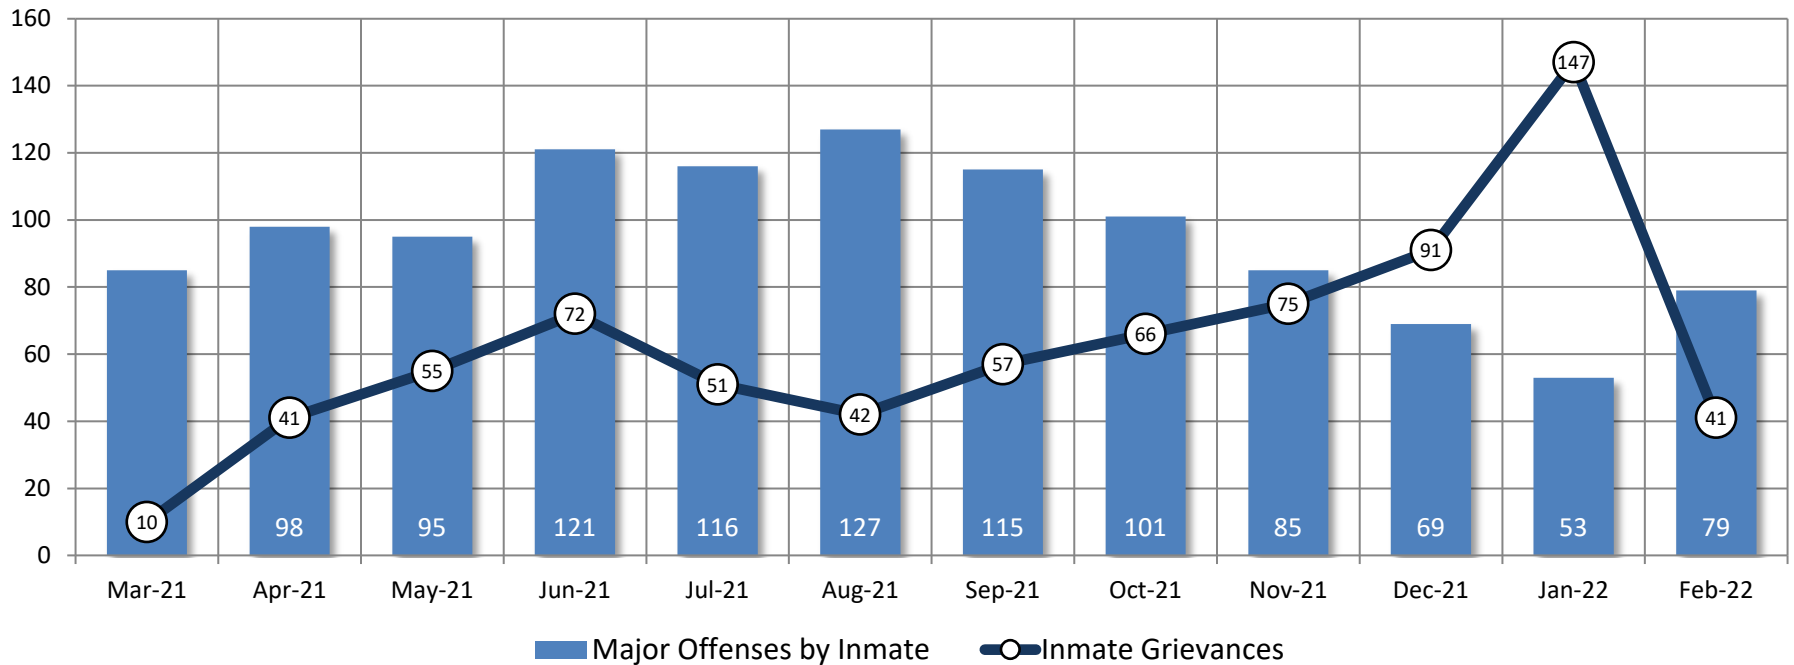

Major Offenses by Inmate & Inmate Grievances

	Mar-21	Apr-21	May-21	Jun-21	Jul-21	Aug-21	Sep-21	Oct-21	Nov-21	Dec-21	Jan-22	February 2022	Averages
Major Offenses	85	98	95	121	116	127	115	101	85	69	53	79	95
Inmate Grievances	10	41	55	72	51	42	57	66	75	91	147	41	62

Major Offenses by Inmate & Inmate Grievances by Month