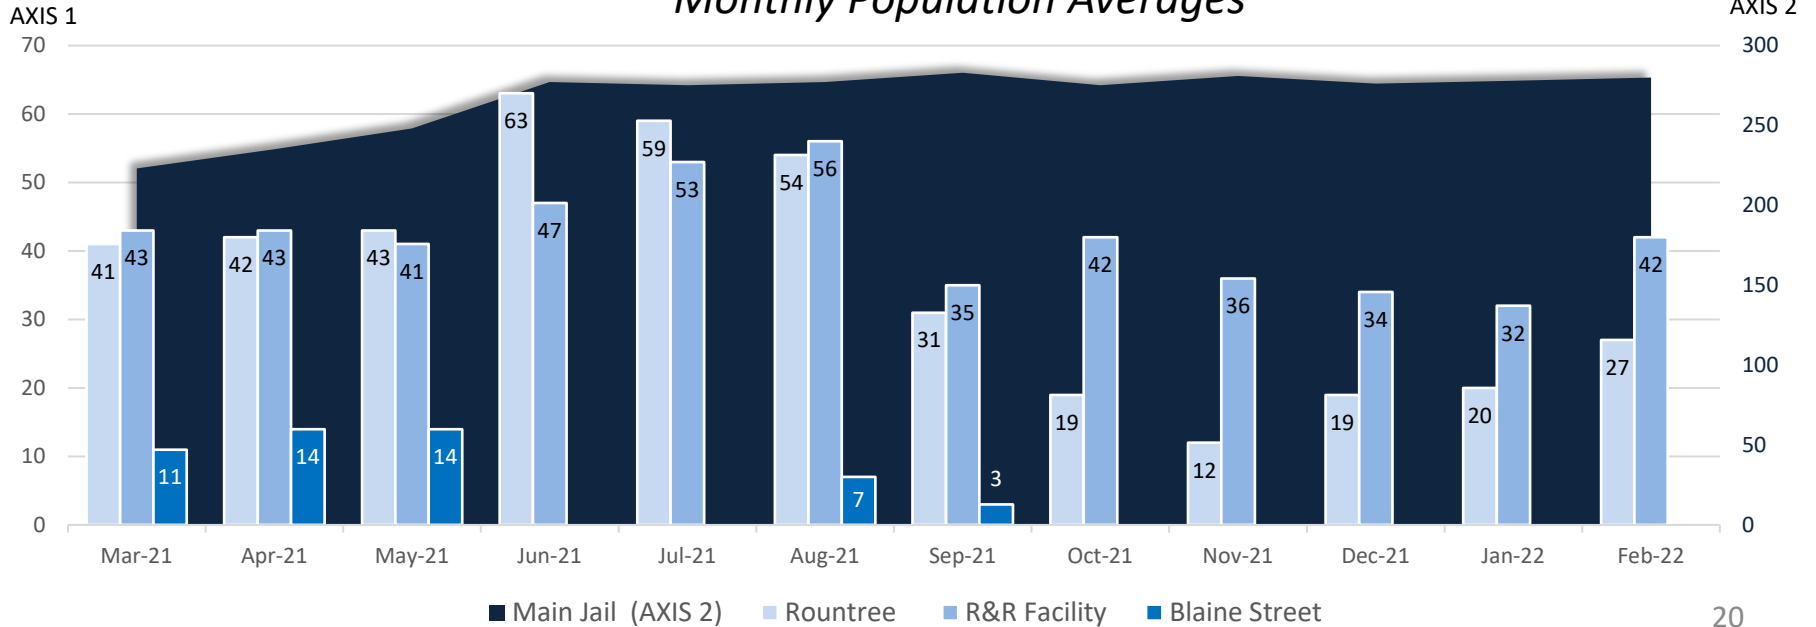

Detention Facilities - Average Daily Population

	Mar-21	Apr-21	May-21	Jun-21	Jul-21	Aug-21	Sep-21	Oct-21	Nov-21	Dec-21	Jan-22	February 2022	RC %	Averages
All Facilities	318	334	346	387	387	394	355	336	329	329	330	345	68%	349
RATED CAPACITY: 511														
Main Jail	223	235	248	277	275	277	283	275	281	276	278	280	88%	267
RATED CAPACITY: 319														
Rountree	41	42	43	63	59	54	31	19	12	19	20	27	28%	36
RATED CAPACITY: 96														
Blaine Street	11	14	14	0	0	7	3	0	0	0	0	0	0%	4
RATED CAPACITY: 32														
R&R Facility	43	43	41	47	53	56	35	42	36	34	32	42	59%	42
RATED CAPACITY: 64														

Monthly Population Averages

Bookings and Admissions

	Mar-21	Apr-21	May-21	Jun-21	Jul-21	Aug-21	Sep-21	Oct-21	Nov-21	Dec-21	Jan-22	February 2022	Averages
Main Jail Bookings	599	635	660	587	656	702	668	654	568	519	566	539	613
Main Jail Housing Admissions	140	143	157	169	167	171	157	167	140	135	114	154	151
Main Jail Misdemeanor Only Bookings	61%	58%	60%	59%	59%	58%	61%	62%	61%	58%	58%	62%	60%
Work Release Average Daily Count	33	64	81	88	92	81	97	83	81	75	67	69	76
CAP – Average Daily Count	27	20	24	25	19	25	22	15	12	16	3	8	18

Bookings and Admissions

Major Offenses by Inmate & Inmate Grievances

	Mar-21	Apr-21	May-21	Jun-21	Jul-21	Aug-21	Sep-21	Oct-21	Nov-21	Dec-21	Jan-22	February 2022	Averages
Major Offenses	85	98	95	121	116	127	115	101	85	69	53	79	95
Inmate Grievances	10	41	55	72	51	42	57	66	75	91	147	41	62