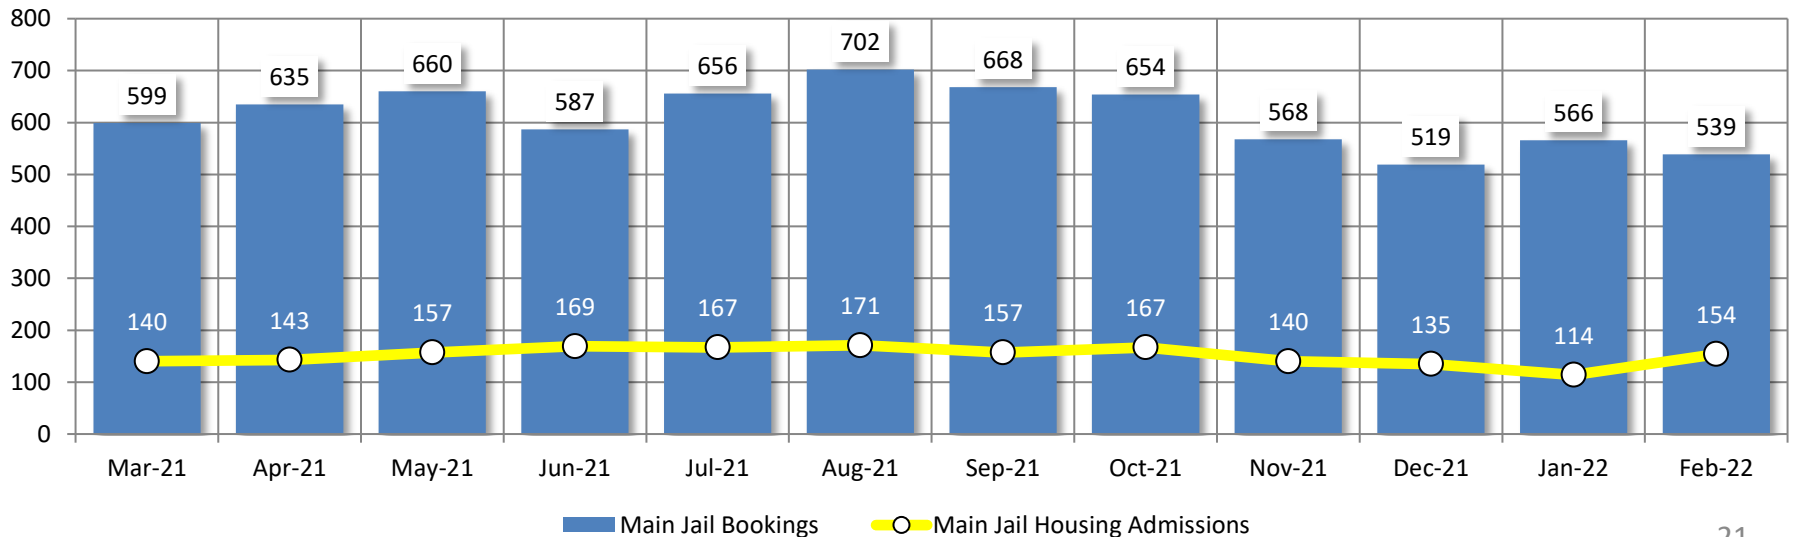

Detention Facilities - Average Daily Population

	Mar-21	Apr-21	May-21	Jun-21	Jul-21	Aug-21	Sep-21	Oct-21	Nov-21	Dec-21	Jan-22	February 2022	RC %	Averages
All Facilities	318	334	346	387	387	394	355	336	329	329	330	345	68%	349
RATED CAPACITY: 511														
Main Jail	223	235	248	277	275	277	283	275	281	276	278	280	88%	267
RATED CAPACITY: 319														
Rountree	41	42	43	63	59	54	31	19	12	19	20	27	28%	36
RATED CAPACITY: 96														
Blaine Street	11	14	14	0	0	7	3	0	0	0	0	0	0%	4
RATED CAPACITY: 32														
R&R Facility	43	43	41	47	53	56	35	42	36	34	32	42	59%	42
RATED CAPACITY: 64														

Monthly Population Averages

Bookings and Admissions

	Mar-21	Apr-21	May-21	Jun-21	Jul-21	Aug-21	Sep-21	Oct-21	Nov-21	Dec-21	Jan-22	February 2022	Averages
Main Jail Bookings	599	635	660	587	656	702	668	654	568	519	566	539	613
Main Jail Housing Admissions	140	143	157	169	167	171	157	167	140	135	114	154	151
Main Jail Misdemeanor Only Bookings	61%	58%	60%	59%	59%	58%	61%	62%	61%	58%	58%	62%	60%
Work Release Average Daily Count	33	64	81	88	92	81	97	83	81	75	67	69	76
CAP – Average Daily Count	27	20	24	25	19	25	22	15	12	16	3	8	18

Bookings and Admissions

Major Offenses by Inmate & Inmate Grievances

	Mar-21	Apr-21	May-21	Jun-21	Jul-21	Aug-21	Sep-21	Oct-21	Nov-21	Dec-21	Jan-22	February 2022	Averages
Major Offenses	85	98	95	121	116	127	115	101	85	69	53	79	95
Inmate Grievances	10	41	55	72	51	42	57	66	75	91	147	41	62