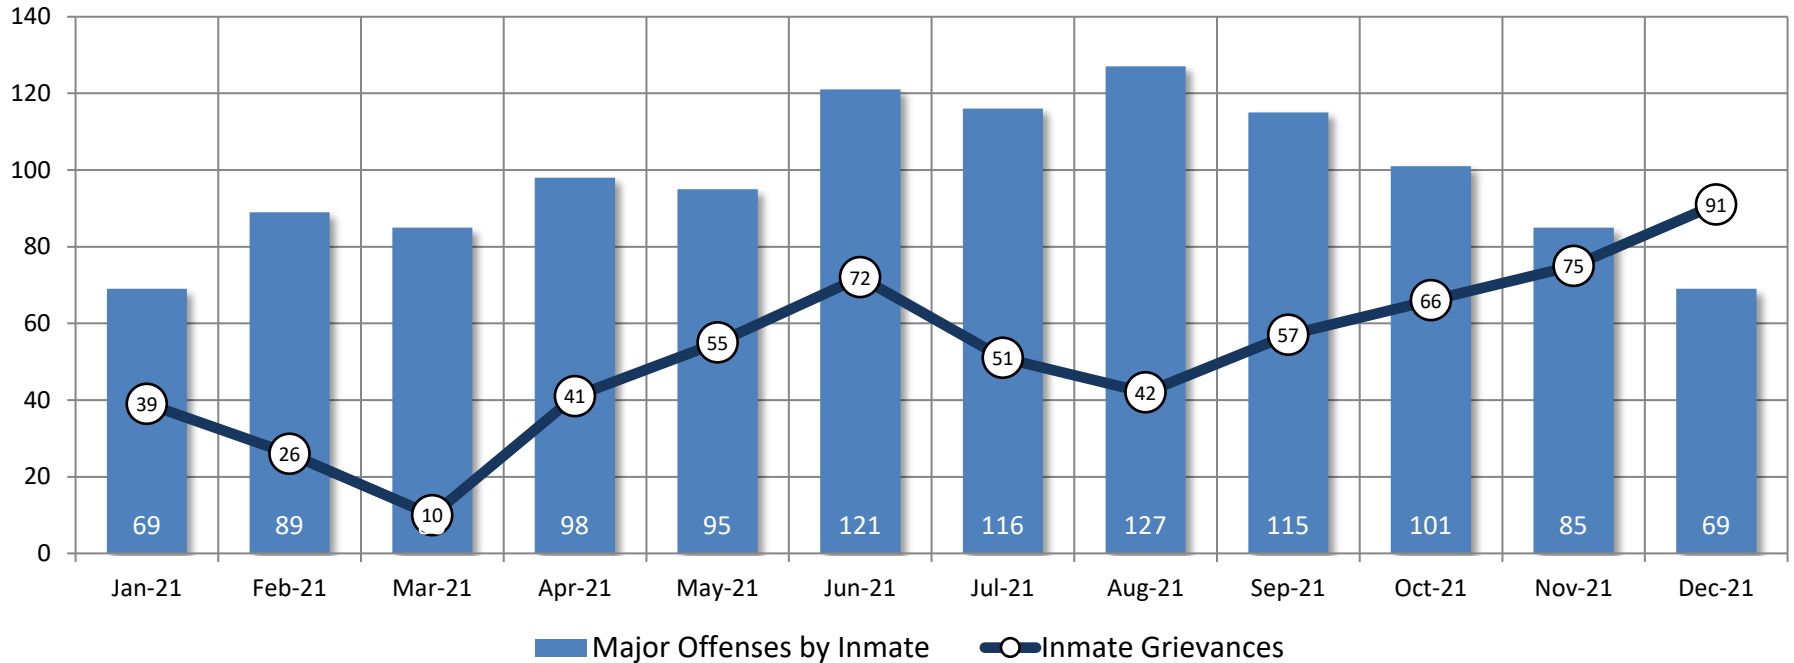

Major Offenses by Inmate & Inmate Grievances

	Jan-21	Feb-21	Mar-21	Apr-21	May-21	Jun-21	Jul-21	Aug-21	Sep-21	Oct-21	Nov-21	December 2021	Averages
Major Offenses	69	89	85	98	95	121	116	127	115	101	85	69	98
Inmate Grievances	39	26	10	41	55	72	51	42	57	66	75	91	52

Major Offenses by Inmate & Inmate Grievances by Month