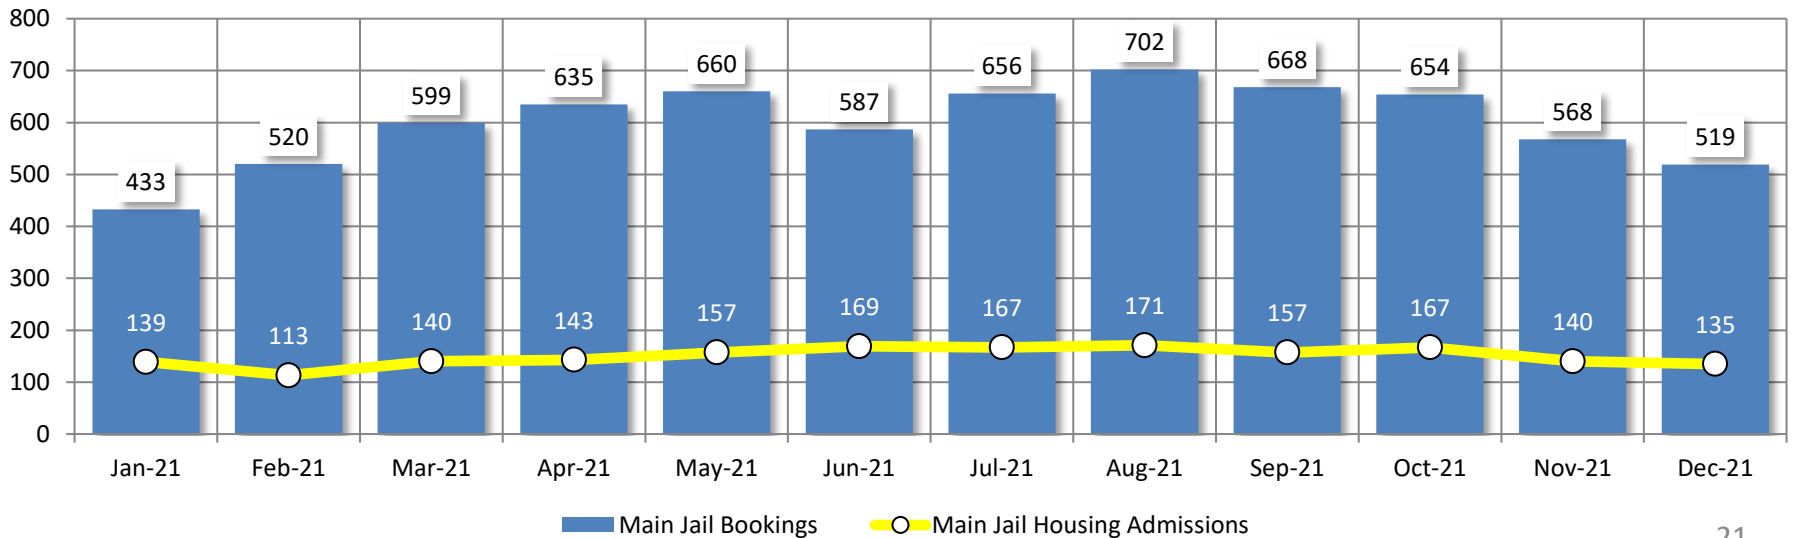

Detention Facilities - Average Daily Population

	Jan-21	Feb-21	Mar-21	Apr-21	May-21	Jun-21	Jul-21	Aug-21	Sep-21	Oct-21	Nov-21	December 2021	RC %	Averages
All Facilities	321	304	318	334	346	387	387	394	355	336	329	329	64%	345
RATED CAPACITY: 511														
Main Jail	231	215	223	235	248	277	275	277	283	275	281	276	87%	258
RATED CAPACITY: 319														
Rountree	39	43	41	42	43	63	59	54	31	19	12	19	20%	39
RATED CAPACITY: 96														
Blaine Street	9	6	11	14	14	0	0	7	3	0	0	0	--	5
RATED CAPACITY: 32														
R&R Facility	33	39	43	43	41	47	53	56	35	42	36	34	53%	42
RATED CAPACITY: 64														

Monthly Population Averages

Bookings and Admissions

	Jan-21	Feb-21	Mar-21	Apr-21	May-21	Jun-21	Jul-21	Aug-21	Sep-21	Oct-21	Nov-21	December 2021	Averages
Main Jail Bookings	433	520	599	635	660	587	656	702	668	654	568	519	600
Main Jail Housing Admissions	139	113	140	143	157	169	167	171	157	167	140	135	150
Main Jail Misdemeanor Only Bookings	61%	65%	61%	58%	60%	59%	59%	58%	61%	62%	61%	58%	60%
Work Release Average Daily Count	42	28	33	64	81	88	92	81	97	83	81	75	70
CAP – Average Daily Count	15	21	27	20	24	25	19	25	22	15	12	16	20

Bookings and Admissions

Major Offenses by Inmate & Inmate Grievances

	Jan-21	Feb-21	Mar-21	Apr-21	May-21	Jun-21	Jul-21	Aug-21	Sep-21	Oct-21	Nov-21	December 2021	Averages
Major Offenses	69	89	85	98	95	121	116	127	115	101	85	69	98
Inmate Grievances	39	26	10	41	55	72	51	42	57	66	75	91	52