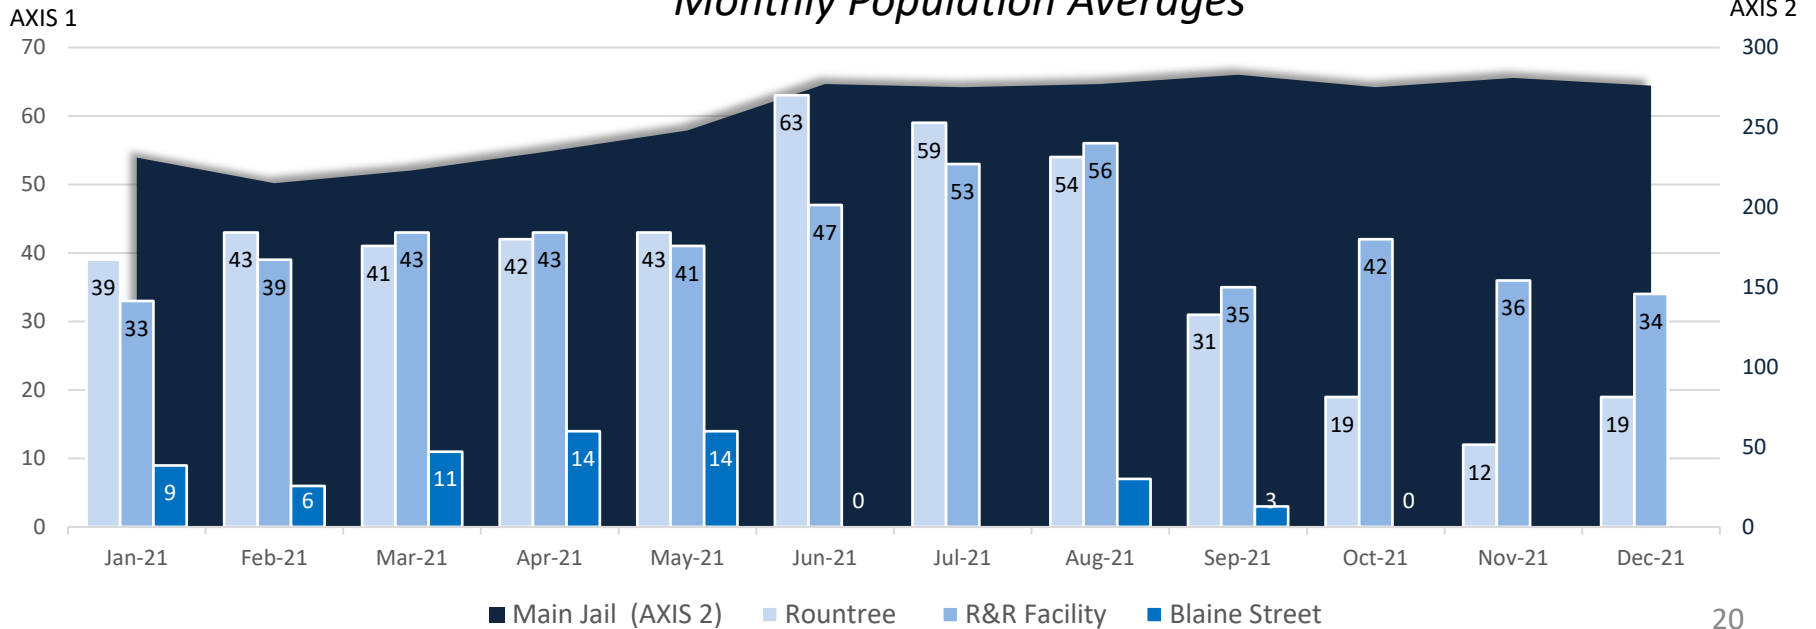

Detention Facilities - Average Daily Population

	Jan-21	Feb-21	Mar-21	Apr-21	May-21	Jun-21	Jul-21	Aug-21	Sep-21	Oct-21	Nov-21	December 2021	RC %	Averages
All Facilities	321	304	318	334	346	387	387	394	355	336	329	329	64%	345
RATED CAPACITY: 511														
Main Jail	231	215	223	235	248	277	275	277	283	275	281	276	87%	258
RATED CAPACITY: 319														
Rountree	39	43	41	42	43	63	59	54	31	19	12	19	20%	39
RATED CAPACITY: 96														
Blaine Street	9	6	11	14	14	0	0	7	3	0	0	0	--	5
RATED CAPACITY: 32														
R&R Facility	33	39	43	43	41	47	53	56	35	42	36	34	53%	42
RATED CAPACITY: 64														

Monthly Population Averages

Bookings and Admissions

	Jan-21	Feb-21	Mar-21	Apr-21	May-21	Jun-21	Jul-21	Aug-21	Sep-21	Oct-21	Nov-21	December 2021	Averages
Main Jail Bookings	433	520	599	635	660	587	656	702	668	654	568	519	600
Main Jail Housing Admissions	139	113	140	143	157	169	167	171	157	167	140	135	150
Main Jail Misdemeanor Only Bookings	61%	65%	61%	58%	60%	59%	59%	58%	61%	62%	61%	58%	60%
Work Release Average Daily Count	42	28	33	64	81	88	92	81	97	83	81	75	70
CAP – Average Daily Count	15	21	27	20	24	25	19	25	22	15	12	16	20

Bookings and Admissions

Major Offenses by Inmate & Inmate Grievances

	Jan-21	Feb-21	Mar-21	Apr-21	May-21	Jun-21	Jul-21	Aug-21	Sep-21	Oct-21	Nov-21	December 2021	Averages
Major Offenses	69	89	85	98	95	121	116	127	115	101	85	69	98
Inmate Grievances	39	26	10	41	55	72	51	42	57	66	75	91	52