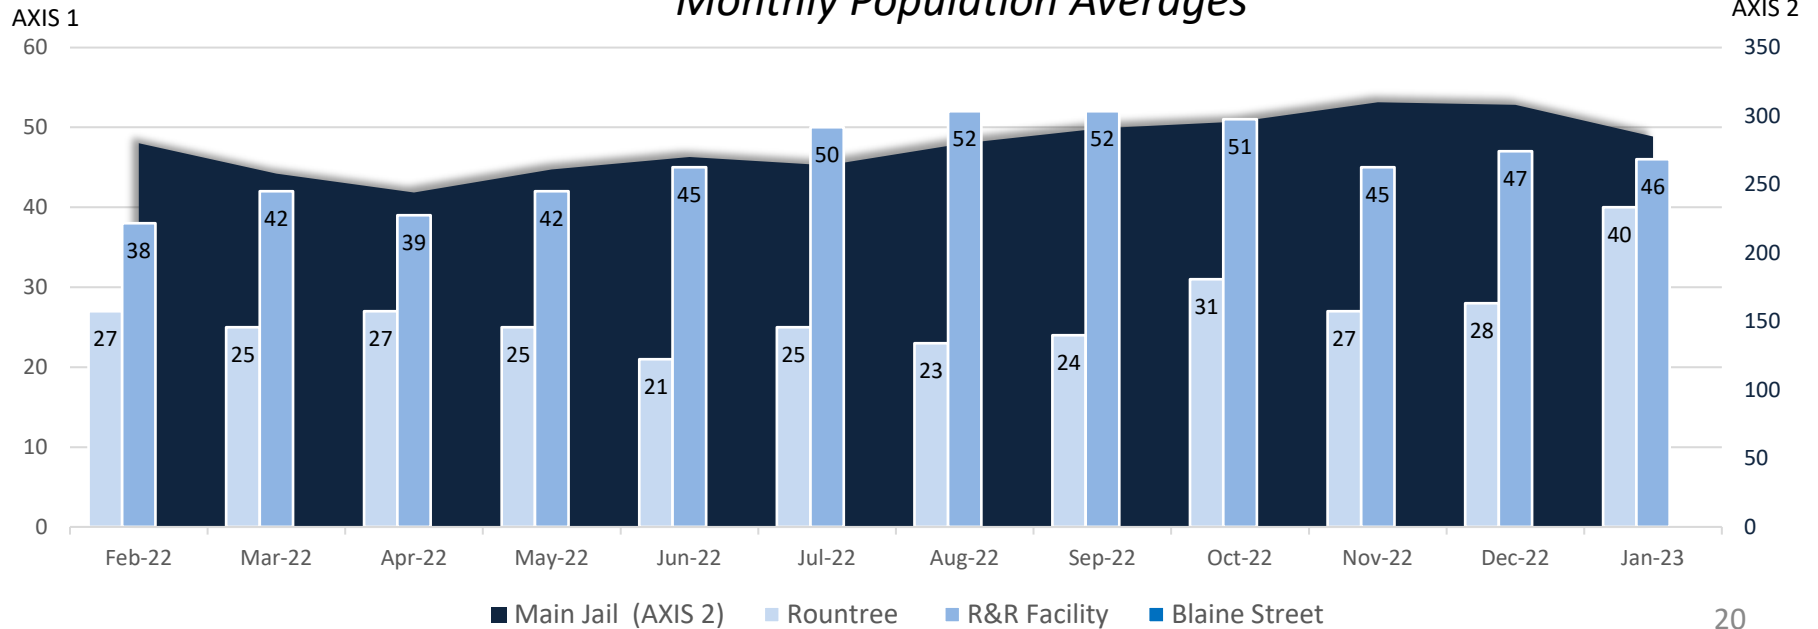

Detention Facilities - Average Daily Population

	Feb-22	Mar-22	Apr-22	May-22	Jun-22	Jul-22	Aug-22	Sep-22	Oct-22	Nov-22	Dec-22	January 2023	RC %	Averages
All Facilities	345	325	310	328	336	339	355	367	378	382	383	371	73%	352
RATED CAPACITY: 511														
Main Jail	280	258	244	261	270	264	280	291	296	310	308	285	89%	279
RATED CAPACITY: 319														
Rountree	27	25	27	25	21	25	23	24	31	27	28	40	42%	27
RATED CAPACITY: 96														
Blaine Street	0	0	0	0	0	0	0	0	0	0	0	0	0%	0
RATED CAPACITY: 32														
R&R Facility	38	42	39	42	45	50	52	52	51	45	47	46	72%	46
RATED CAPACITY: 64														

Monthly Population Averages

Bookings and Admissions

	Feb-22	Mar-22	Apr-22	May-22	Jun-22	Jul-22	Aug-22	Sep-22	Oct-22	Nov-22	Dec-22	January 2023	Averages
Main Jail Bookings	539	651	646	660	639	621	696	734	672	643	639	649	649
Main Jail Housing Admissions	154	147	135	135	128	172	154	158	155	126	162	134	147
Main Jail Misdemeanor Only Bookings	62%	64%	62%	60%	62%	62%	58%	56%	60%	59%	62%	59%	61%
Work Release Average Daily Count	69	75	75	84	102	92	63	86	56	65	74	79	77
CAP – Average Daily Count	8	10	10	12	11	15	10	17	9	10	5	7	10

Bookings and Admissions

Major Offenses by Inmate & Inmate Grievances

	Feb-22	Mar-22	Apr-22	May-22	Jun-22	Jul-22	Aug-22	Sep-22	Oct-22	Nov-22	Dec-22	January 2023	Averages
Major Offenses	79	107	90	89	67	130	130	94	107	107	91	72	94
Inmate Grievances	41	101	85	109	76	87	144	124	119	154	128	141	107