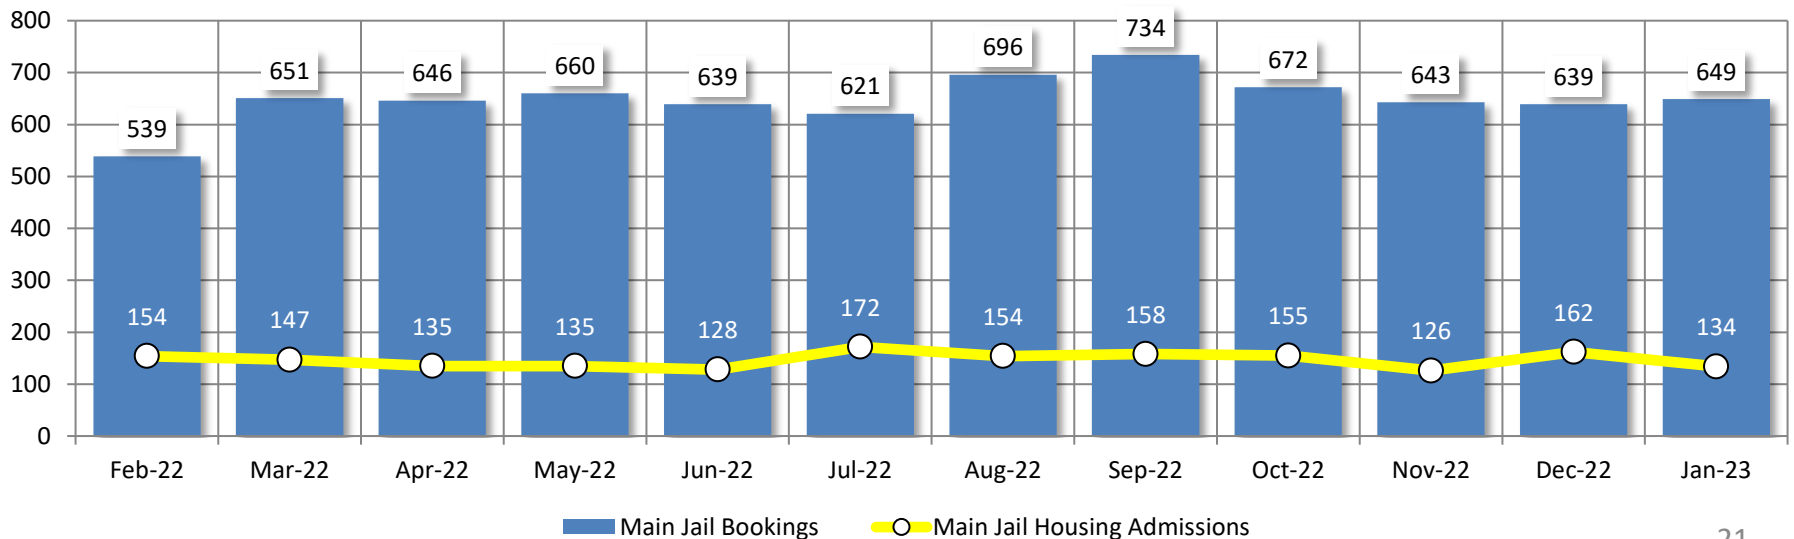

Detention Facilities - Average Daily Population

	Feb-22	Mar-22	Apr-22	May-22	Jun-22	Jul-22	Aug-22	Sep-22	Oct-22	Nov-22	Dec-22	January 2023	RC %	Averages
All Facilities	345	325	310	328	336	339	355	367	378	382	383	371	73%	352
RATED CAPACITY: 511														
Main Jail	280	258	244	261	270	264	280	291	296	310	308	285	89%	279
RATED CAPACITY: 319														
Rountree	27	25	27	25	21	25	23	24	31	27	28	40	42%	27
RATED CAPACITY: 96														
Blaine Street	0	0	0	0	0	0	0	0	0	0	0	0	0%	0
RATED CAPACITY: 32														
R&R Facility	38	42	39	42	45	50	52	52	51	45	47	46	72%	46
RATED CAPACITY: 64														

Monthly Population Averages

Bookings and Admissions

	Feb-22	Mar-22	Apr-22	May-22	Jun-22	Jul-22	Aug-22	Sep-22	Oct-22	Nov-22	Dec-22	January 2023	Averages
Main Jail Bookings	539	651	646	660	639	621	696	734	672	643	639	649	649
Main Jail Housing Admissions	154	147	135	135	128	172	154	158	155	126	162	134	147
Main Jail Misdemeanor Only Bookings	62%	64%	62%	60%	62%	62%	58%	56%	60%	59%	62%	59%	61%
Work Release Average Daily Count	69	75	75	84	102	92	63	86	56	65	74	79	77
CAP – Average Daily Count	8	10	10	12	11	15	10	17	9	10	5	7	10

Bookings and Admissions

Major Offenses by Inmate & Inmate Grievances

	Feb-22	Mar-22	Apr-22	May-22	Jun-22	Jul-22	Aug-22	Sep-22	Oct-22	Nov-22	Dec-22	January 2023	Averages
Major Offenses	79	107	90	89	67	130	130	94	107	107	91	72	94
Inmate Grievances	41	101	85	109	76	87	144	124	119	154	128	141	107