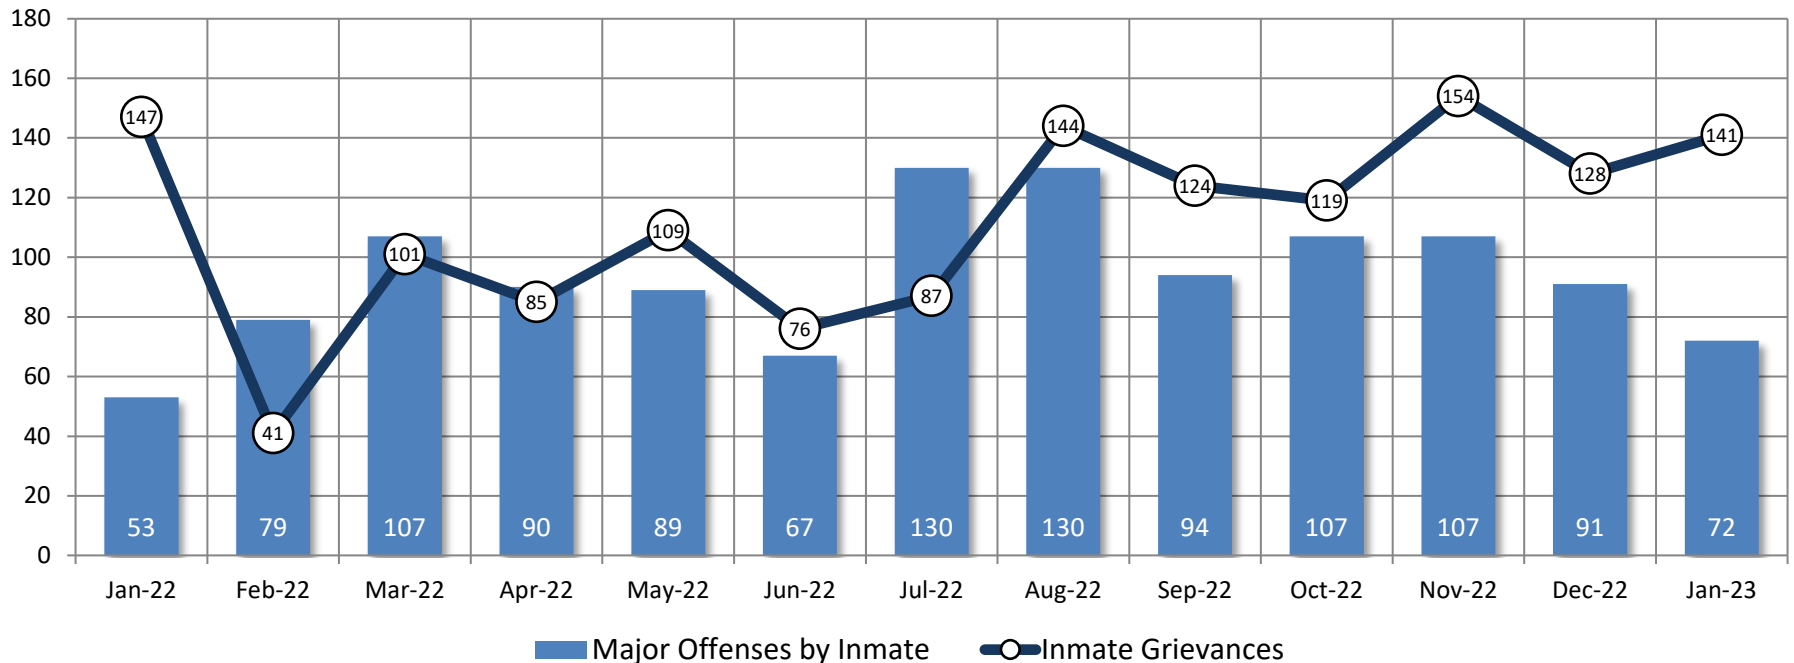

Major Offenses by Inmate & Inmate Grievances

	Feb-22	Mar-22	Apr-22	May-22	Jun-22	Jul-22	Aug-22	Sep-22	Oct-22	Nov-22	Dec-22	January 2023	Averages
Major Offenses	79	107	90	89	67	130	130	94	107	107	91	72	94
Inmate Grievances	41	101	85	109	76	87	144	124	119	154	128	141	107

Major Offenses by Inmate & Inmate Grievances by Month