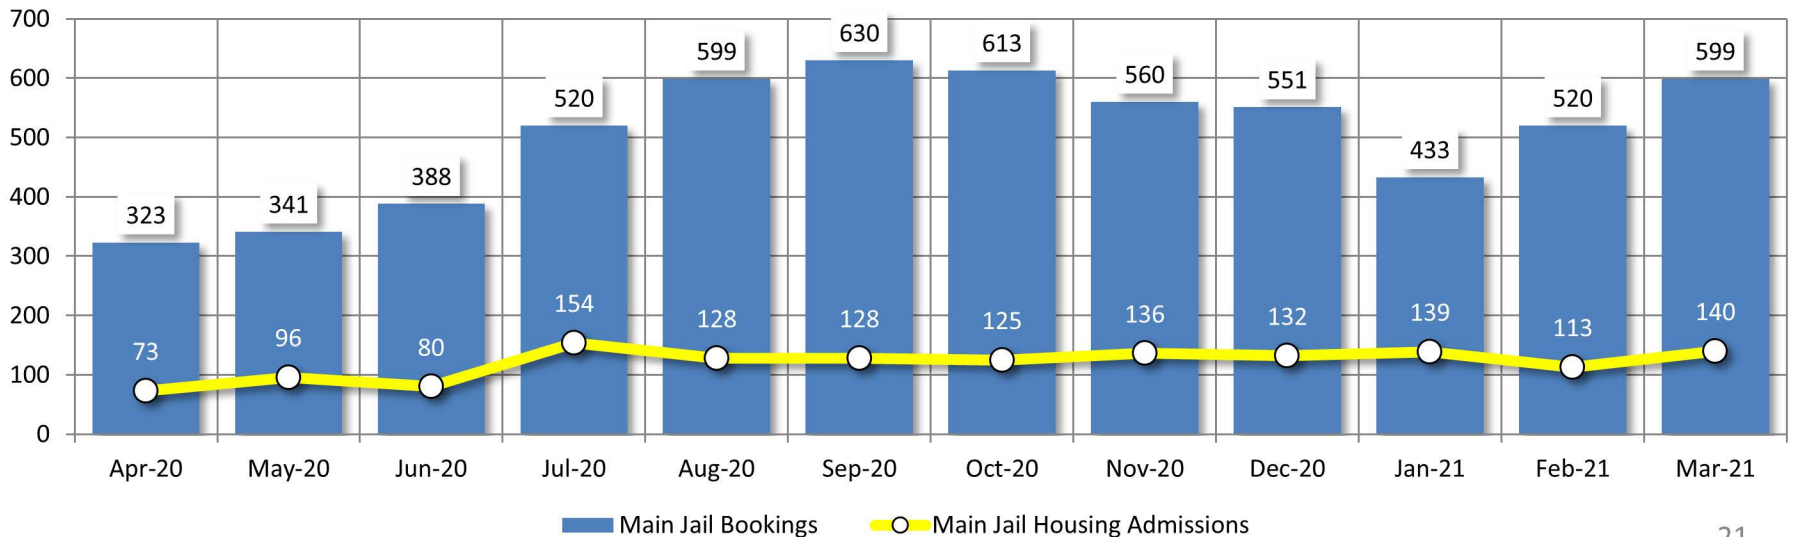

Detention Facilities - Average Daily Population

	Apr-20	May-20	Jun-20	Jul-20	Aug-20	Sep-20	Oct-20	Nov-20	Dec-20	Jan-21	Feb-21	March 2021	RC %	Averages
All Facilities	294	293	307	321	317	308	323	319	316	321	304	318	62%	312
RATED CAPACITY: 511														
Main Jail	182	187	191	216	225	226	236	218	227	231	215	223	70%	215
RATED CAPACITY: 319														
Rountree	54	55	58	48	48	39	44	54	43	39	43	41	43%	47
RATED CAPACITY: 96														
Blaine Street	15	15	12	10	9	12	11	10	6	9	6	11	34%	11
RATED CAPACITY: 32														
R&R Facility	46	40	47	48	35	31	32	41	40	33	39	43	67%	40
RATED CAPACITY: 64														

Monthly Population Averages

Bookings and Admissions

	Apr-20	May-20	Jun-20	Jul-20	Aug-20	Sep-20	Oct-20	Nov-20	Dec-20	Jan-21	Feb-21	March 2021	Averages
Main Jail Bookings	323	341	388	520	599	630	613	560	551	433	520	599	506
Main Jail Housing Admissions	73	96	80	154	128	128	125	136	132	139	113	140	120
Main Jail Misdemeanor Only Bookings	54%	59%	57%	65%	61%	61%	65%	61%	68%	61%	65%	61%	62%
Work Release Average Daily Count	37	33	33	28	17	19	37	30	35	42	28	33	31
CAP – Average Daily Count	7	7	30	4	3	8	12	9	16	15	21	27	11

Bookings and Admissions

Major Offenses by Inmate & Inmate Grievances

	Apr-20	May-20	Jun-20	Jul-20	Aug-20	Sep-20	Oct-20	Nov-20	Dec-20	Jan-21	Feb-21	March 2021	Averages
Major Offenses	52	57	65	88	67	64	61	84	75	69	89	85	71
Inmate Grievances	29	26	33	53	49	48	47	34	67	39	26	10	38