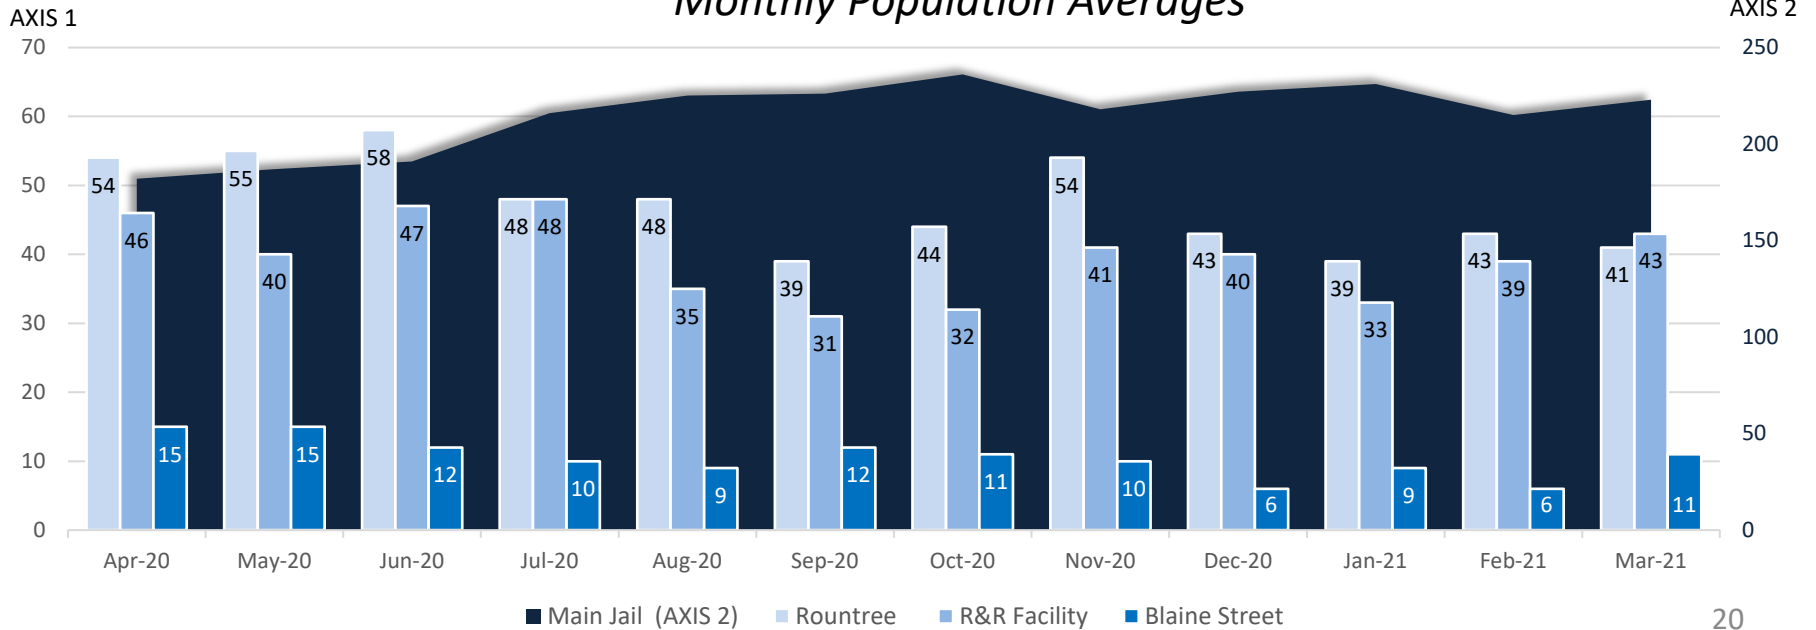

Detention Facilities - Average Daily Population

	Apr-20	May-20	Jun-20	Jul-20	Aug-20	Sep-20	Oct-20	Nov-20	Dec-20	Jan-21	Feb-21	March 2021	RC %	Averages
All Facilities	294	293	307	321	317	308	323	319	316	321	304	318	62%	312
RATED CAPACITY: 511														
Main Jail	182	187	191	216	225	226	236	218	227	231	215	223	70%	215
RATED CAPACITY: 319														
Rountree	54	55	58	48	48	39	44	54	43	39	43	41	43%	47
RATED CAPACITY: 96														
Blaine Street	15	15	12	10	9	12	11	10	6	9	6	11	34%	11
RATED CAPACITY: 32														
R&R Facility	46	40	47	48	35	31	32	41	40	33	39	43	67%	40
RATED CAPACITY: 64														

Monthly Population Averages

Bookings and Admissions

	Apr-20	May-20	Jun-20	Jul-20	Aug-20	Sep-20	Oct-20	Nov-20	Dec-20	Jan-21	Feb-21	March 2021	Averages
Main Jail Bookings	323	341	388	520	599	630	613	560	551	433	520	599	506
Main Jail Housing Admissions	73	96	80	154	128	128	125	136	132	139	113	140	120
Main Jail Misdemeanor Only Bookings	54%	59%	57%	65%	61%	61%	65%	61%	68%	61%	65%	61%	62%
Work Release Average Daily Count	37	33	33	28	17	19	37	30	35	42	28	33	31
CAP – Average Daily Count	7	7	30	4	3	8	12	9	16	15	21	27	11

Bookings and Admissions

Major Offenses by Inmate & Inmate Grievances

	Apr-20	May-20	Jun-20	Jul-20	Aug-20	Sep-20	Oct-20	Nov-20	Dec-20	Jan-21	Feb-21	March 2021	Averages
Major Offenses	52	57	65	88	67	64	61	84	75	69	89	85	71
Inmate Grievances	29	26	33	53	49	48	47	34	67	39	26	10	38