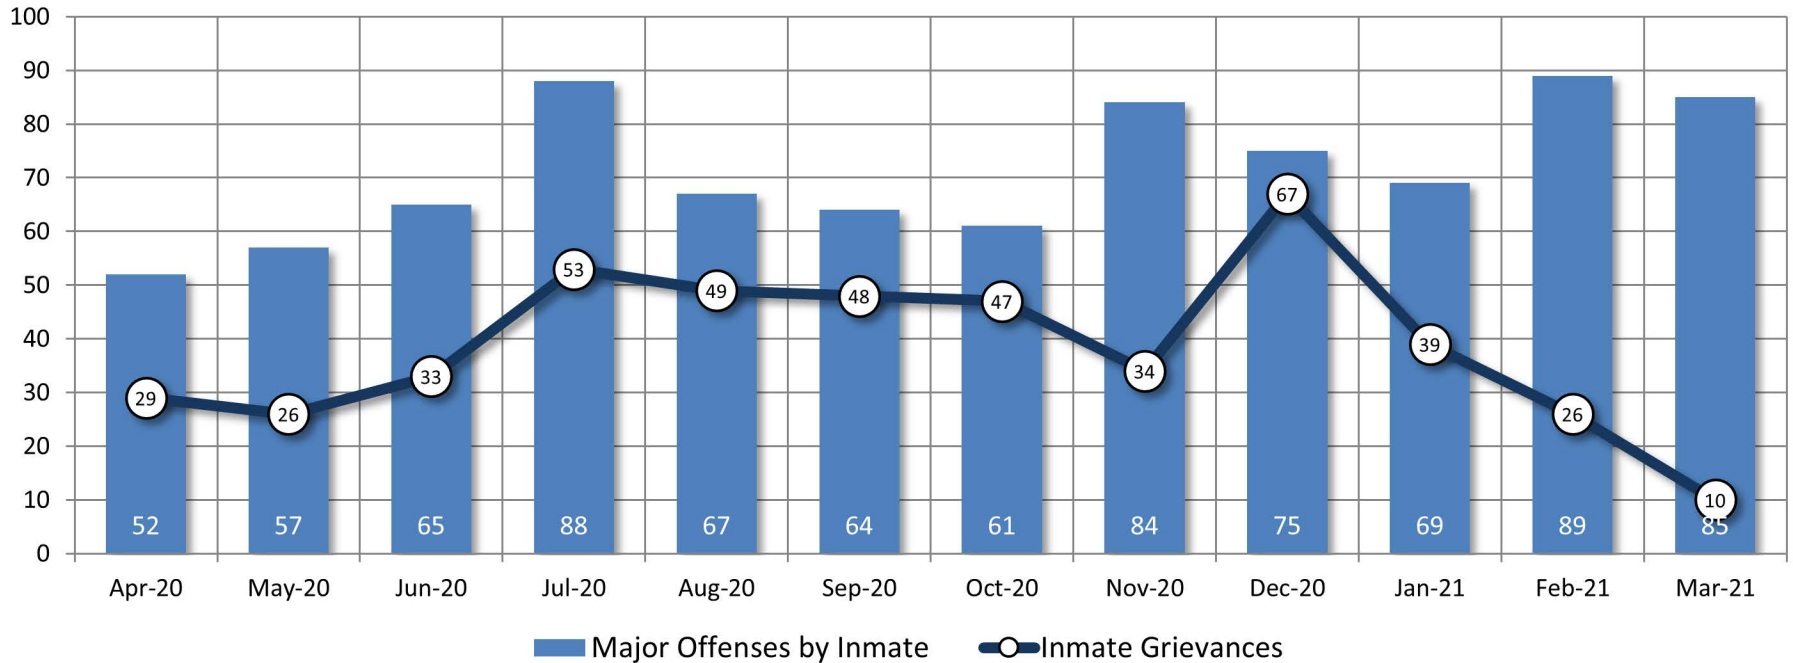

Major Offenses by Inmate & Inmate Grievances

	Apr-20	May-20	Jun-20	Jul-20	Aug-20	Sep-20	Oct-20	Nov-20	Dec-20	Jan-21	Feb-21	March 2021	Averages
Major Offenses	52	57	65	88	67	64	61	84	75	69	89	85	71
Inmate Grievances	29	26	33	53	49	48	47	34	67	39	26	10	38

Major Offenses by Inmate & Inmate Grievances by Month