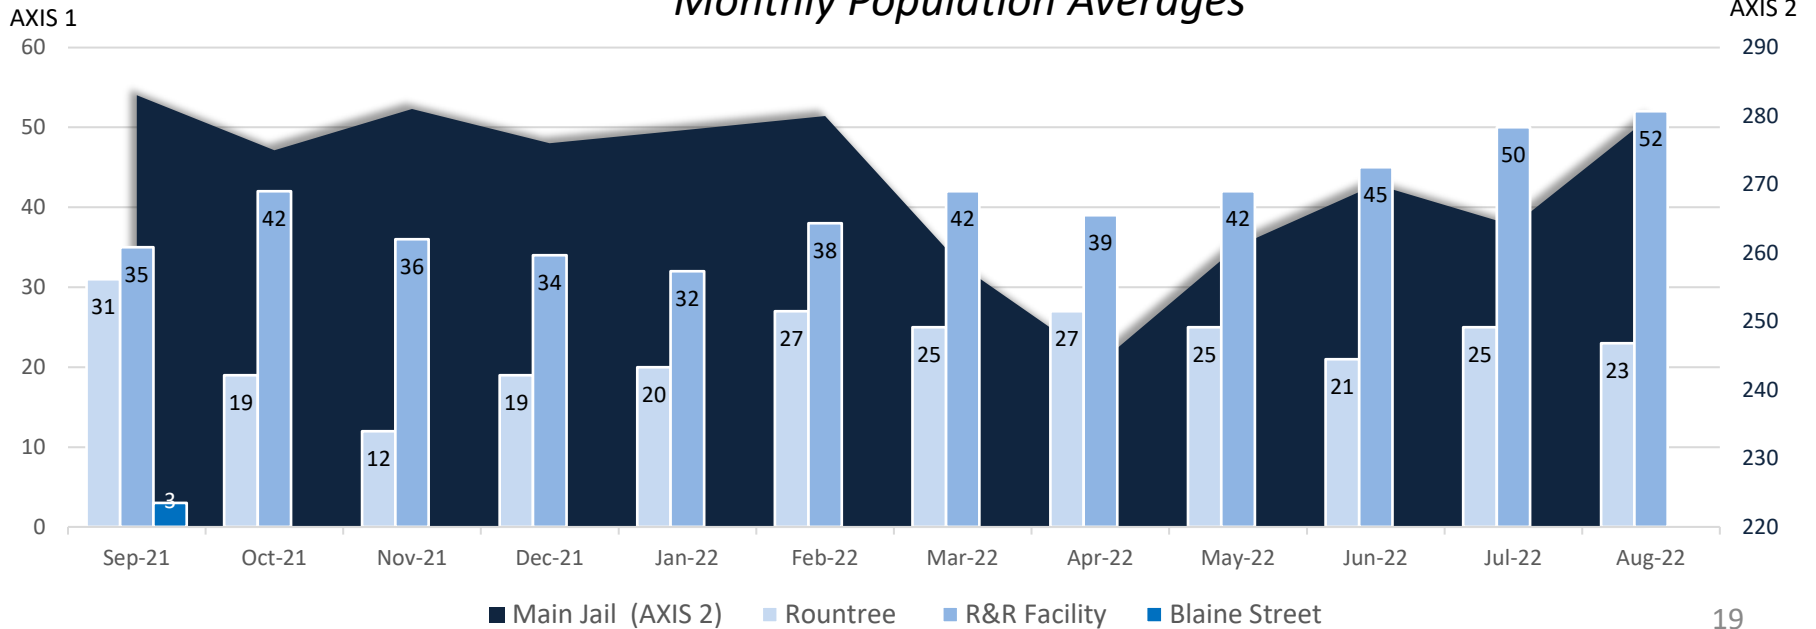

Detention Facilities - Average Daily Population

	Sep-21	Oct-21	Nov-21	Dec-21	Jan-22	Feb-22	Mar-22	Apr-22	May-22	Jun-22	Jul-22	August 2022	RC %	Averages
All Facilities	355	336	329	329	330	345	325	310	328	336	339	355	69%	335
RATED CAPACITY: 511														
Main Jail	283	275	281	276	278	280	258	244	261	270	264	280	88%	271
RATED CAPACITY: 319														
Rountree	31	19	12	19	20	27	25	27	25	21	25	23	24%	23
RATED CAPACITY: 96														
Blaine Street	3	0	0	0	0	0	0	0	0	0	0	0	0%	0
RATED CAPACITY: 32														
R&R Facility	35	42	36	34	32	38	42	39	42	45	50	52	81%	41
RATED CAPACITY: 64														

Monthly Population Averages

Bookings and Admissions

	Sep-21	Oct-21	Nov-21	Dec-21	Jan-22	Feb-22	Mar-22	Apr-22	May-22	Jun-22	Jul-22	August 2022	Averages
Main Jail Bookings	668	654	568	519	566	539	651	646	660	639	621	696	619
Main Jail Housing Admissions	157	167	140	135	114	154	147	135	135	128	172	154	145
Main Jail Misdemeanor Only Bookings	61%	62%	61%	58%	58%	62%	64%	62%	60%	62%	62%	58%	61%
Work Release Average Daily Count	97	83	81	75	67	69	75	75	84	102	92	63	80
CAP – Average Daily Count	22	15	12	16	3	8	10	10	12	11	15	10	12

Bookings and Admissions

Major Offenses by Inmate & Inmate Grievances

	Sep-21	Oct-21	Nov-21	Dec-21	Jan-22	Feb-22	Mar-22	Apr-22	May-22	Jun-22	Jul-22	August 2022	Averages
Major Offenses	115	101	85	69	53	79	107	90	89	67	130	130	93
Inmate Grievances	57	66	75	91	147	41	101	85	109	76	87	144	90