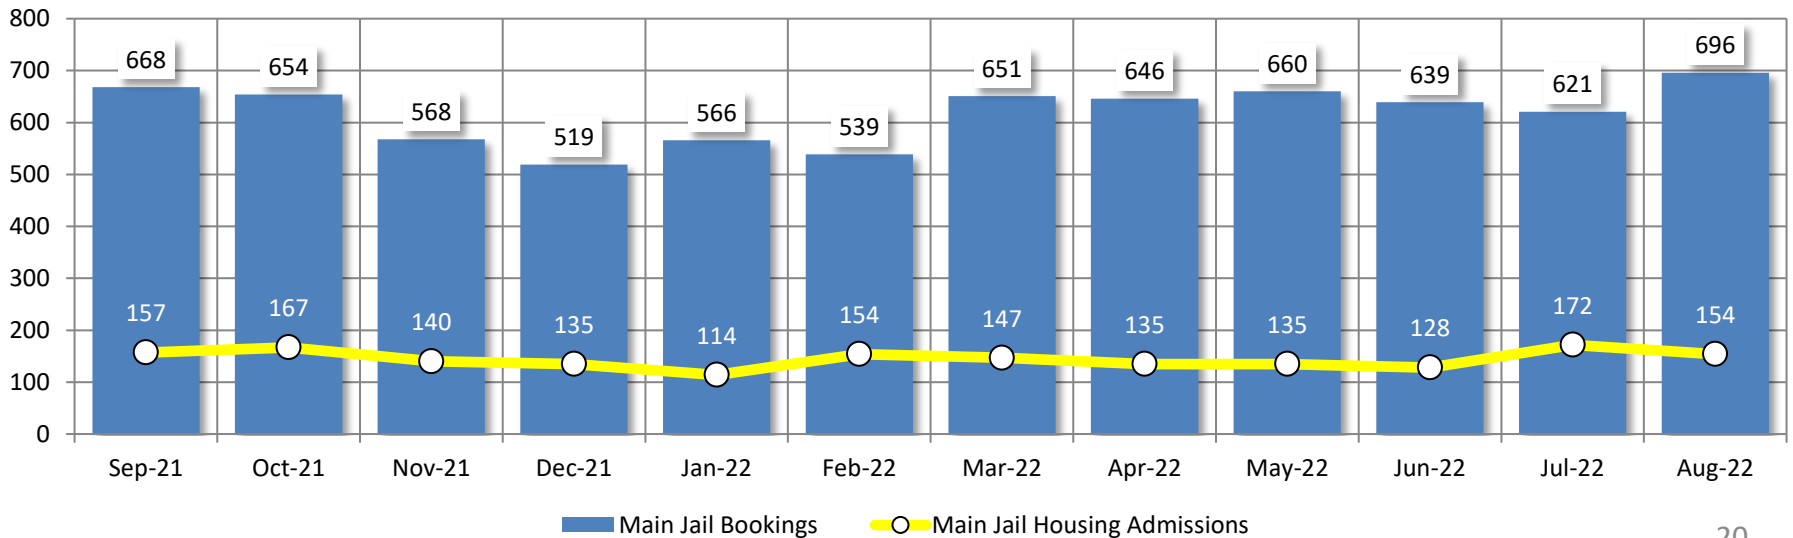

Detention Facilities - Average Daily Population

	Sep-21	Oct-21	Nov-21	Dec-21	Jan-22	Feb-22	Mar-22	Apr-22	May-22	Jun-22	Jul-22	August 2022	RC %	Averages
All Facilities	355	336	329	329	330	345	325	310	328	336	339	355	69%	335
RATED CAPACITY: 511														
Main Jail	283	275	281	276	278	280	258	244	261	270	264	280	88%	271
RATED CAPACITY: 319														
Rountree	31	19	12	19	20	27	25	27	25	21	25	23	24%	23
RATED CAPACITY: 96														
Blaine Street	3	0	0	0	0	0	0	0	0	0	0	0	0%	0
RATED CAPACITY: 32														
R&R Facility	35	42	36	34	32	38	42	39	42	45	50	52	81%	41
RATED CAPACITY: 64														

Monthly Population Averages

Bookings and Admissions

	Sep-21	Oct-21	Nov-21	Dec-21	Jan-22	Feb-22	Mar-22	Apr-22	May-22	Jun-22	Jul-22	August 2022	Averages
Main Jail Bookings	668	654	568	519	566	539	651	646	660	639	621	696	619
Main Jail Housing Admissions	157	167	140	135	114	154	147	135	135	128	172	154	145
Main Jail Misdemeanor Only Bookings	61%	62%	61%	58%	58%	62%	64%	62%	60%	62%	62%	58%	61%
Work Release Average Daily Count	97	83	81	75	67	69	75	75	84	102	92	63	80
CAP – Average Daily Count	22	15	12	16	3	8	10	10	12	11	15	10	12

Bookings and Admissions

Major Offenses by Inmate & Inmate Grievances

	Sep-21	Oct-21	Nov-21	Dec-21	Jan-22	Feb-22	Mar-22	Apr-22	May-22	Jun-22	Jul-22	August 2022	Averages
Major Offenses	115	101	85	69	53	79	107	90	89	67	130	130	93
Inmate Grievances	57	66	75	91	147	41	101	85	109	76	87	144	90