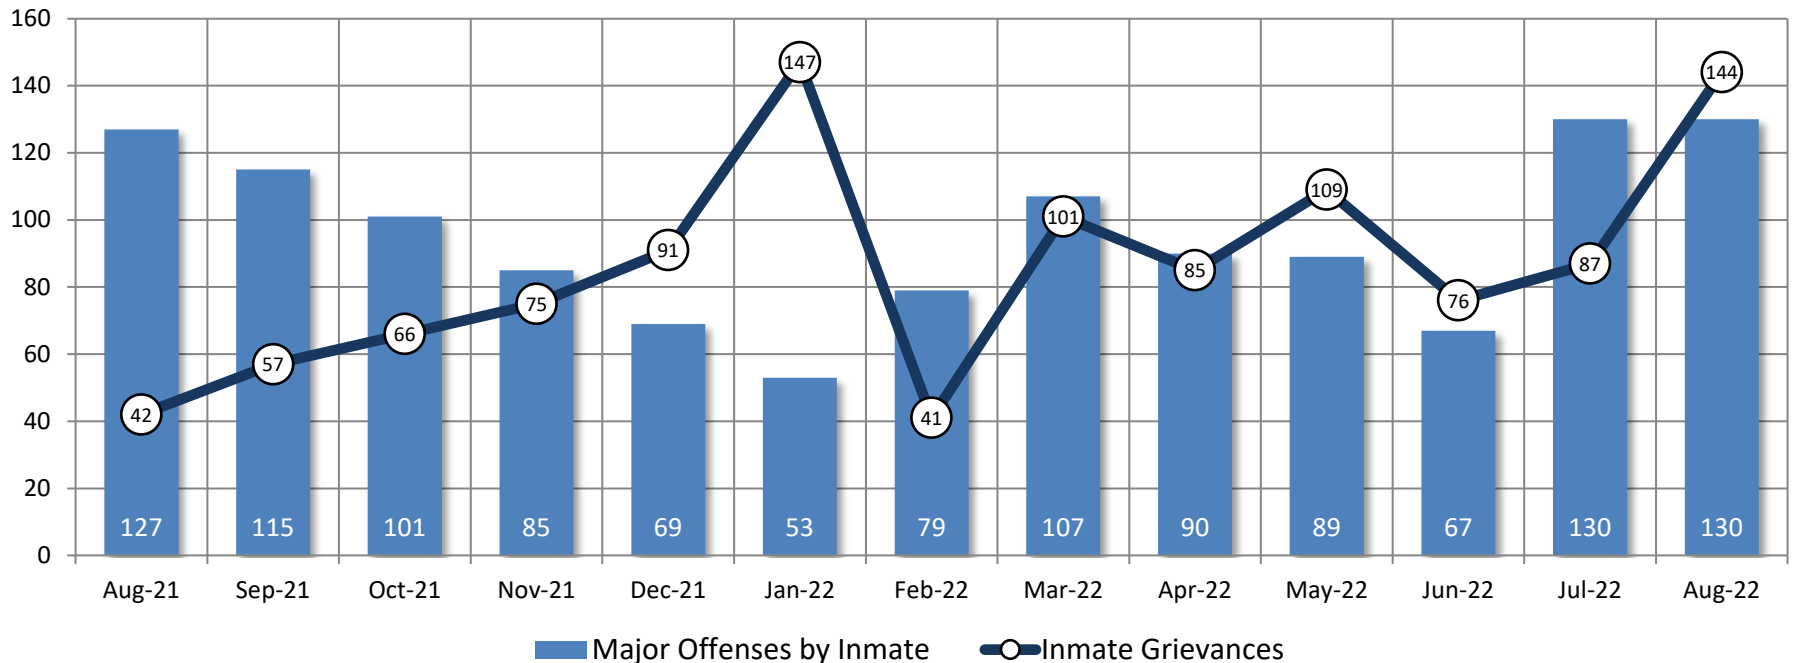

Major Offenses by Inmate & Inmate Grievances

	Sep-21	Oct-21	Nov-21	Dec-21	Jan-22	Feb-22	Mar-22	Apr-22	May-22	Jun-22	Jul-22	August 2022	Averages
Major Offenses	115	101	85	69	53	79	107	90	89	67	130	130	93
Inmate Grievances	57	66	75	91	147	41	101	85	109	76	87	144	90

Major Offenses by Inmate & Inmate Grievances by Month