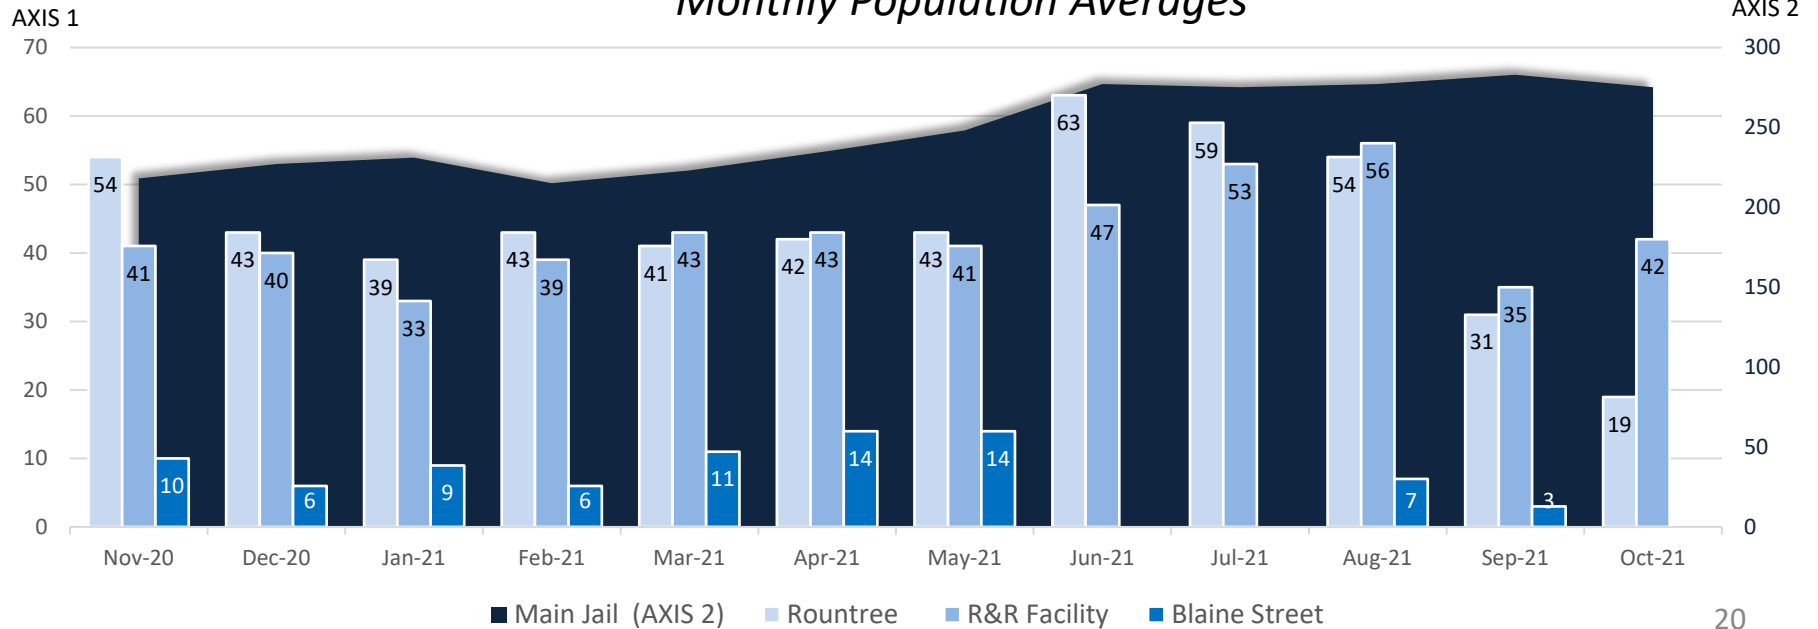

Detention Facilities - Average Daily Population

	Nov-20	Dec-20	Jan-21	Feb-21	Mar-21	Apr-21	May-21	Jun-21	Jul-21	Aug-21	Sep-21	October 2021	RC %	Averages
All Facilities	319	316	321	304	318	334	346	387	387	394	355	336	66%	343
RATED CAPACITY: 511														
Main Jail	218	227	231	215	223	235	248	277	275	277	283	275	86%	249
RATED CAPACITY: 319														
Rountree	54	43	39	43	41	42	43	63	59	54	31	19	20%	44
RATED CAPACITY: 96														
Blaine Street	10	6	9	6	11	14	14	0	0	7	3	0	0%	7
RATED CAPACITY: 32														
R&R Facility	41	40	33	39	43	43	41	47	53	56	35	42	66%	43
RATED CAPACITY: 64														

Monthly Population Averages

Bookings and Admissions

	Nov-20	Dec-20	Jan-21	Feb-21	Mar-21	Apr-21	May-21	Jun-21	Jul-21	Aug-21	Sep-21	October 2021	Averages
Main Jail Bookings	560	551	433	520	599	635	660	587	656	702	668	654	602
Main Jail Housing Admissions	136	132	139	113	140	143	157	169	167	171	157	167	149
Main Jail Misdemeanor Only Bookings	61%	68%	61%	65%	61%	58%	60%	59%	59%	58%	61%	62%	61%
Work Release Average Daily Count	30	35	42	28	33	64	81	88	92	81	97	83	63
CAP – Average Daily Count	9	16	15	21	27	20	24	25	19	25	22	15	20

Bookings and Admissions

Major Offenses by Inmate & Inmate Grievances

	Nov-20	Dec-20	Jan-21	Feb-21	Mar-21	Apr-21	May-21	Jun-21	Jul-21	Aug-21	Sep-21	October 2021	Averages
Major Offenses	84	75	69	89	85	98	95	121	116	127	115	101	98
Inmate Grievances	34	67	39	26	10	41	55	72	51	42	57	66	47