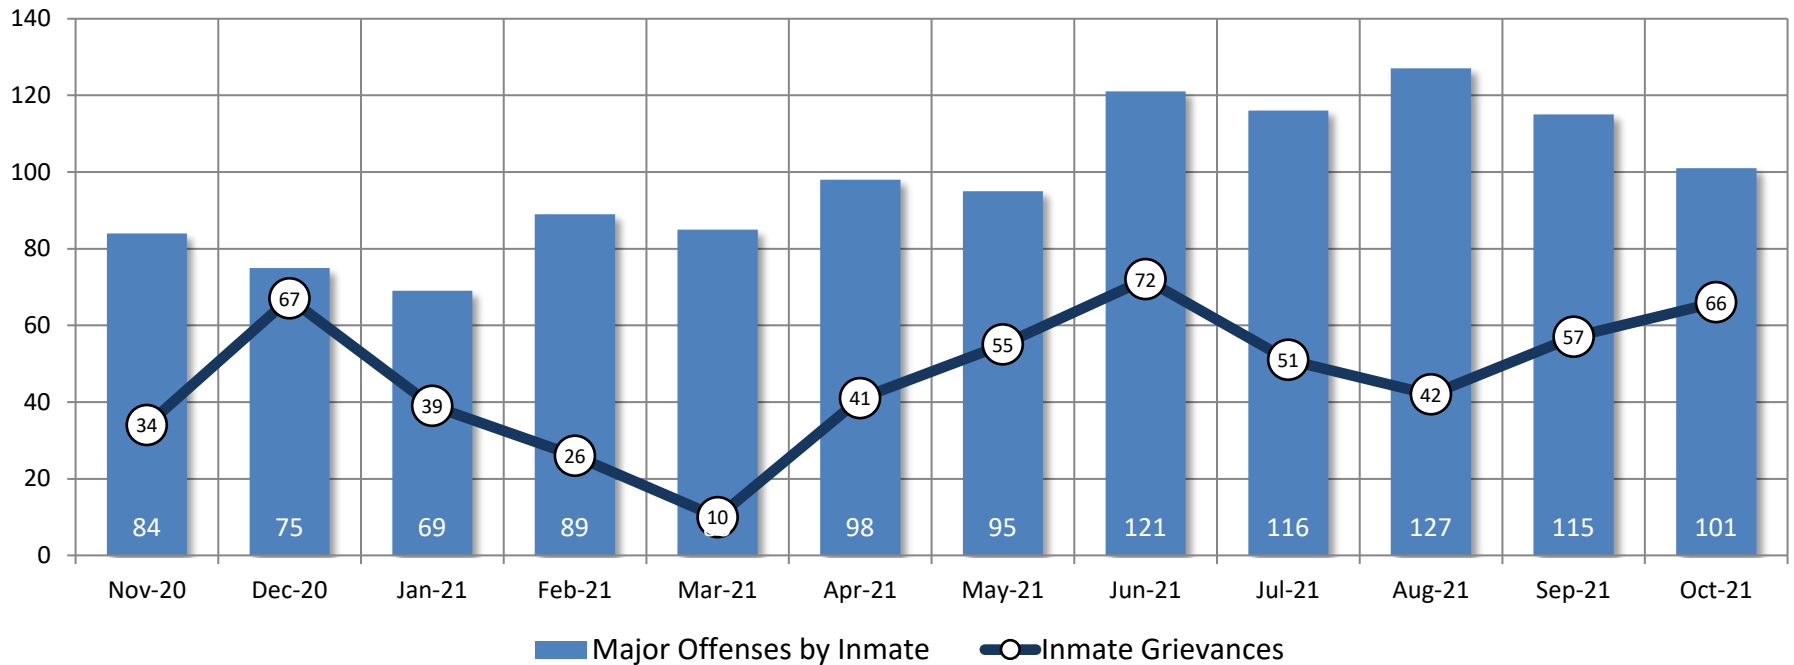

Major Offenses by Inmate & Inmate Grievances

	Nov-20	Dec-20	Jan-21	Feb-21	Mar-21	Apr-21	May-21	Jun-21	Jul-21	Aug-21	Sep-21	October 2021	Averages
Major Offenses	84	75	69	89	85	98	95	121	116	127	115	101	98
Inmate Grievances	34	67	39	26	10	41	55	72	51	42	57	66	47

Major Offenses by Inmate & Inmate Grievances by Month