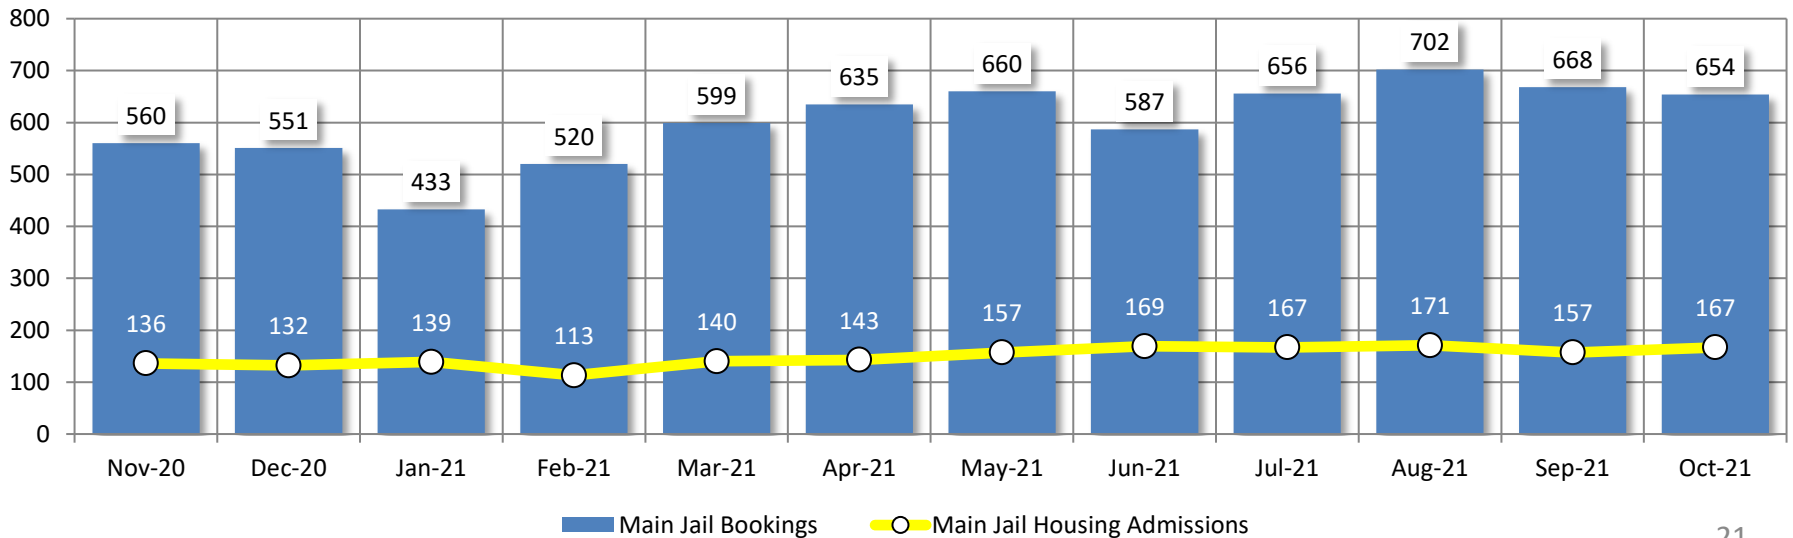

Detention Facilities - Average Daily Population

	Nov-20	Dec-20	Jan-21	Feb-21	Mar-21	Apr-21	May-21	Jun-21	Jul-21	Aug-21	Sep-21	October 2021	RC %	Averages
All Facilities	319	316	321	304	318	334	346	387	387	394	355	336	66%	343
RATED CAPACITY: 511														
Main Jail	218	227	231	215	223	235	248	277	275	277	283	275	86%	249
RATED CAPACITY: 319														
Rountree	54	43	39	43	41	42	43	63	59	54	31	19	20%	44
RATED CAPACITY: 96														
Blaine Street	10	6	9	6	11	14	14	0	0	7	3	0	0%	7
RATED CAPACITY: 32														
R&R Facility	41	40	33	39	43	43	41	47	53	56	35	42	66%	43
RATED CAPACITY: 64														

Monthly Population Averages

Bookings and Admissions

	Nov-20	Dec-20	Jan-21	Feb-21	Mar-21	Apr-21	May-21	Jun-21	Jul-21	Aug-21	Sep-21	October 2021	Averages
Main Jail Bookings	560	551	433	520	599	635	660	587	656	702	668	654	602
Main Jail Housing Admissions	136	132	139	113	140	143	157	169	167	171	157	167	149
Main Jail Misdemeanor Only Bookings	61%	68%	61%	65%	61%	58%	60%	59%	59%	58%	61%	62%	61%
Work Release Average Daily Count	30	35	42	28	33	64	81	88	92	81	97	83	63
CAP – Average Daily Count	9	16	15	21	27	20	24	25	19	25	22	15	20

Bookings and Admissions

Major Offenses by Inmate & Inmate Grievances

	Nov-20	Dec-20	Jan-21	Feb-21	Mar-21	Apr-21	May-21	Jun-21	Jul-21	Aug-21	Sep-21	October 2021	Averages
Major Offenses	84	75	69	89	85	98	95	121	116	127	115	101	98
Inmate Grievances	34	67	39	26	10	41	55	72	51	42	57	66	47