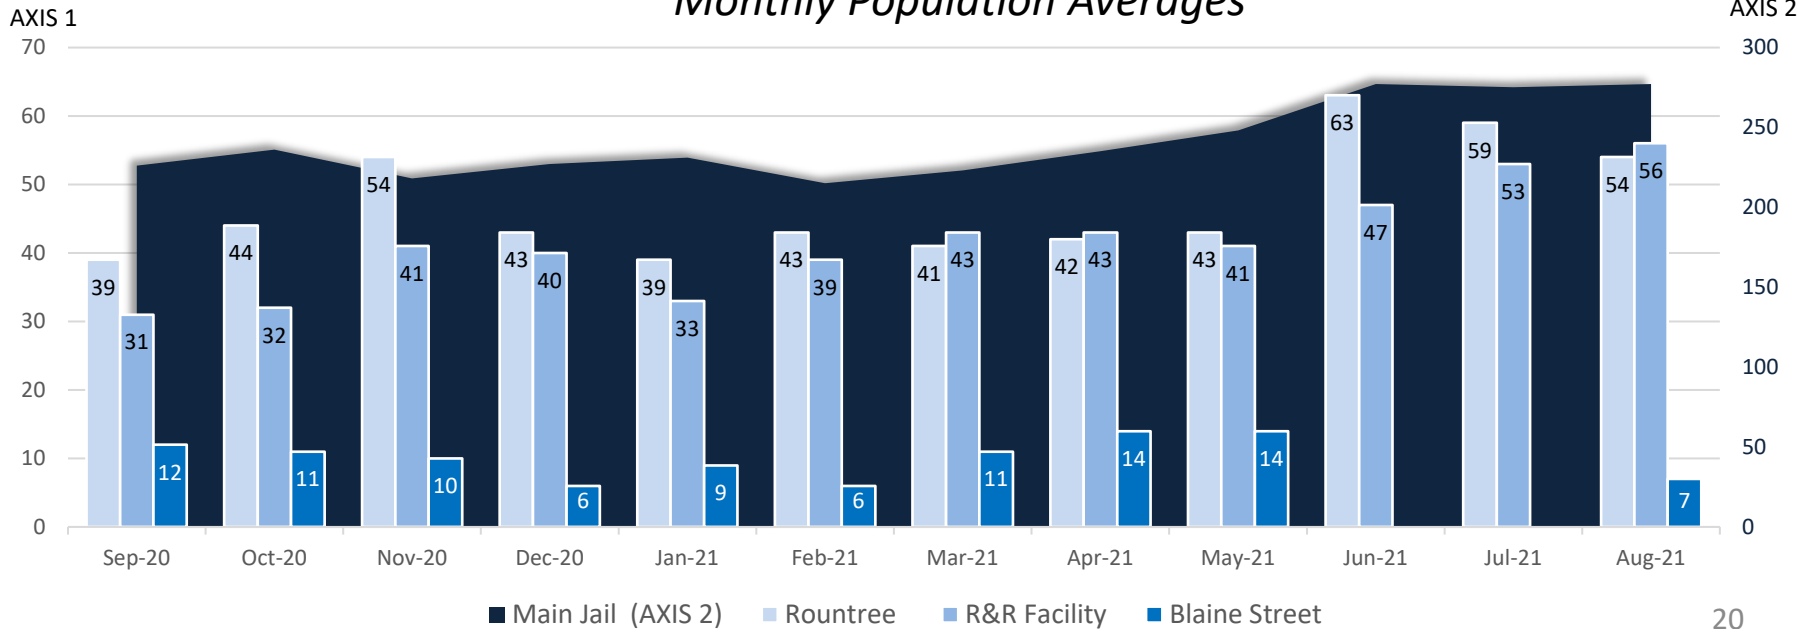

Detention Facilities - Average Daily Population

	Sep-20	Oct-20	Nov-20	Dec-20	Jan-21	Feb-21	Mar-21	Apr-21	May-21	Jun-21	Jul-21	August 2021	RC %	Averages
All Facilities	308	323	319	316	321	304	318	334	346	387	387	394	77%	338
RATED CAPACITY: 511														
Main Jail	226	236	218	227	231	215	223	235	248	277	275	277	87%	241
RATED CAPACITY: 319														
Rountree	39	44	54	43	39	43	41	42	43	63	59	54	56%	47
RATED CAPACITY: 96														
Blaine Street	12	11	10	6	9	6	11	14	14	0	0	7	22%	8
RATED CAPACITY: 32														
R&R Facility	31	32	41	40	33	39	43	43	41	47	53	56	88%	42
RATED CAPACITY: 64														

Monthly Population Averages

Bookings and Admissions

	Sep-20	Oct-20	Nov-20	Dec-20	Jan-21	Feb-21	Mar-21	Apr-21	May-21	Jun-21	Jul-21	August 2021	Averages
Main Jail Bookings	630	613	560	551	433	520	599	635	660	587	656	702	596
Main Jail Housing Admissions	128	125	136	132	139	113	140	143	157	169	167	171	143
Main Jail Misdemeanor Only Bookings	61%	65%	61%	68%	61%	65%	61%	58%	60%	59%	59%	58%	61%
Work Release Average Daily Count	19	37	30	35	42	28	33	64	81	88	92	81	53
CAP – Average Daily Count	8	12	9	16	15	21	27	20	24	25	19	25	18

Bookings and Admissions

Major Offenses by Inmate & Inmate Grievances

	Sep-20	Oct-20	Nov-20	Dec-20	Jan-21	Feb-21	Mar-21	Apr-21	May-21	Jun-21	Jul-21	August 2021	Averages
Major Offenses	64	61	84	75	69	89	85	98	95	121	116	127	90
Inmate Grievances	48	47	34	67	39	26	10	41	55	72	51	42	44