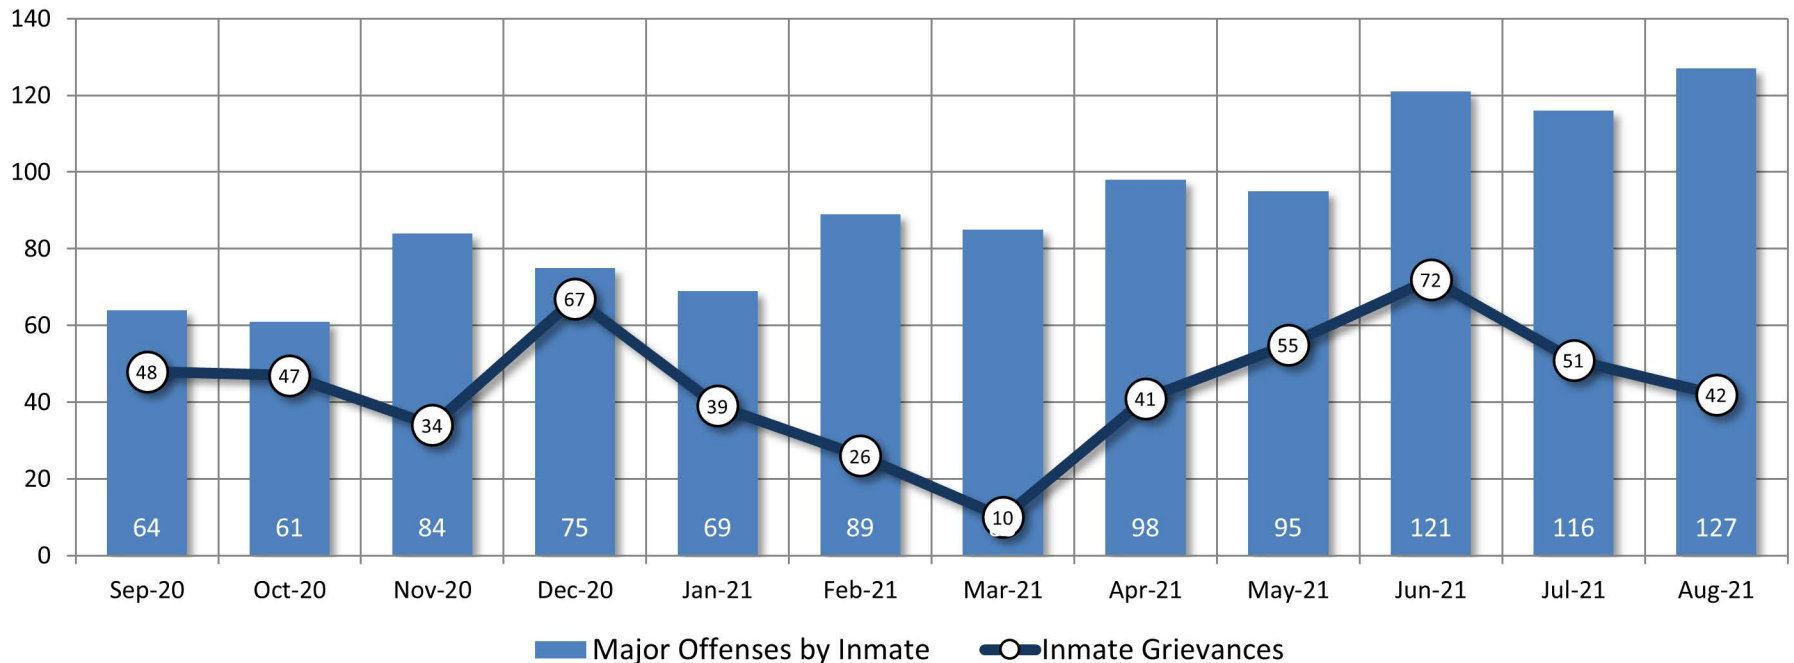

Major Offenses by Inmate & Inmate Grievances

	Sep-20	Oct-20	Nov-20	Dec-20	Jan-21	Feb-21	Mar-21	Apr-21	May-21	Jun-21	Jul-21	August 2021	Averages
Major Offenses	64	61	84	75	69	89	85	98	95	121	116	127	90
Inmate Grievances	48	47	34	67	39	26	10	41	55	72	51	42	44

Major Offenses by Inmate & Inmate Grievances by Month