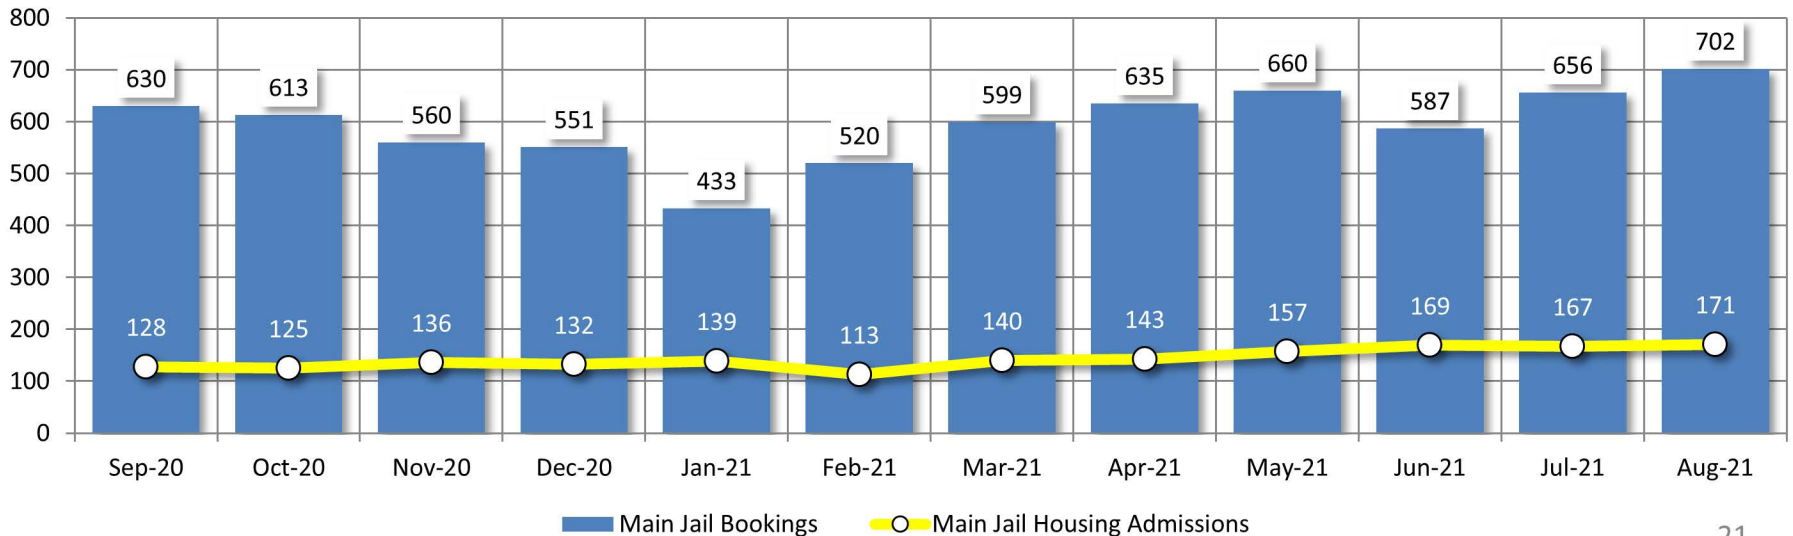

Detention Facilities - Average Daily Population

	Sep-20	Oct-20	Nov-20	Dec-20	Jan-21	Feb-21	Mar-21	Apr-21	May-21	Jun-21	Jul-21	August 2021	RC %	Averages
All Facilities	308	323	319	316	321	304	318	334	346	387	387	394	77%	338
RATED CAPACITY: 511														
Main Jail	226	236	218	227	231	215	223	235	248	277	275	277	87%	241
RATED CAPACITY: 319														
Rountree	39	44	54	43	39	43	41	42	43	63	59	54	56%	47
RATED CAPACITY: 96														
Blaine Street	12	11	10	6	9	6	11	14	14	0	0	7	22%	8
RATED CAPACITY: 32														
R&R Facility	31	32	41	40	33	39	43	43	41	47	53	56	88%	42
RATED CAPACITY: 64														

Monthly Population Averages

Bookings and Admissions

	Sep-20	Oct-20	Nov-20	Dec-20	Jan-21	Feb-21	Mar-21	Apr-21	May-21	Jun-21	Jul-21	August 2021	Averages
Main Jail Bookings	630	613	560	551	433	520	599	635	660	587	656	702	596
Main Jail Housing Admissions	128	125	136	132	139	113	140	143	157	169	167	171	143
Main Jail Misdemeanor Only Bookings	61%	65%	61%	68%	61%	65%	61%	58%	60%	59%	59%	58%	61%
Work Release Average Daily Count	19	37	30	35	42	28	33	64	81	88	92	81	53
CAP – Average Daily Count	8	12	9	16	15	21	27	20	24	25	19	25	18

Bookings and Admissions

Major Offenses by Inmate & Inmate Grievances

	Sep-20	Oct-20	Nov-20	Dec-20	Jan-21	Feb-21	Mar-21	Apr-21	May-21	Jun-21	Jul-21	August 2021	Averages
Major Offenses	64	61	84	75	69	89	85	98	95	121	116	127	90
Inmate Grievances	48	47	34	67	39	26	10	41	55	72	51	42	44