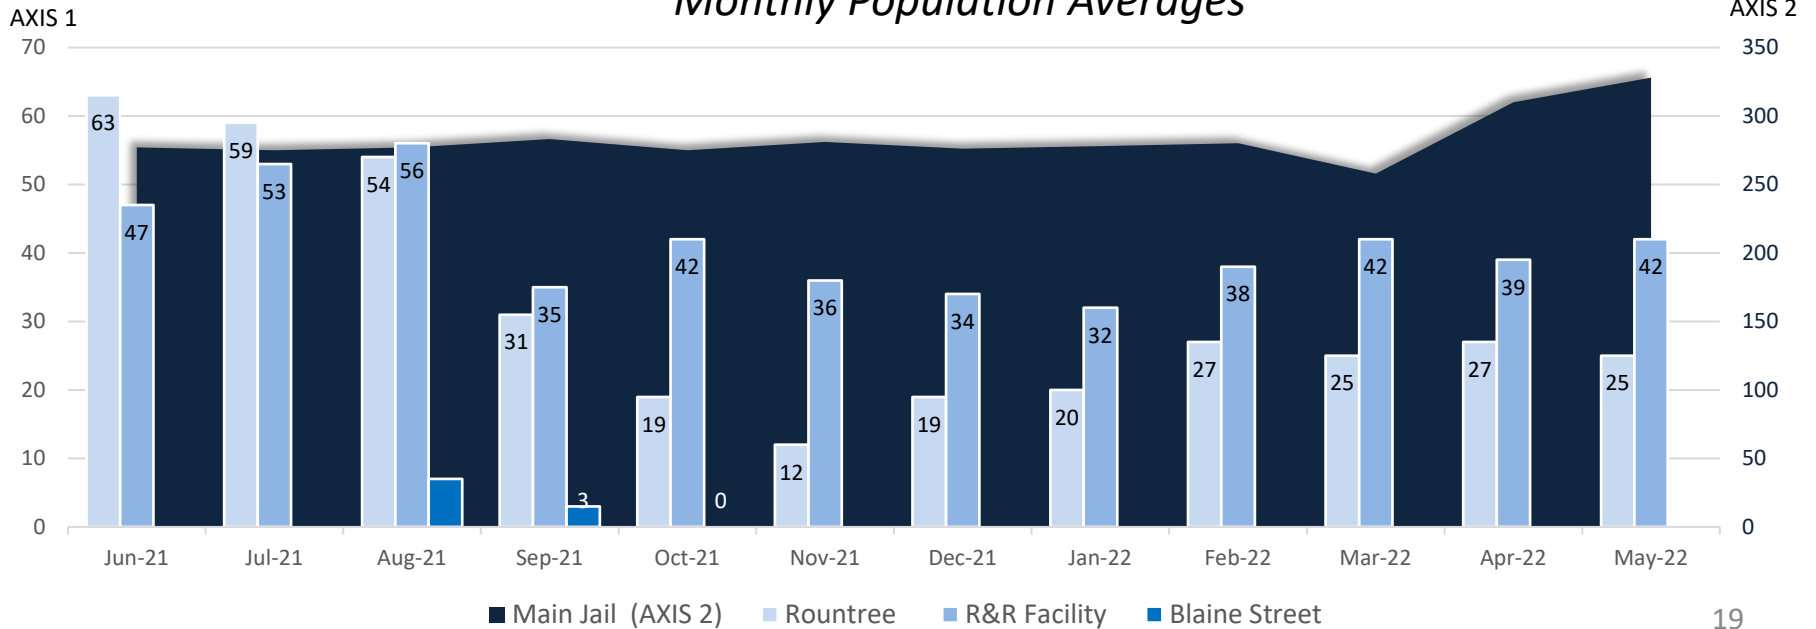

Detention Facilities - Average Daily Population

	Jun-21	Jul-21	Aug-21	Sep-21	Oct-21	Nov-21	Dec-21	Jan-22	Feb-22	Mar-22	Apr-22	May 2022	RC %	Averages
All Facilities	387	387	394	355	336	329	329	330	345	325	310	328	64%	346
RATED CAPACITY: 511														
Main Jail	277	275	277	283	275	281	276	278	280	258	244	261	82%	272
RATED CAPACITY: 319														
Rountree	63	59	54	31	19	12	19	20	27	25	27	25	26%	32
RATED CAPACITY: 96														
Blaine Street	0	0	7	3	0	0	0	0	0	0	0	0	0%	1
RATED CAPACITY: 32														
R&R Facility	47	53	56	35	42	36	34	32	38	42	39	42	66%	41
RATED CAPACITY: 64														

Monthly Population Averages

Bookings and Admissions

	Jun-21	Jul-21	Aug-21	Sep-21	Oct-21	Nov-21	Dec-21	Jan-22	Feb-22	Mar-22	Apr-22	May 2022	Averages
Main Jail Bookings	587	656	702	668	654	568	519	566	539	651	646	660	618
Main Jail Housing Admissions	169	167	171	157	167	140	135	114	154	147	135	135	149
Main Jail Misdemeanor Only Bookings	59%	59%	58%	61%	62%	61%	58%	58%	62%	64%	62%	60%	60%
Work Release Average Daily Count	88	92	81	97	83	81	75	67	69	75	75	84	81
CAP – Average Daily Count	25	19	25	22	15	12	16	3	8	10	10	12	15

Bookings and Admissions

Major Offenses by Inmate & Inmate Grievances

	Jun-21	Jul-21	Aug-21	Sep-21	Oct-21	Nov-21	Dec-21	Jan-22	Feb-22	Mar-22	Apr-22	May 2022	Averages
Major Offenses	121	116	127	115	101	85	69	53	79	107	90	89	96
Inmate Grievances	72	51	42	57	66	75	91	147	41	101	85	109	78