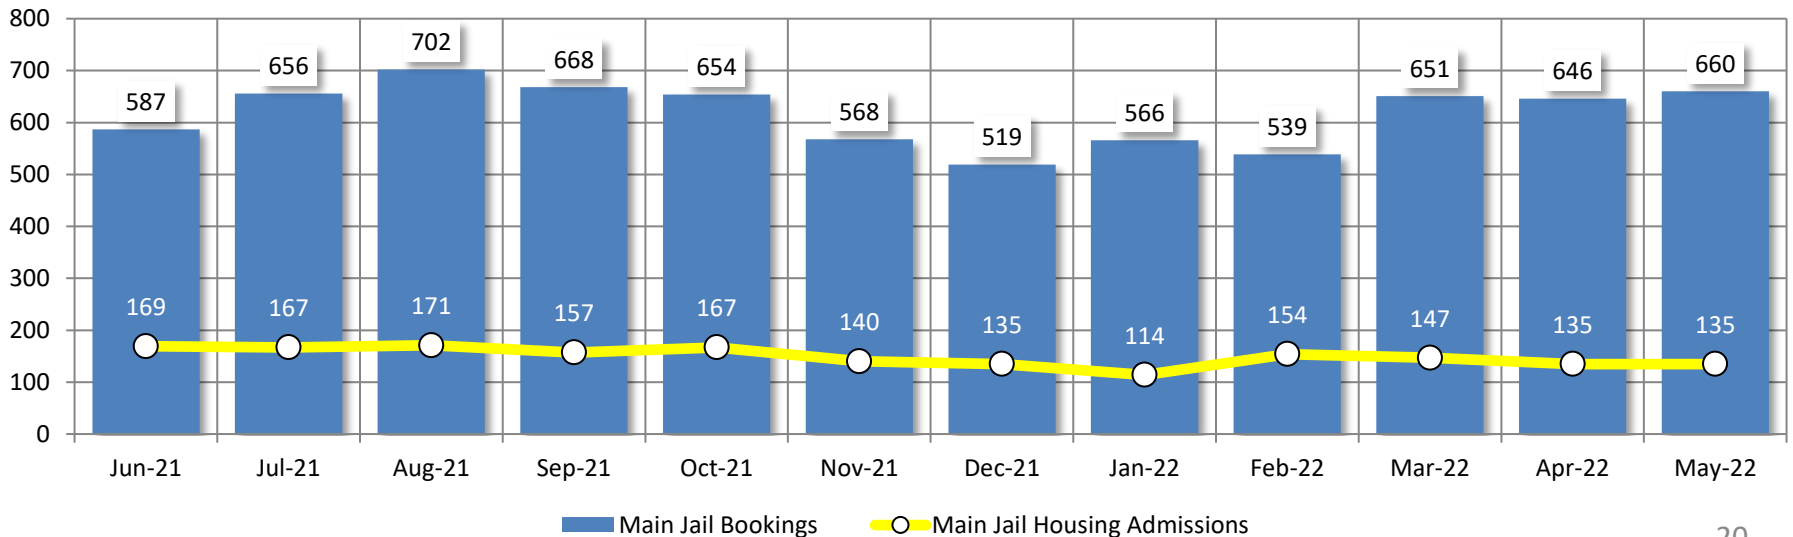

Detention Facilities - Average Daily Population

	Jun-21	Jul-21	Aug-21	Sep-21	Oct-21	Nov-21	Dec-21	Jan-22	Feb-22	Mar-22	Apr-22	May 2022	RC %	Averages
All Facilities	387	387	394	355	336	329	329	330	345	325	310	328	64%	346
RATED CAPACITY: 511														
Main Jail	277	275	277	283	275	281	276	278	280	258	244	261	82%	272
RATED CAPACITY: 319														
Rountree	63	59	54	31	19	12	19	20	27	25	27	25	26%	32
RATED CAPACITY: 96														
Blaine Street	0	0	7	3	0	0	0	0	0	0	0	0	0%	1
RATED CAPACITY: 32														
R&R Facility	47	53	56	35	42	36	34	32	38	42	39	42	66%	41
RATED CAPACITY: 64														

Monthly Population Averages

Bookings and Admissions

	Jun-21	Jul-21	Aug-21	Sep-21	Oct-21	Nov-21	Dec-21	Jan-22	Feb-22	Mar-22	Apr-22	May 2022	Averages
Main Jail Bookings	587	656	702	668	654	568	519	566	539	651	646	660	618
Main Jail Housing Admissions	169	167	171	157	167	140	135	114	154	147	135	135	149
Main Jail Misdemeanor Only Bookings	59%	59%	58%	61%	62%	61%	58%	58%	62%	64%	62%	60%	60%
Work Release Average Daily Count	88	92	81	97	83	81	75	67	69	75	75	84	81
CAP – Average Daily Count	25	19	25	22	15	12	16	3	8	10	10	12	15

Bookings and Admissions

Major Offenses by Inmate & Inmate Grievances

	Jun-21	Jul-21	Aug-21	Sep-21	Oct-21	Nov-21	Dec-21	Jan-22	Feb-22	Mar-22	Apr-22	May 2022	Averages
Major Offenses	121	116	127	115	101	85	69	53	79	107	90	89	96
Inmate Grievances	72	51	42	57	66	75	91	147	41	101	85	109	78