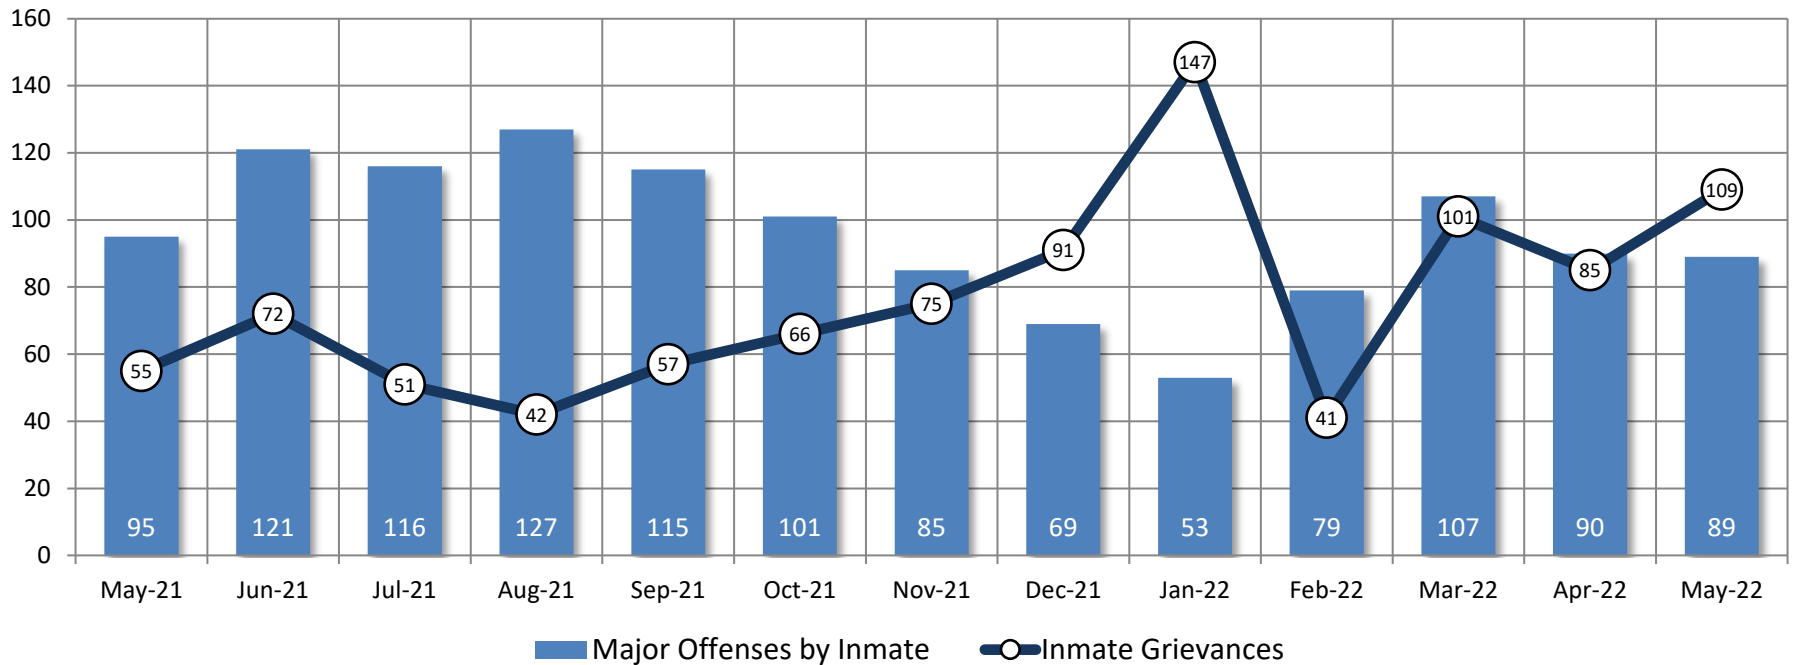

Major Offenses by Inmate & Inmate Grievances

	Jun-21	Jul-21	Aug-21	Sep-21	Oct-21	Nov-21	Dec-21	Jan-22	Feb-22	Mar-22	Apr-22	May 2022	Averages
Major Offenses	121	116	127	115	101	85	69	53	79	107	90	89	96
Inmate Grievances	72	51	42	57	66	75	91	147	41	101	85	109	78

Major Offenses by Inmate & Inmate Grievances by Month