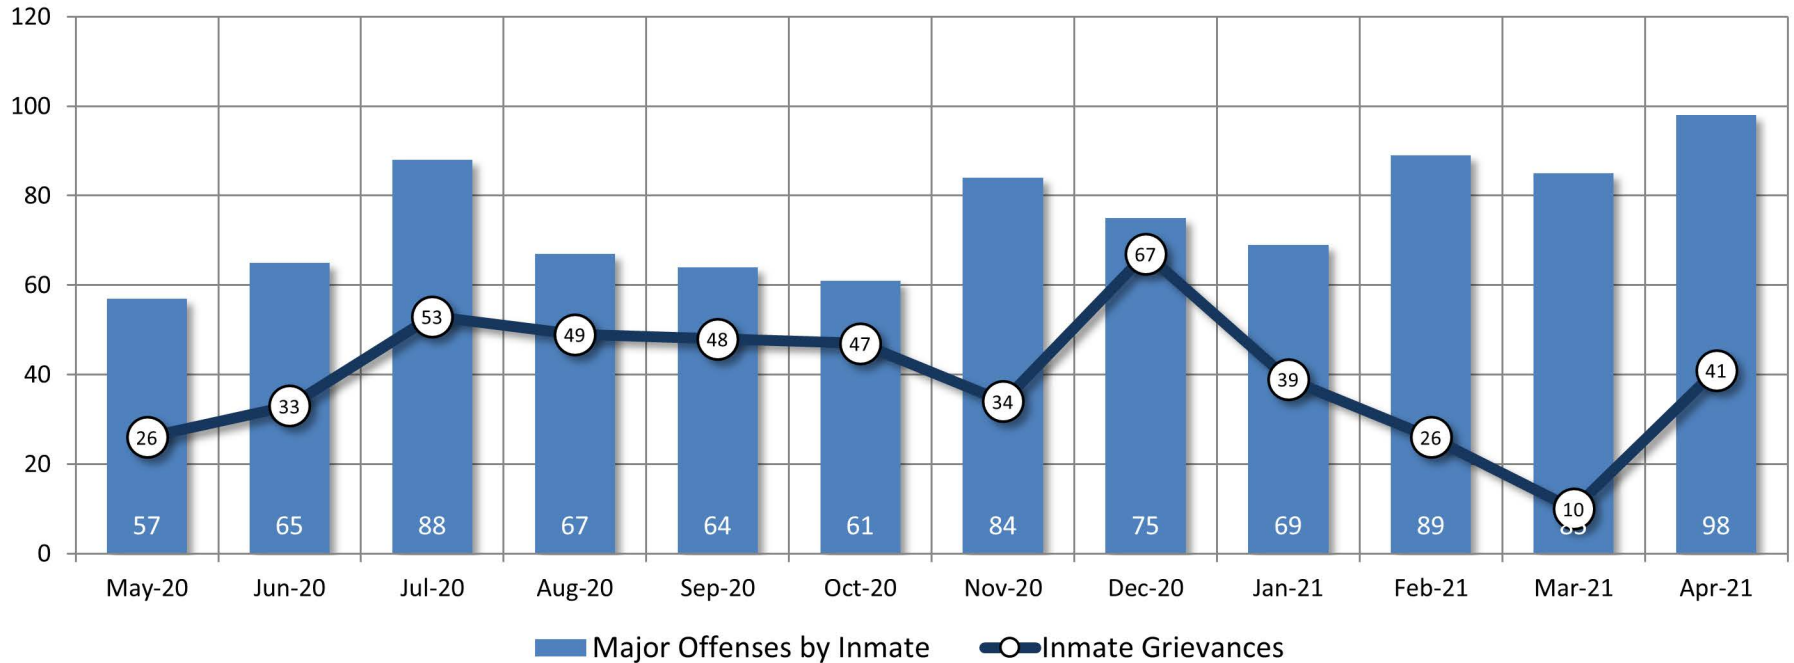

Major Offenses by Inmate & Inmate Grievances

	May-20	Jun-20	Jul-20	Aug-20	Sep-20	Oct-20	Nov-20	Dec-20	Jan-21	Feb-21	Mar-21	April 2021	Averages
Major Offenses	57	65	88	67	64	61	84	75	69	89	85	98	75
Inmate Grievances	26	33	53	49	48	47	34	67	39	26	10	41	39

Major Offenses by Inmate & Inmate Grievances by Month