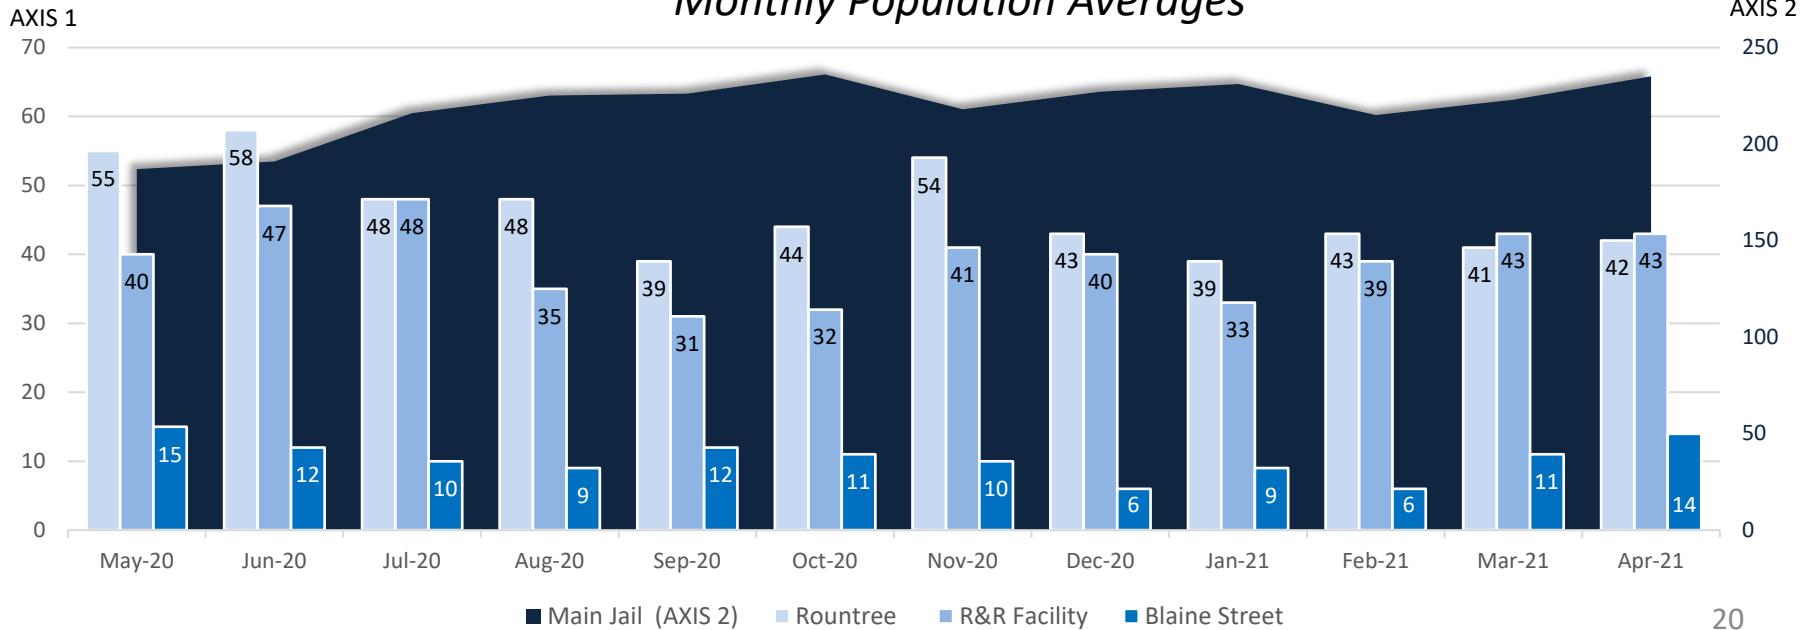

Detention Facilities - Average Daily Population

	May-20	Jun-20	Jul-20	Aug-20	Sep-20	Oct-20	Nov-20	Dec-20	Jan-21	Feb-21	Mar-21	April 2021	RC %	Averages
All Facilities	293	307	321	317	308	323	319	316	321	304	318	334	65%	315
RATED CAPACITY: 511														
Main Jail	187	191	216	225	226	236	218	227	231	215	223	235	74%	219
RATED CAPACITY: 319														
Rountree	55	58	48	48	39	44	54	43	39	43	41	42	44%	46
RATED CAPACITY: 96														
Blaine Street	15	12	10	9	12	11	10	6	9	6	11	14	44%	10
RATED CAPACITY: 32														
R&R Facility	40	47	48	35	31	32	41	40	33	39	43	43	67%	39
RATED CAPACITY: 64														

Monthly Population Averages

Bookings and Admissions

	May-20	Jun-20	Jul-20	Aug-20	Sep-20	Oct-20	Nov-20	Dec-20	Jan-21	Feb-21	Mar-21	April 2021	Averages
Main Jail Bookings	341	388	520	599	630	613	560	551	433	520	599	635	532
Main Jail Housing Admissions	96	80	154	128	128	125	136	132	139	113	140	143	126
Main Jail Misdemeanor Only Bookings	59%	57%	65%	61%	61%	65%	61%	68%	61%	65%	61%	58%	62%
Work Release Average Daily Count	33	33	28	17	19	37	30	35	42	28	33	64	33
CAP – Average Daily Count	7	30	4	3	8	12	9	16	15	21	27	20	12

Bookings and Admissions

Major Offenses by Inmate & Inmate Grievances

	May-20	Jun-20	Jul-20	Aug-20	Sep-20	Oct-20	Nov-20	Dec-20	Jan-21	Feb-21	Mar-21	April 2021	Averages
Major Offenses	57	65	88	67	64	61	84	75	69	89	85	98	75
Inmate Grievances	26	33	53	49	48	47	34	67	39	26	10	41	39