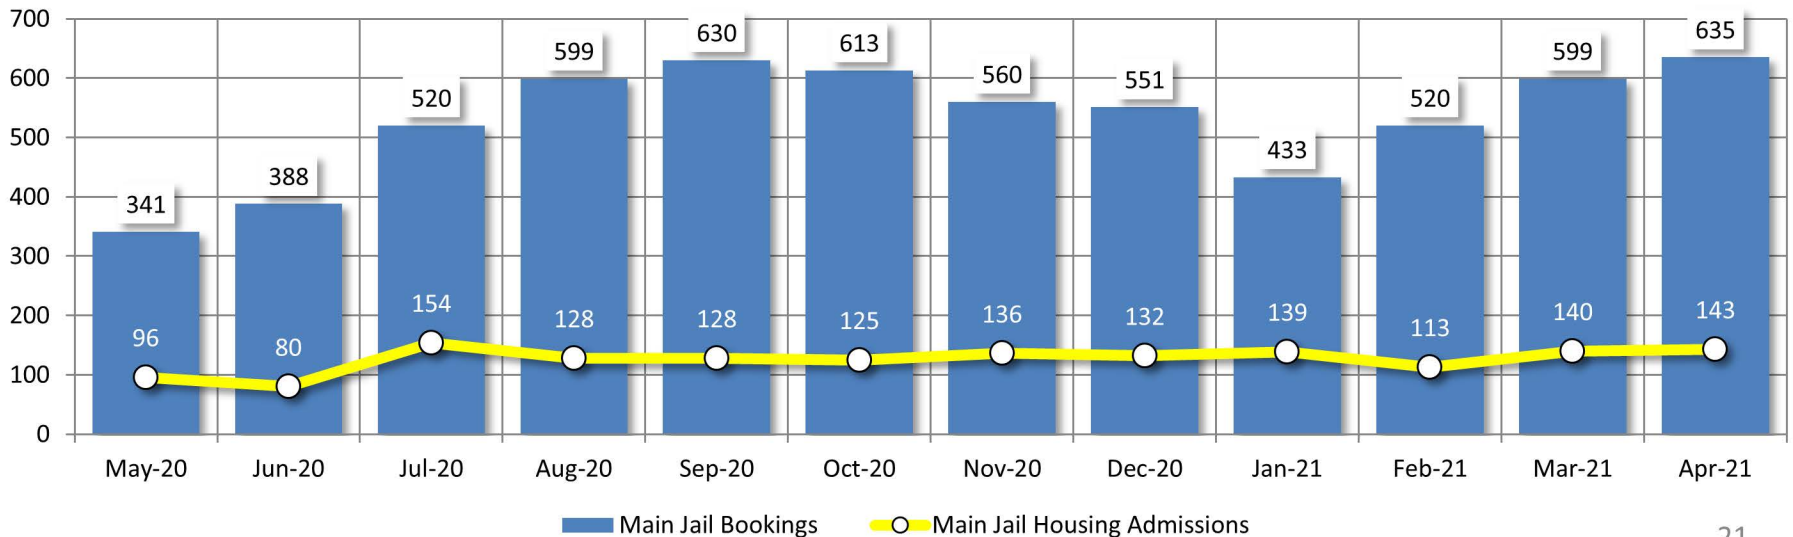

Detention Facilities - Average Daily Population

	May-20	Jun-20	Jul-20	Aug-20	Sep-20	Oct-20	Nov-20	Dec-20	Jan-21	Feb-21	Mar-21	April 2021	RC %	Averages
All Facilities	293	307	321	317	308	323	319	316	321	304	318	334	65%	315
RATED CAPACITY: 511														
Main Jail	187	191	216	225	226	236	218	227	231	215	223	235	74%	219
RATED CAPACITY: 319														
Rountree	55	58	48	48	39	44	54	43	39	43	41	42	44%	46
RATED CAPACITY: 96														
Blaine Street	15	12	10	9	12	11	10	6	9	6	11	14	44%	10
RATED CAPACITY: 32														
R&R Facility	40	47	48	35	31	32	41	40	33	39	43	43	67%	39
RATED CAPACITY: 64														

Monthly Population Averages

Bookings and Admissions

	May-20	Jun-20	Jul-20	Aug-20	Sep-20	Oct-20	Nov-20	Dec-20	Jan-21	Feb-21	Mar-21	April 2021	Averages
Main Jail Bookings	341	388	520	599	630	613	560	551	433	520	599	635	532
Main Jail Housing Admissions	96	80	154	128	128	125	136	132	139	113	140	143	126
Main Jail Misdemeanor Only Bookings	59%	57%	65%	61%	61%	65%	61%	68%	61%	65%	61%	58%	62%
Work Release Average Daily Count	33	33	28	17	19	37	30	35	42	28	33	64	33
CAP – Average Daily Count	7	30	4	3	8	12	9	16	15	21	27	20	12

Bookings and Admissions

Major Offenses by Inmate & Inmate Grievances

	May-20	Jun-20	Jul-20	Aug-20	Sep-20	Oct-20	Nov-20	Dec-20	Jan-21	Feb-21	Mar-21	April 2021	Averages
Major Offenses	57	65	88	67	64	61	84	75	69	89	85	98	75
Inmate Grievances	26	33	53	49	48	47	34	67	39	26	10	41	39