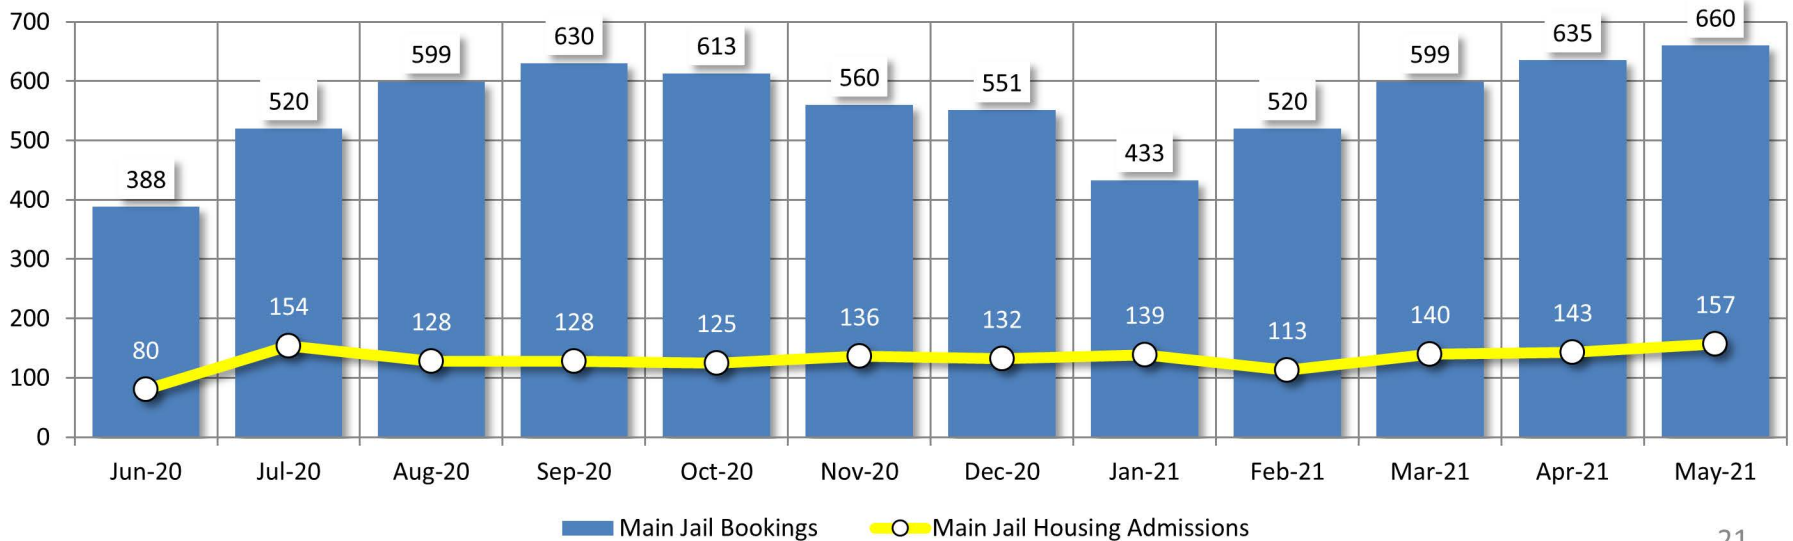

## Detention Facilities - Average Daily Population

	Jun-20	Jul-20	Aug-20	Sep-20	Oct-20	Nov-20	Dec-20	Jan-21	Feb-21	Mar-21	Apr-21	May 2021	RC %	Averages
All Facilities	307	321	317	308	323	319	316	321	304	318	334	346	68%	511
RATED CAPACITY: 511														
Main Jail	191	216	225	226	236	218	227	231	215	223	235	248	78%	319
RATED CAPACITY: 319														
Rountree	58	48	48	39	44	54	43	39	43	41	42	43	45%	96
RATED CAPACITY: 96														
Blaine Street	12	10	9	12	11	10	6	9	6	11	14	14	44%	32
RATED CAPACITY: 32														
R&R Facility	47	48	35	31	32	41	40	33	39	43	43	41	64%	64
RATED CAPACITY: 64														

### Monthly Population Averages

## Bookings and Admissions

	Jun-20	Jul-20	Aug-20	Sep-20	Oct-20	Nov-20	Dec-20	Jan-21	Feb-21	Mar-21	Apr-21	May 2021	Averages
Main Jail Bookings	388	520	599	630	613	560	551	433	520	599	635	660	559
Main Jail Housing Admissions	80	154	128	128	125	136	132	139	113	140	143	157	131
Main Jail Misdemeanor Only Bookings	57%	65%	61%	61%	65%	61%	68%	61%	65%	61%	58%	60%	62%
Work Release Average Daily Count	33	28	17	19	37	30	35	42	28	33	64	81	37
CAP – Average Daily Count	30	4	3	8	12	9	16	15	21	27	20	24	14

## Major Offenses by Inmate & Inmate Grievances

	Jun-20	Jul-20	Aug-20	Sep-20	Oct-20	Nov-20	Dec-20	Jan-21	Feb-21	Mar-21	Apr-21	May 2021	Averages
Major Offenses	65	88	67	64	61	84	75	69	89	85	98	95	78.
Inmate Grievances	33	53	49	48	47	34	67	39	26	10	41	55	41