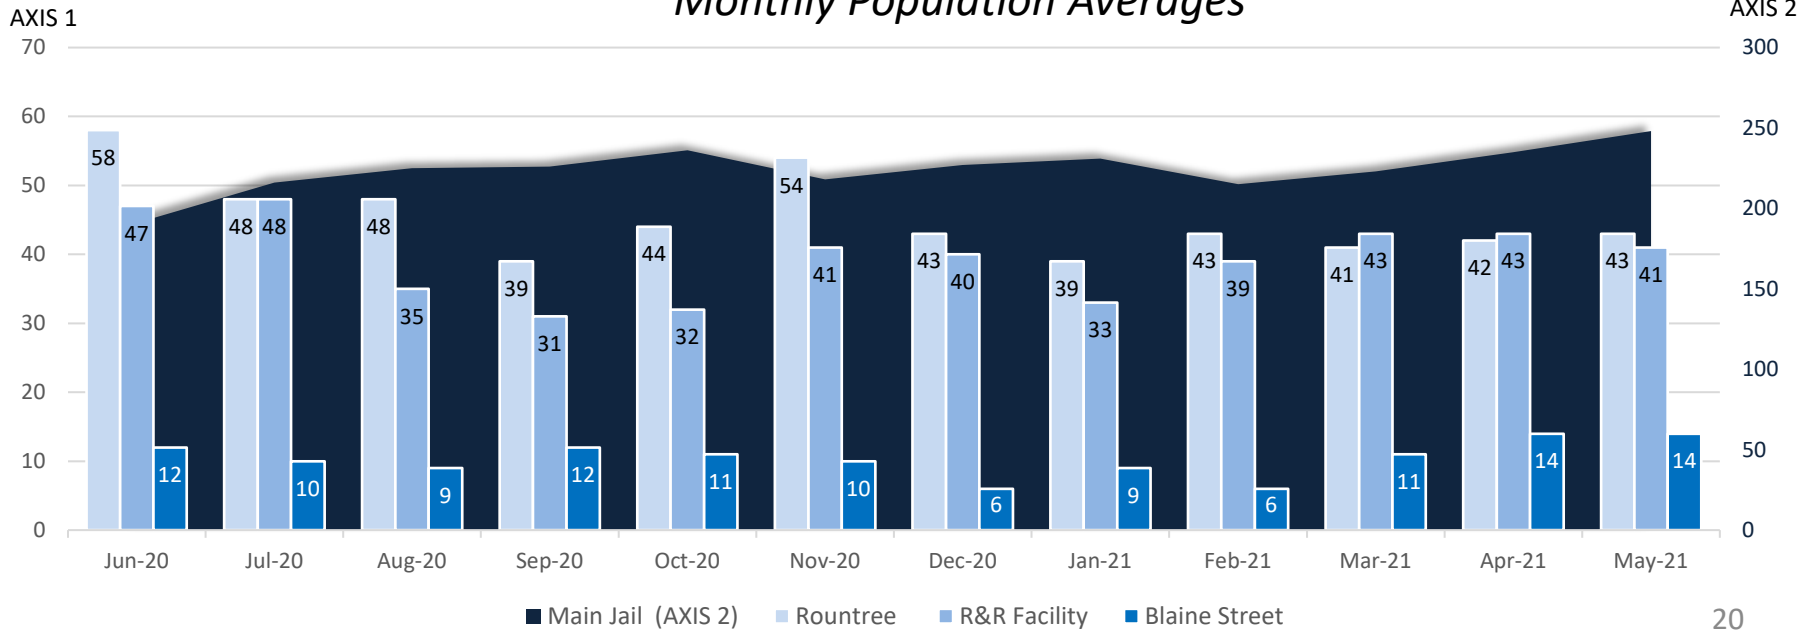

## Detention Facilities - Average Daily Population

	Jun-20	Jul-20	Aug-20	Sep-20	Oct-20	Nov-20	Dec-20	Jan-21	Feb-21	Mar-21	Apr-21	May 2021	RC %	Averages
All Facilities	307	321	317	308	323	319	316	321	304	318	334	346	68%	511
RATED CAPACITY: 511														
Main Jail	191	216	225	226	236	218	227	231	215	223	235	248	78%	319
RATED CAPACITY: 319														
Rountree	58	48	48	39	44	54	43	39	43	41	42	43	45%	96
RATED CAPACITY: 96														
Blaine Street	12	10	9	12	11	10	6	9	6	11	14	14	44%	32
RATED CAPACITY: 32														
R&R Facility	47	48	35	31	32	41	40	33	39	43	43	41	64%	64
RATED CAPACITY: 64														

### Monthly Population Averages

## Bookings and Admissions

	Jun-20	Jul-20	Aug-20	Sep-20	Oct-20	Nov-20	Dec-20	Jan-21	Feb-21	Mar-21	Apr-21	May 2021	Averages
Main Jail Bookings	388	520	599	630	613	560	551	433	520	599	635	660	559
Main Jail Housing Admissions	80	154	128	128	125	136	132	139	113	140	143	157	131
Main Jail Misdemeanor Only Bookings	57%	65%	61%	61%	65%	61%	68%	61%	65%	61%	58%	60%	62%
Work Release Average Daily Count	33	28	17	19	37	30	35	42	28	33	64	81	37
CAP – Average Daily Count	30	4	3	8	12	9	16	15	21	27	20	24	14