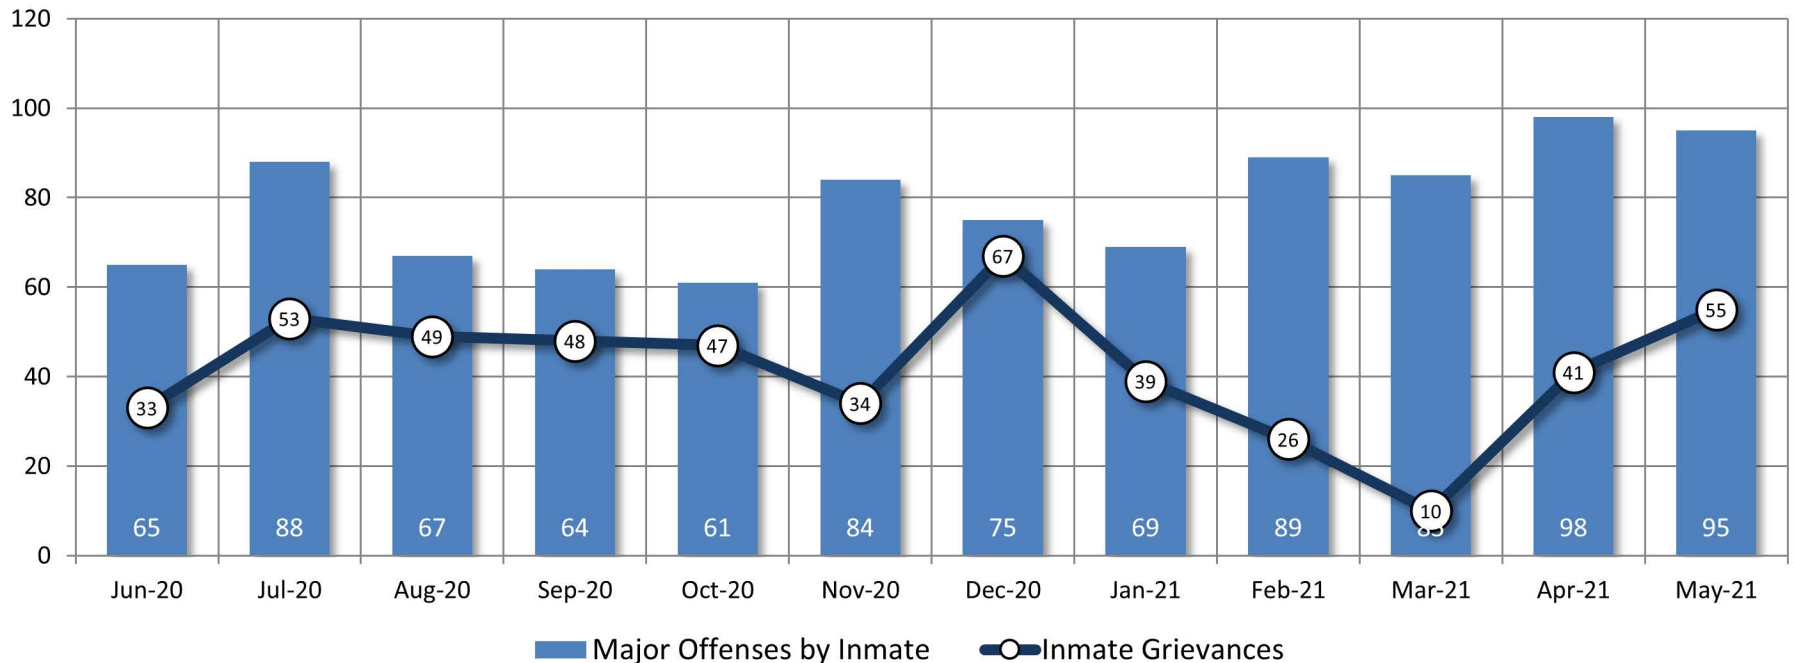

Major Offenses by Inmate & Inmate Grievances

	Jun-20	Jul-20	Aug-20	Sep-20	Oct-20	Nov-20	Dec-20	Jan-21	Feb-21	Mar-21	Apr-21	May 2021	Averages
Major Offenses	65	88	67	64	61	84	75	69	89	85	98	95	78.
Inmate Grievances	33	53	49	48	47	34	67	39	26	10	41	55	41

Major Offenses by Inmate & Inmate Grievances by Month