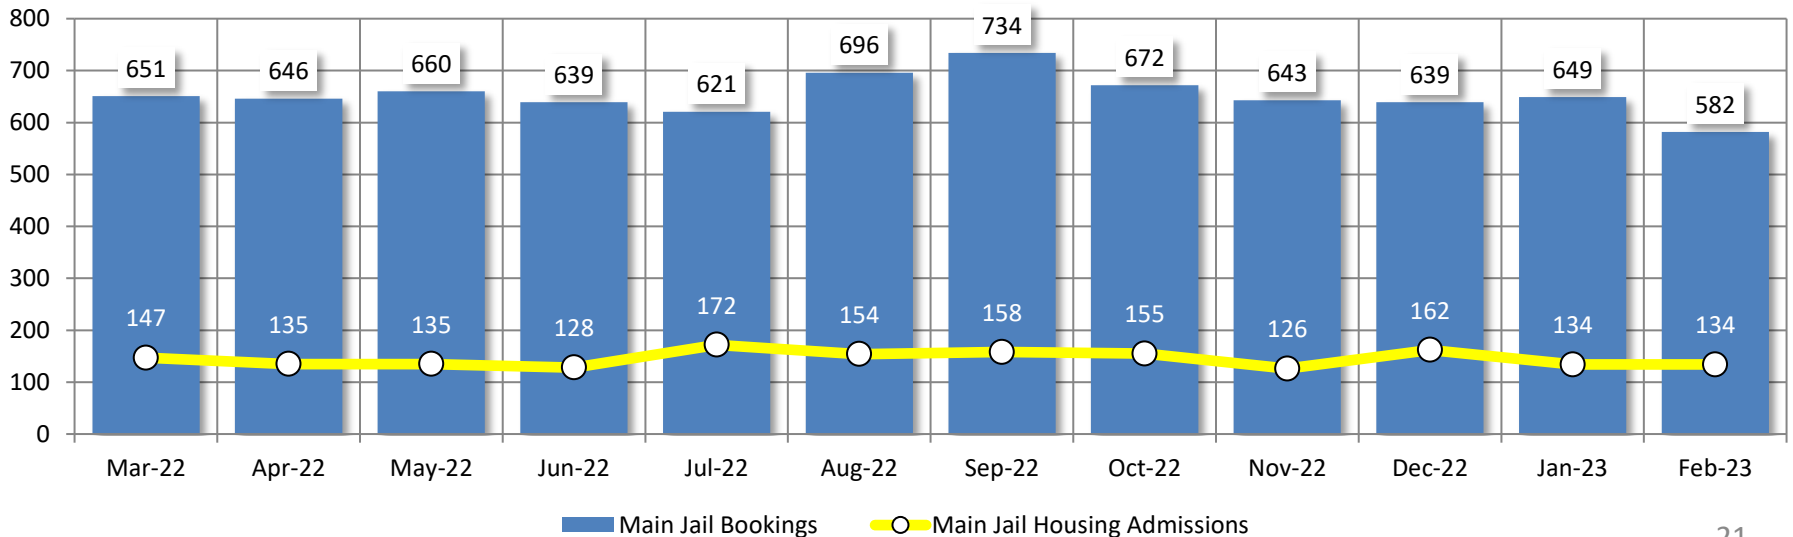

Detention Facilities - Average Daily Population

	Mar-22	Apr-22	May-22	Jun-22	Jul-22	Aug-22	Sep-22	Oct-22	Nov-22	Dec-22	Jan-23	February 2023	RC %	Averages
All Facilities	325	310	328	336	339	355	367	378	382	383	371	379	74%	354
RATED CAPACITY: 511														
Main Jail	258	244	261	270	264	280	291	296	310	308	285	307	96%	281
RATED CAPACITY: 319														
Rountree	25	27	25	21	25	23	24	31	27	28	40	22	23%	27
RATED CAPACITY: 96														
Blaine Street	0	0	0	0	0	0	0	0	0	0	0	0	0%	0
RATED CAPACITY: 32														
R&R Facility	42	39	42	45	50	52	52	51	45	47	46	50	78%	47
RATED CAPACITY: 64														

Monthly Population Averages

Bookings and Admissions

	Mar-22	Apr-22	May-22	Jun-22	Jul-22	Aug-22	Sep-22	Oct-22	Nov-22	Dec-22	Jan-23	February 2023	Averages
Main Jail Bookings	651	646	660	639	621	696	734	672	643	639	649	582	653
Main Jail Housing Admissions	147	135	135	128	172	154	158	155	126	162	134	134	145
Main Jail Misdemeanor Only Bookings	64%	62%	60%	62%	62%	58%	56%	60%	59%	62%	59%	56%	60%
Work Release Average Daily Count	75	75	84	102	92	63	86	56	65	74	79	80	78
CAP – Average Daily Count	10	10	12	11	15	10	17	9	10	5	7	14	11

Bookings and Admissions

Major Offenses by Inmate & Inmate Grievances

	Mar-22	Apr-22	May-22	Jun-22	Jul-22	Aug-22	Sep-22	Oct-22	Nov-22	Dec-22	Jan-23	February 2023	Averages
Major Offenses	107	90	89	67	130	130	94	107	107	91	72	84	97
Inmate Grievances	101	85	109	76	87	144	124	119	154	128	141	127	116