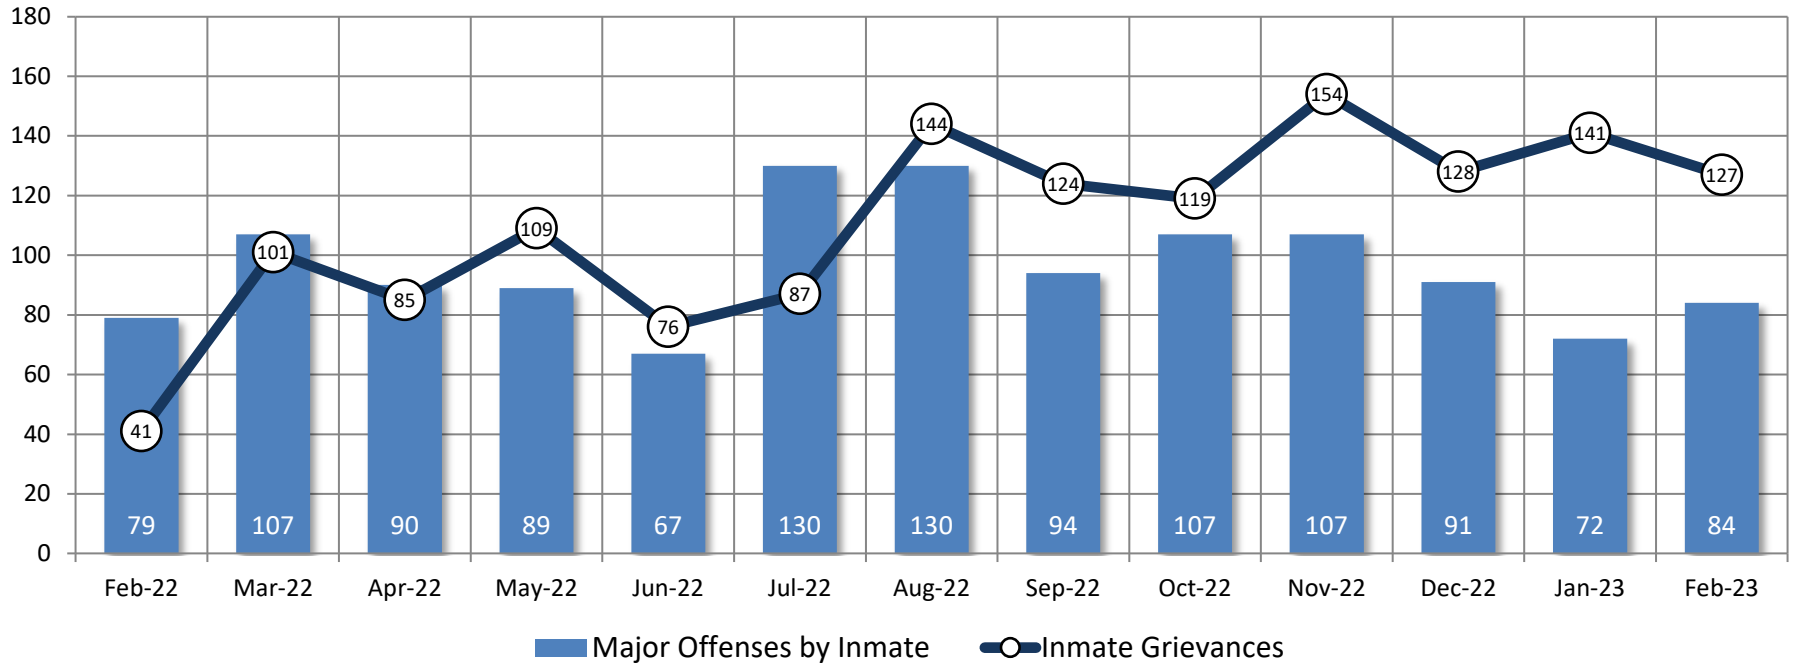

Major Offenses by Inmate & Inmate Grievances

	Mar-22	Apr-22	May-22	Jun-22	Jul-22	Aug-22	Sep-22	Oct-22	Nov-22	Dec-22	Jan-23	February 2023	Averages
Major Offenses	107	90	89	67	130	130	94	107	107	91	72	84	97
Inmate Grievances	101	85	109	76	87	144	124	119	154	128	141	127	116

Major Offenses by Inmate & Inmate Grievances by Month