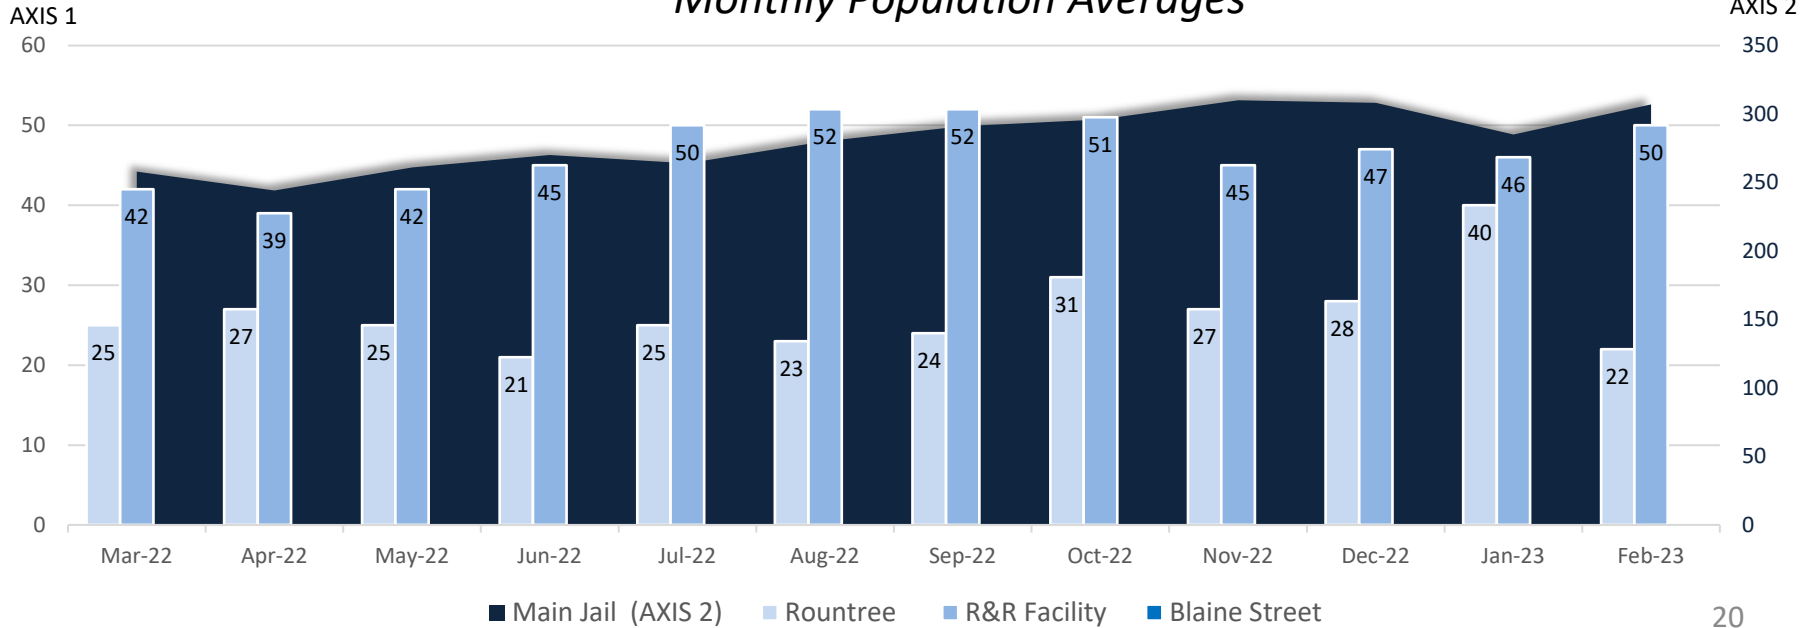

Detention Facilities - Average Daily Population

	Mar-22	Apr-22	May-22	Jun-22	Jul-22	Aug-22	Sep-22	Oct-22	Nov-22	Dec-22	Jan-23	February 2023	RC %	Averages
All Facilities	325	310	328	336	339	355	367	378	382	383	371	379	74%	354
RATED CAPACITY: 511														
Main Jail	258	244	261	270	264	280	291	296	310	308	285	307	96%	281
RATED CAPACITY: 319														
Rountree	25	27	25	21	25	23	24	31	27	28	40	22	23%	27
RATED CAPACITY: 96														
Blaine Street	0	0	0	0	0	0	0	0	0	0	0	0	0%	0
RATED CAPACITY: 32														
R&R Facility	42	39	42	45	50	52	52	51	45	47	46	50	78%	47
RATED CAPACITY: 64														

Monthly Population Averages

Bookings and Admissions

	Mar-22	Apr-22	May-22	Jun-22	Jul-22	Aug-22	Sep-22	Oct-22	Nov-22	Dec-22	Jan-23	February 2023	Averages
Main Jail Bookings	651	646	660	639	621	696	734	672	643	639	649	582	653
Main Jail Housing Admissions	147	135	135	128	172	154	158	155	126	162	134	134	145
Main Jail Misdemeanor Only Bookings	64%	62%	60%	62%	62%	58%	56%	60%	59%	62%	59%	56%	60%
Work Release Average Daily Count	75	75	84	102	92	63	86	56	65	74	79	80	78
CAP – Average Daily Count	10	10	12	11	15	10	17	9	10	5	7	14	11

Bookings and Admissions

Major Offenses by Inmate & Inmate Grievances

	Mar-22	Apr-22	May-22	Jun-22	Jul-22	Aug-22	Sep-22	Oct-22	Nov-22	Dec-22	Jan-23	February 2023	Averages
Major Offenses	107	90	89	67	130	130	94	107	107	91	72	84	97
Inmate Grievances	101	85	109	76	87	144	124	119	154	128	141	127	116