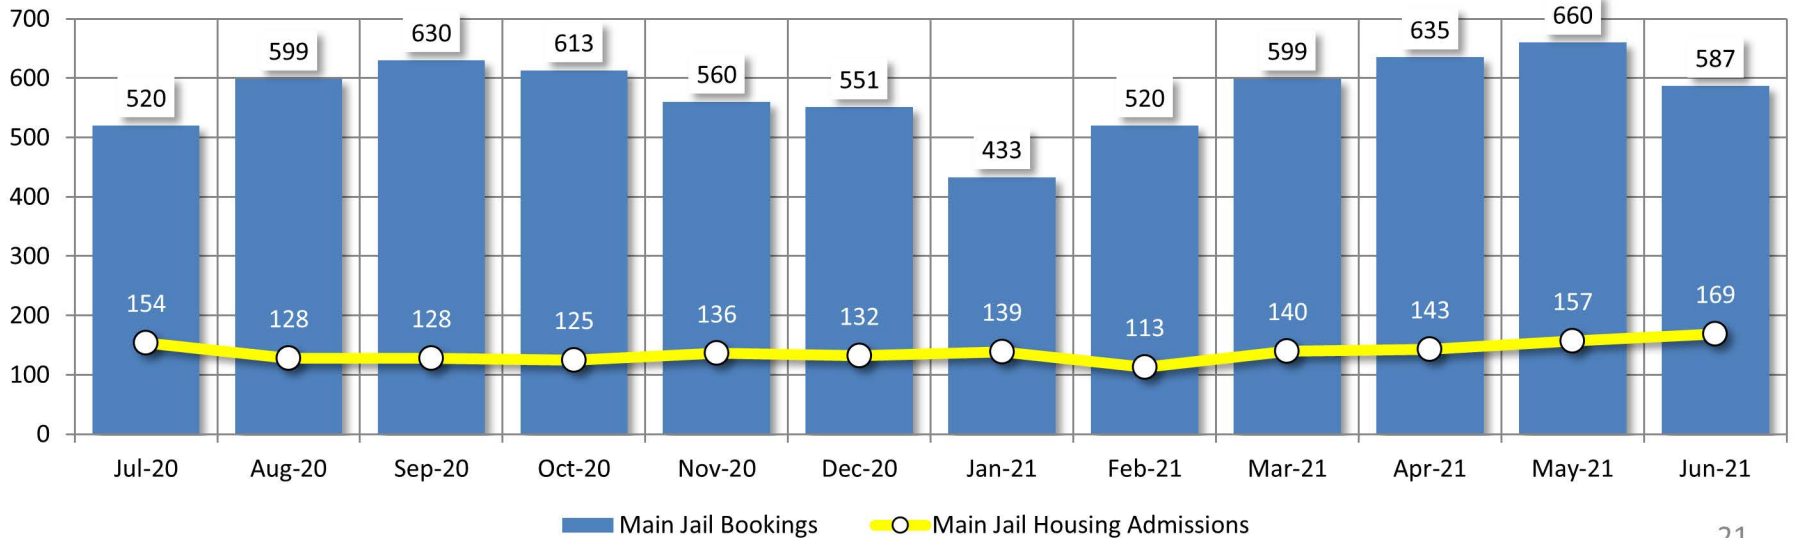

Detention Facilities - Average Daily Population

	Jul-20	Aug-20	Sep-20	Oct-20	Nov-20	Dec-20	Jan-21	Feb-21	Mar-21	Apr-21	May-21	June 2021	RC %	Averages
All Facilities	321	317	308	323	319	316	321	304	318	334	346	387	76%	326
RATED CAPACITY: 511														
Main Jail	216	225	226	236	218	227	231	215	223	235	248	277	87%	231
RATED CAPACITY: 319														
Rountree	48	48	39	44	54	43	39	43	41	42	43	63	66%	46
RATED CAPACITY: 96														
Blaine Street	10	9	12	11	10	6	9	6	11	14	14	0	0%	9
RATED CAPACITY: 32														
R&R Facility	48	35	31	32	41	40	33	39	43	43	41	47	73%	39
RATED CAPACITY: 64														

Monthly Population Averages

Bookings and Admissions

	Jul-20	Aug-20	Sep-20	Oct-20	Nov-20	Dec-20	Jan-21	Feb-21	Mar-21	Apr-21	May-21	June 2021	Averages
Main Jail Bookings	520	599	630	613	560	551	433	520	599	635	660	587	576
Main Jail Housing Admissions	154	128	128	125	136	132	139	113	140	143	157	169	139
Main Jail Misdemeanor Only Bookings	65%	61%	61%	65%	61%	68%	61%	65%	61%	58%	60%	59%	62%
Work Release Average Daily Count	28	17	19	37	30	35	42	28	33	64	81	88	42
CAP – Average Daily Count	4	3	8	12	9	16	15	21	27	20	24	25	15

Bookings and Admissions

Major Offenses by Inmate & Inmate Grievances

	Jul-20	Aug-20	Sep-20	Oct-20	Nov-20	Dec-20	Jan-21	Feb-21	Mar-21	Apr-21	May-21	June 2021	Averages
Major Offenses	88	67	64	61	84	75	69	89	85	98	95	121	83
Inmate Grievances	53	49	48	47	34	67	39	26	10	41	55	72	45