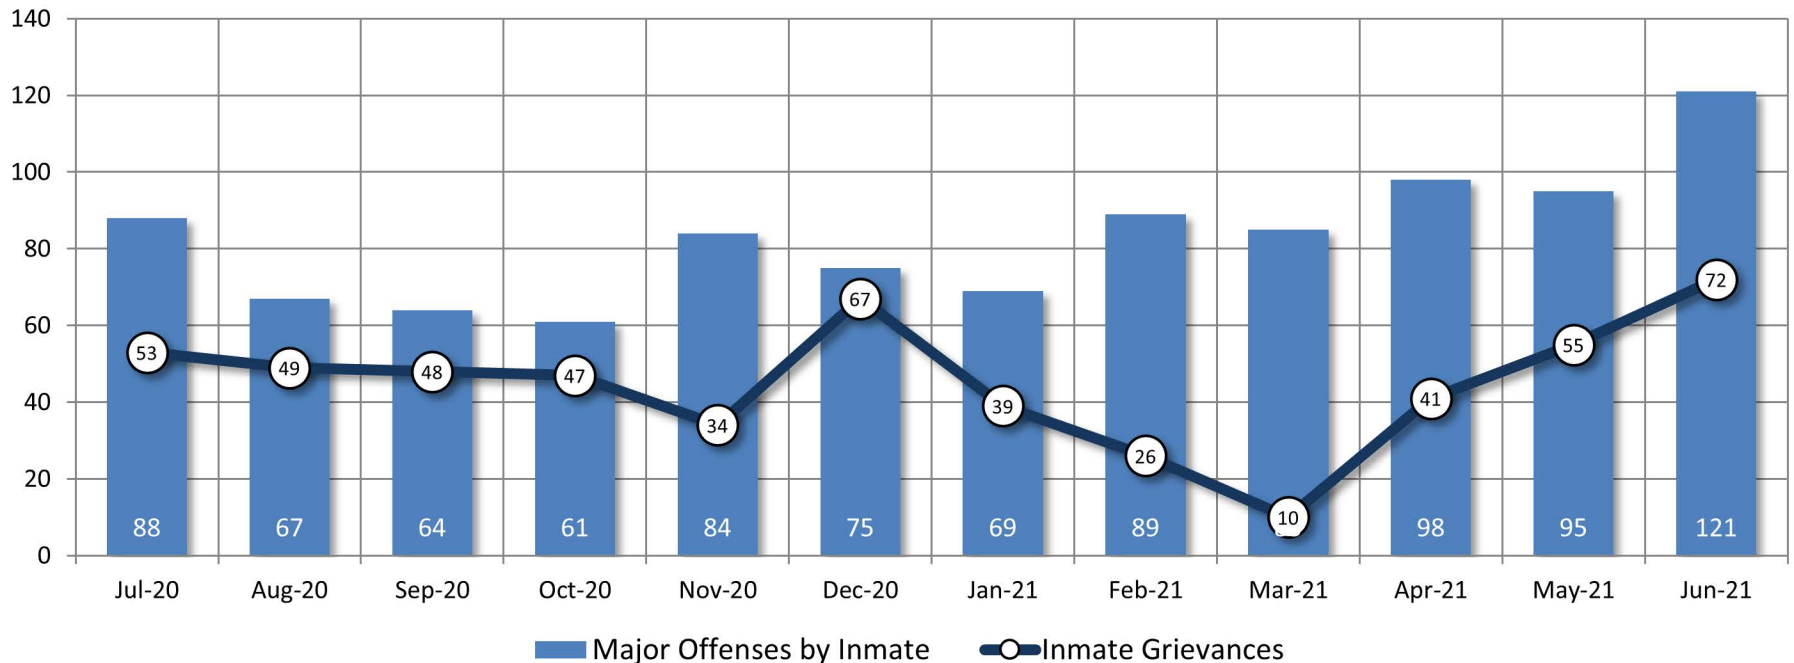

Major Offenses by Inmate & Inmate Grievances

	Jul-20	Aug-20	Sep-20	Oct-20	Nov-20	Dec-20	Jan-21	Feb-21	Mar-21	Apr-21	May-21	June 2021	Averages
Major Offenses	88	67	64	61	84	75	69	89	85	98	95	121	83
Inmate Grievances	53	49	48	47	34	67	39	26	10	41	55	72	45

Major Offenses by Inmate & Inmate Grievances by Month