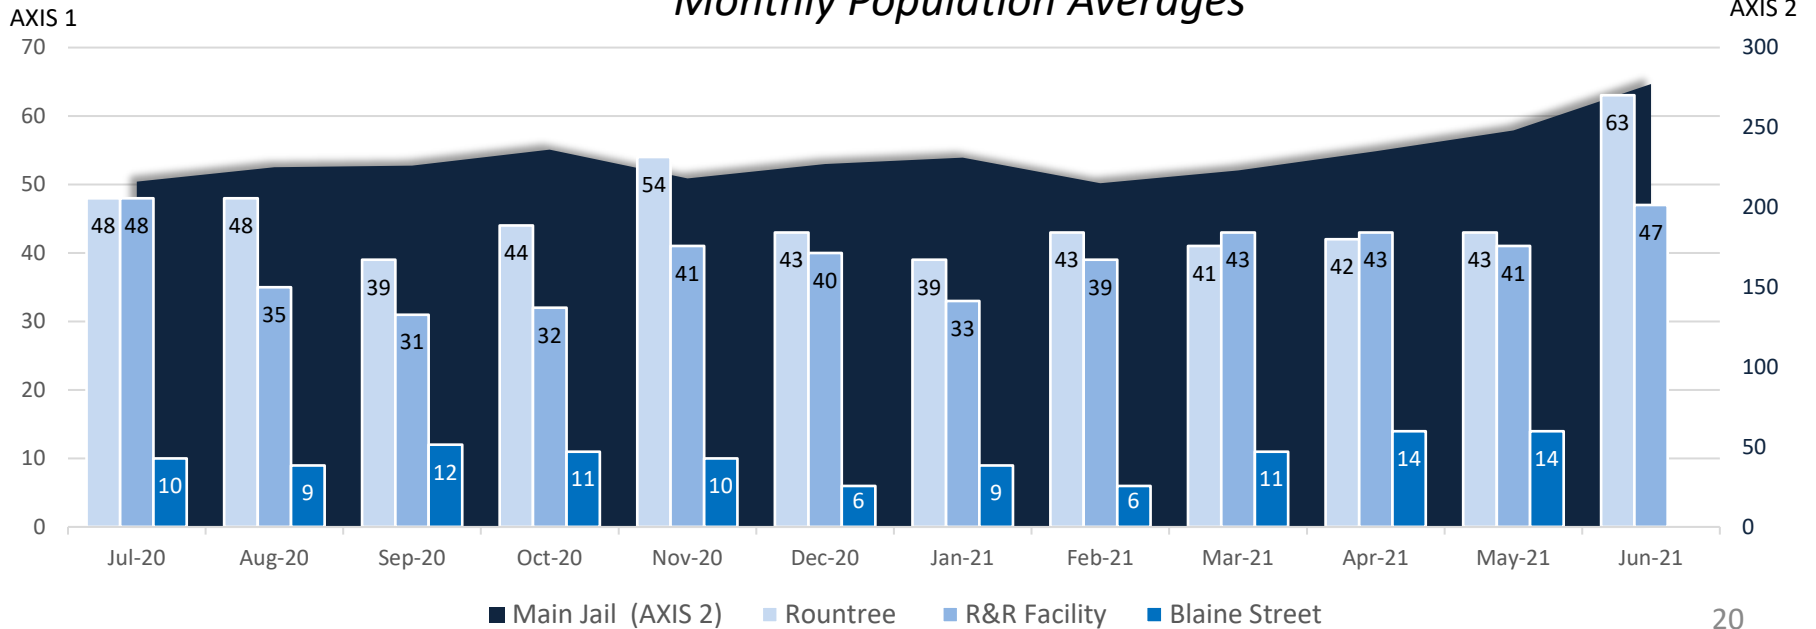

Detention Facilities - Average Daily Population

	Jul-20	Aug-20	Sep-20	Oct-20	Nov-20	Dec-20	Jan-21	Feb-21	Mar-21	Apr-21	May-21	June 2021	RC %	Averages
All Facilities	321	317	308	323	319	316	321	304	318	334	346	387	76%	326
RATED CAPACITY: 511														
Main Jail	216	225	226	236	218	227	231	215	223	235	248	277	87%	231
RATED CAPACITY: 319														
Rountree	48	48	39	44	54	43	39	43	41	42	43	63	66%	46
RATED CAPACITY: 96														
Blaine Street	10	9	12	11	10	6	9	6	11	14	14	0	0%	9
RATED CAPACITY: 32														
R&R Facility	48	35	31	32	41	40	33	39	43	43	41	47	73%	39
RATED CAPACITY: 64														

Monthly Population Averages

Bookings and Admissions

	Jul-20	Aug-20	Sep-20	Oct-20	Nov-20	Dec-20	Jan-21	Feb-21	Mar-21	Apr-21	May-21	June 2021	Averages
Main Jail Bookings	520	599	630	613	560	551	433	520	599	635	660	587	576
Main Jail Housing Admissions	154	128	128	125	136	132	139	113	140	143	157	169	139
Main Jail Misdemeanor Only Bookings	65%	61%	61%	65%	61%	68%	61%	65%	61%	58%	60%	59%	62%
Work Release Average Daily Count	28	17	19	37	30	35	42	28	33	64	81	88	42
CAP – Average Daily Count	4	3	8	12	9	16	15	21	27	20	24	25	15

Bookings and Admissions

Major Offenses by Inmate & Inmate Grievances

	Jul-20	Aug-20	Sep-20	Oct-20	Nov-20	Dec-20	Jan-21	Feb-21	Mar-21	Apr-21	May-21	June 2021	Averages
Major Offenses	88	67	64	61	84	75	69	89	85	98	95	121	83
Inmate Grievances	53	49	48	47	34	67	39	26	10	41	55	72	45