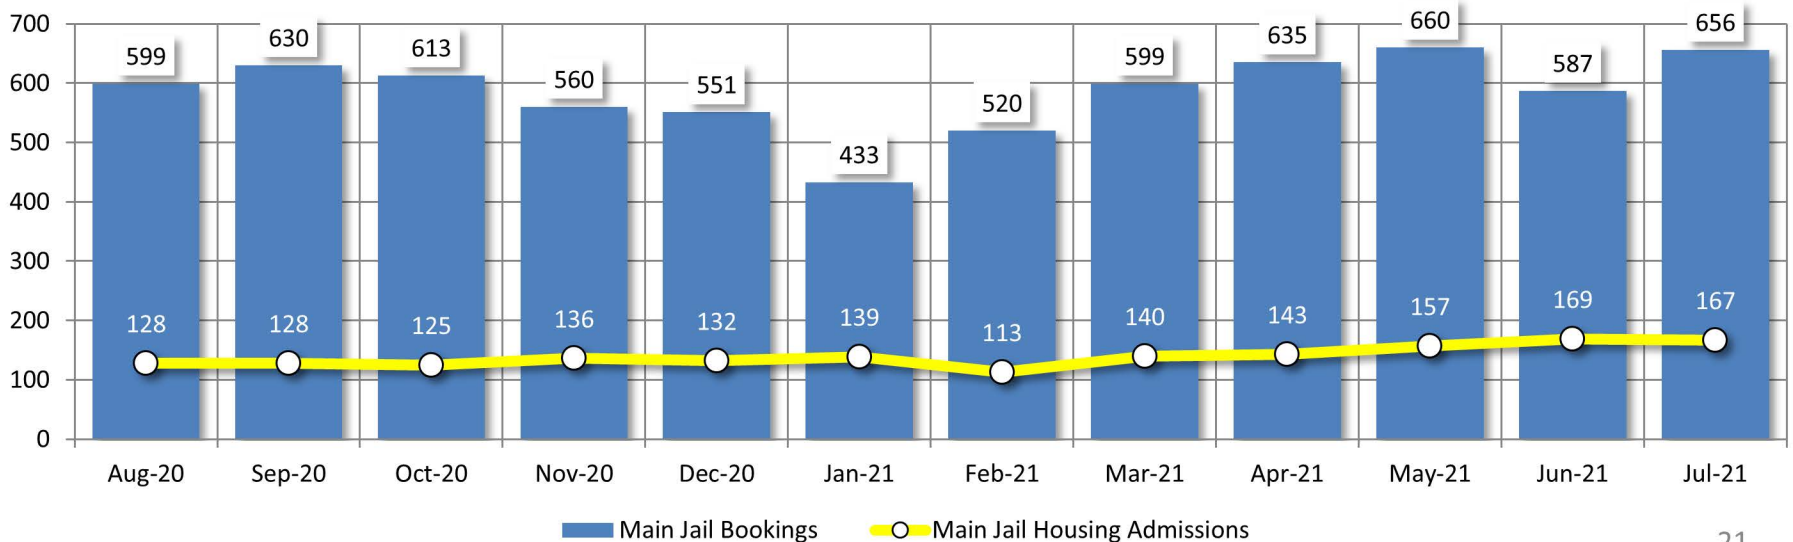

Detention Facilities - Average Daily Population

	Aug-20	Sep-20	Oct-20	Nov-20	Dec-20	Jan-21	Feb-21	Mar-21	Apr-21	May-21	Jun-21	July 2021	RC %	Averages
All Facilities	317	308	323	319	316	321	304	318	334	346	387	387	76%	332
RATED CAPACITY: 511														
Main Jail	225	226	236	218	227	231	215	223	235	248	277	275	86%	236
RATED CAPACITY: 319														
Rountree	48	39	44	54	43	39	43	41	42	43	63	59	61%	47
RATED CAPACITY: 96														
Blaine Street	9	12	11	10	6	9	6	11	14	14	0	0	0%	9
RATED CAPACITY: 32														
R&R Facility	35	31	32	41	40	33	39	43	43	41	47	53	83%	40
RATED CAPACITY: 64														

Monthly Population Averages

Bookings and Admissions

	Aug-20	Sep-20	Oct-20	Nov-20	Dec-20	Jan-21	Feb-21	Mar-21	Apr-21	May-21	Jun-21	July 2021	Averages
Main Jail Bookings	599	630	613	560	551	433	520	599	635	660	587	656	587
Main Jail Housing Admissions	128	128	125	136	132	139	113	140	143	157	169	167	140
Main Jail Misdemeanor Only Bookings	61%	61%	65%	61%	68%	61%	65%	61%	58%	60%	59%	59%	62%
Work Release Average Daily Count	17	19	37	30	35	42	28	33	64	81	88	92	47
CAP – Average Daily Count	3	8	12	9	16	15	21	27	20	24	25	19	17

Bookings and Admissions

Major Offenses by Inmate & Inmate Grievances

	Aug-20	Sep-20	Oct-20	Nov-20	Dec-20	Jan-21	Feb-21	Mar-21	Apr-21	May-21	Jun-21	July 2021	Averages
Major Offenses	67	64	61	84	75	69	89	85	98	95	121	116	85
Inmate Grievances	49	48	47	34	67	39	26	10	41	55	72	51	45