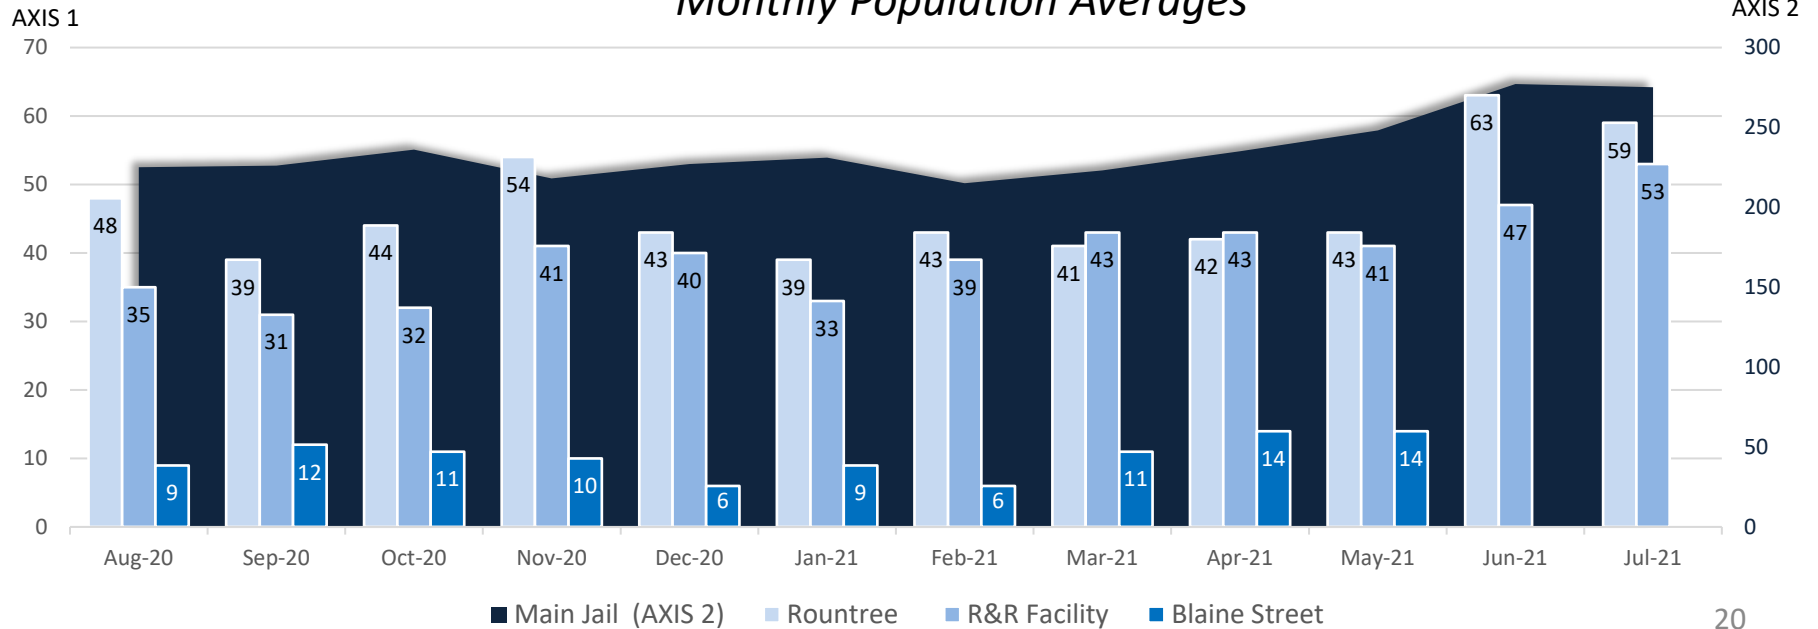

Detention Facilities - Average Daily Population

	Aug-20	Sep-20	Oct-20	Nov-20	Dec-20	Jan-21	Feb-21	Mar-21	Apr-21	May-21	Jun-21	July 2021	RC %	Averages
All Facilities	317	308	323	319	316	321	304	318	334	346	387	387	76%	332
RATED CAPACITY: 511														
Main Jail	225	226	236	218	227	231	215	223	235	248	277	275	86%	236
RATED CAPACITY: 319														
Rountree	48	39	44	54	43	39	43	41	42	43	63	59	61%	47
RATED CAPACITY: 96														
Blaine Street	9	12	11	10	6	9	6	11	14	14	0	0	0%	9
RATED CAPACITY: 32														
R&R Facility	35	31	32	41	40	33	39	43	43	41	47	53	83%	40
RATED CAPACITY: 64														

Monthly Population Averages

Bookings and Admissions

	Aug-20	Sep-20	Oct-20	Nov-20	Dec-20	Jan-21	Feb-21	Mar-21	Apr-21	May-21	Jun-21	July 2021	Averages
Main Jail Bookings	599	630	613	560	551	433	520	599	635	660	587	656	587
Main Jail Housing Admissions	128	128	125	136	132	139	113	140	143	157	169	167	140
Main Jail Misdemeanor Only Bookings	61%	61%	65%	61%	68%	61%	65%	61%	58%	60%	59%	59%	62%
Work Release Average Daily Count	17	19	37	30	35	42	28	33	64	81	88	92	47
CAP – Average Daily Count	3	8	12	9	16	15	21	27	20	24	25	19	17

Bookings and Admissions

Major Offenses by Inmate & Inmate Grievances

	Aug-20	Sep-20	Oct-20	Nov-20	Dec-20	Jan-21	Feb-21	Mar-21	Apr-21	May-21	Jun-21	July 2021	Averages
Major Offenses	67	64	61	84	75	69	89	85	98	95	121	116	85
Inmate Grievances	49	48	47	34	67	39	26	10	41	55	72	51	45