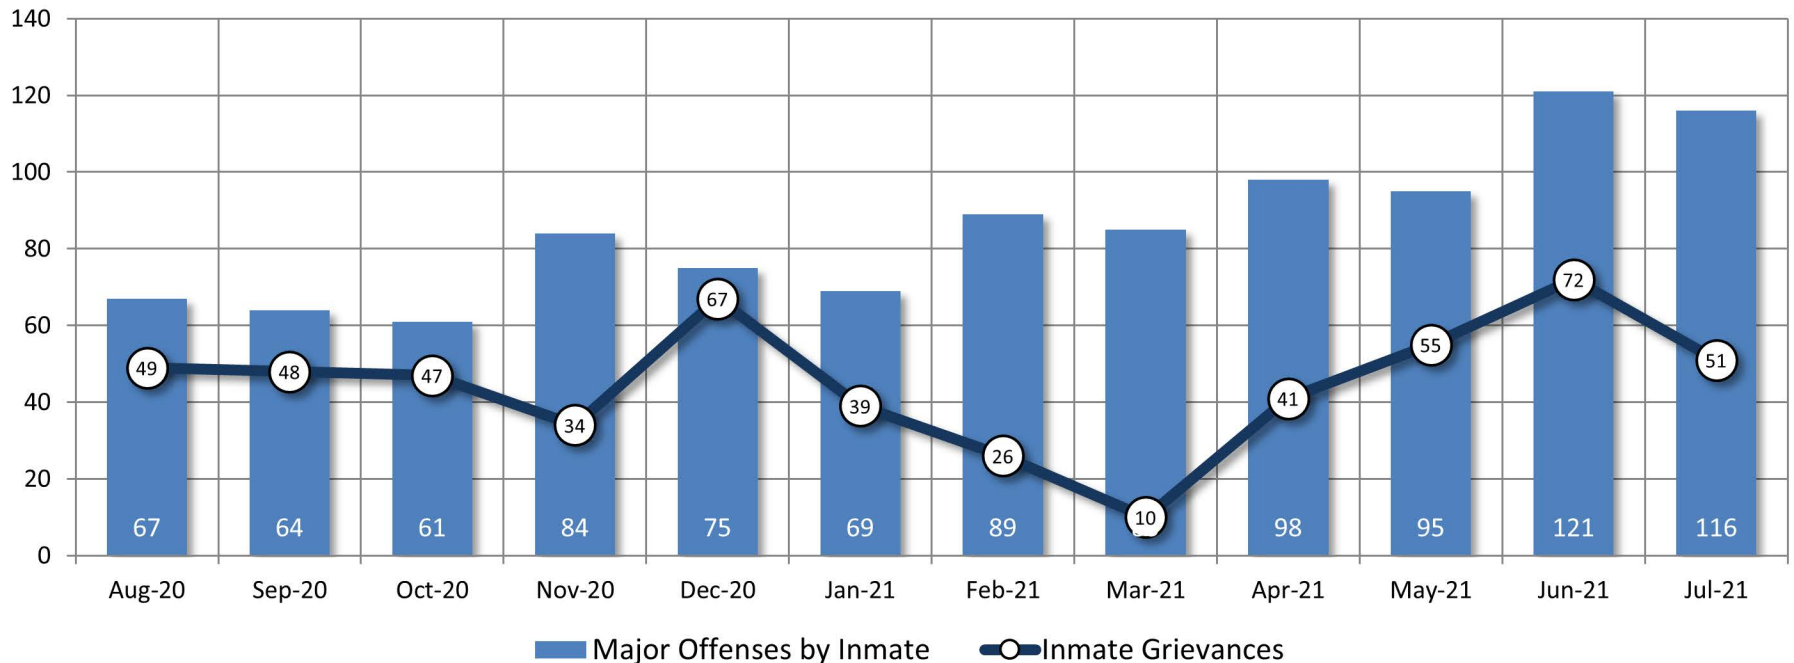

Major Offenses by Inmate & Inmate Grievances

	Aug-20	Sep-20	Oct-20	Nov-20	Dec-20	Jan-21	Feb-21	Mar-21	Apr-21	May-21	Jun-21	July 2021	Averages
Major Offenses	67	64	61	84	75	69	89	85	98	95	121	116	85
Inmate Grievances	49	48	47	34	67	39	26	10	41	55	72	51	45

Major Offenses by Inmate & Inmate Grievances by Month