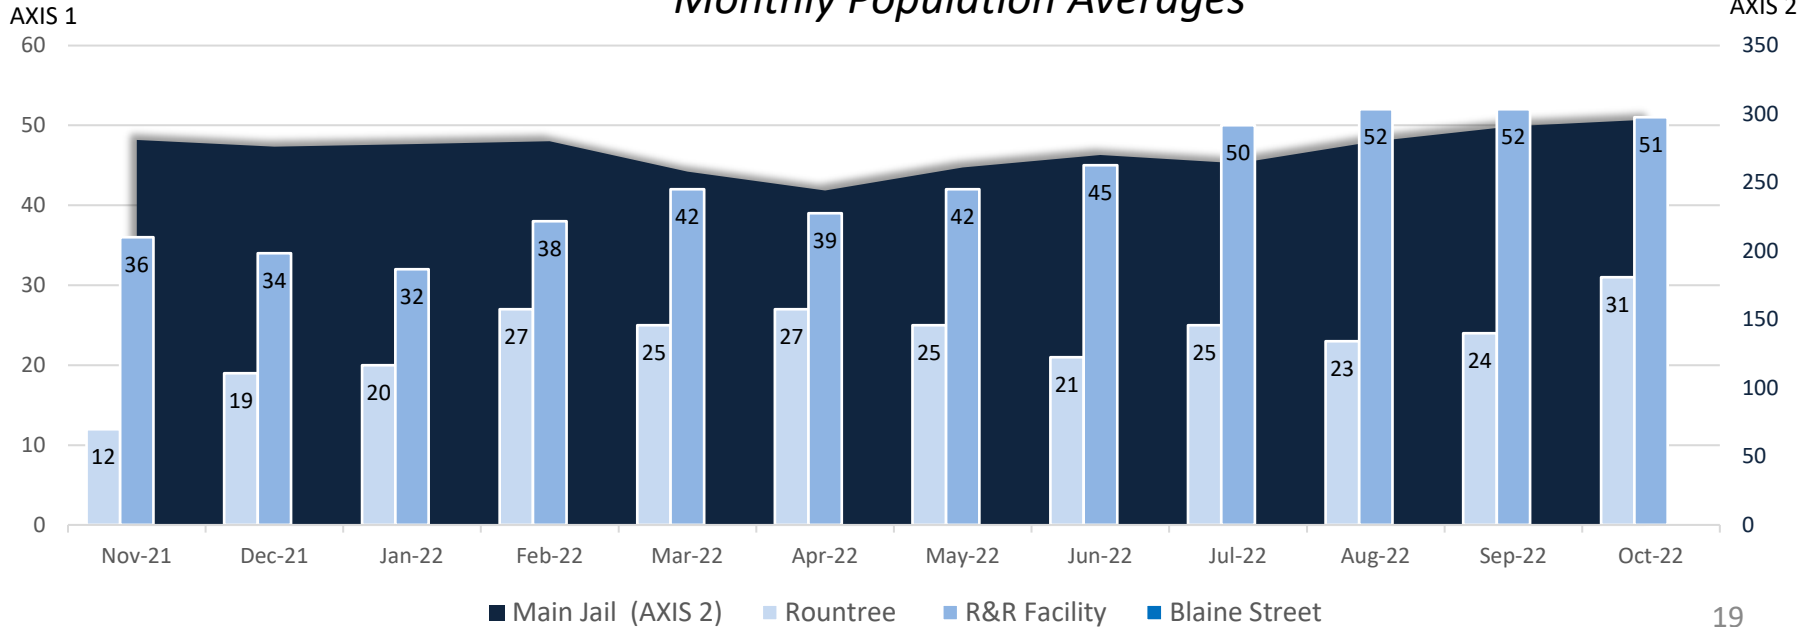

Detention Facilities - Average Daily Population

	Nov-21	Dec-21	Jan-22	Feb-22	Mar-22	Apr-22	May-22	Jun-22	Jul-22	Aug-22	Sep-22	October 2022	RC %	Averages
All Facilities	329	329	330	345	325	310	328	336	339	355	367	378	74%	339
RATED CAPACITY: 511														
Main Jail	281	276	278	280	258	244	261	270	264	280	291	296	93%	273
RATED CAPACITY: 319														
Rountree	12	19	20	27	25	27	25	21	25	23	24	31	32%	23
RATED CAPACITY: 96														
Blaine Street	0	0	0	0	0	0	0	0	0	0	0	0	0%	0
RATED CAPACITY: 32														
R&R Facility	36	34	32	38	42	39	42	45	50	52	52	51	80%	42
RATED CAPACITY: 64														

Monthly Population Averages

Bookings and Admissions

	Nov-21	Dec-21	Jan-22	Feb-22	Mar-22	Apr-22	May-22	Jun-22	Jul-22	Aug-22	Sep-22	October 2022	Averages
Main Jail Bookings	568	519	566	539	651	646	660	639	621	696	734	672	626
Main Jail Housing Admissions	140	135	114	154	147	135	135	128	172	154	158	155	144
Main Jail Misdemeanor Only Bookings	61%	58%	58%	62%	64%	62%	60%	62%	62%	58%	56%	60%	60%
Work Release Average Daily Count	81	75	67	69	75	75	84	102	92	63	86	56	77
CAP – Average Daily Count	12	16	3	8	10	10	12	11	15	10	17	9	11

Bookings and Admissions

Major Offenses by Inmate & Inmate Grievances

	Nov-21	Dec-21	Jan-22	Feb-22	Mar-22	Apr-22	May-22	Jun-22	Jul-22	Aug-22	Sep-22	October 2022	Averages
Major Offenses	85	69	53	79	107	90	89	67	130	130	94	107	92
Inmate Grievances	75	91	147	41	101	85	109	76	87	144	124	119	100