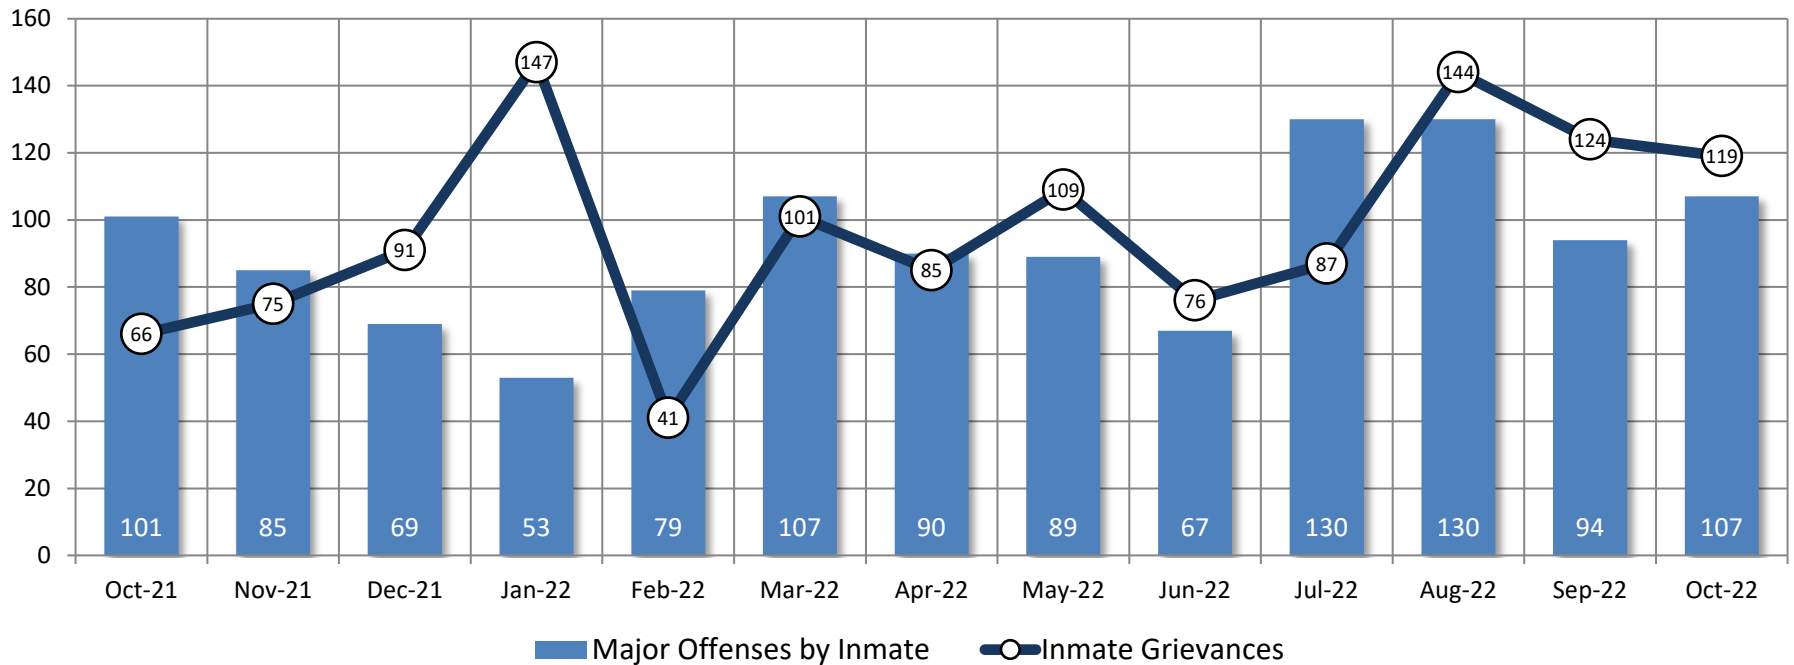

Major Offenses by Inmate & Inmate Grievances

	Nov-21	Dec-21	Jan-22	Feb-22	Mar-22	Apr-22	May-22	Jun-22	Jul-22	Aug-22	Sep-22	October 2022	Averages
Major Offenses	85	69	53	79	107	90	89	67	130	130	94	107	92
Inmate Grievances	75	91	147	41	101	85	109	76	87	144	124	119	100

Major Offenses by Inmate & Inmate Grievances by Month