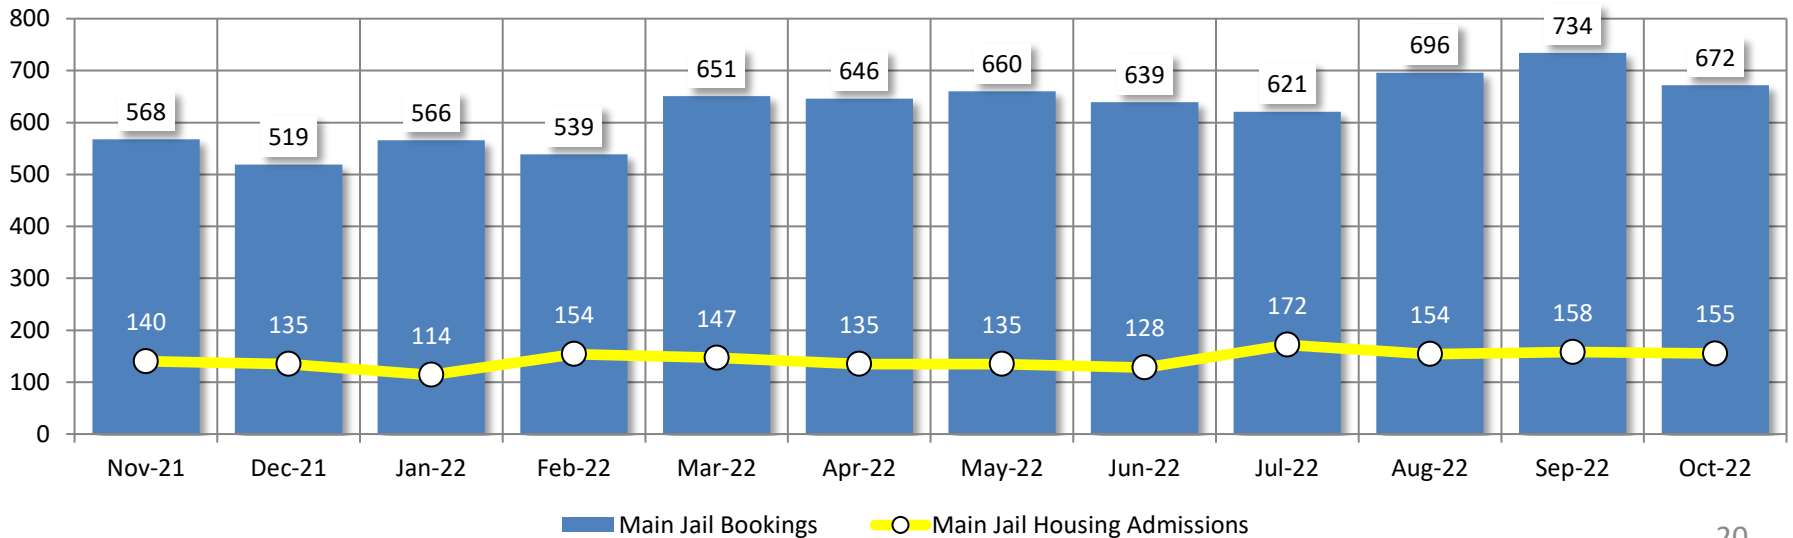

Detention Facilities - Average Daily Population

	Nov-21	Dec-21	Jan-22	Feb-22	Mar-22	Apr-22	May-22	Jun-22	Jul-22	Aug-22	Sep-22	October 2022	RC %	Averages
All Facilities	329	329	330	345	325	310	328	336	339	355	367	378	74%	339
RATED CAPACITY: 511														
Main Jail	281	276	278	280	258	244	261	270	264	280	291	296	93%	273
RATED CAPACITY: 319														
Rountree	12	19	20	27	25	27	25	21	25	23	24	31	32%	23
RATED CAPACITY: 96														
Blaine Street	0	0	0	0	0	0	0	0	0	0	0	0	0%	0
RATED CAPACITY: 32														
R&R Facility	36	34	32	38	42	39	42	45	50	52	52	51	80%	42
RATED CAPACITY: 64														

Monthly Population Averages

Bookings and Admissions

	Nov-21	Dec-21	Jan-22	Feb-22	Mar-22	Apr-22	May-22	Jun-22	Jul-22	Aug-22	Sep-22	October 2022	Averages
Main Jail Bookings	568	519	566	539	651	646	660	639	621	696	734	672	626
Main Jail Housing Admissions	140	135	114	154	147	135	135	128	172	154	158	155	144
Main Jail Misdemeanor Only Bookings	61%	58%	58%	62%	64%	62%	60%	62%	62%	58%	56%	60%	60%
Work Release Average Daily Count	81	75	67	69	75	75	84	102	92	63	86	56	77
CAP – Average Daily Count	12	16	3	8	10	10	12	11	15	10	17	9	11

Bookings and Admissions

Major Offenses by Inmate & Inmate Grievances

	Nov-21	Dec-21	Jan-22	Feb-22	Mar-22	Apr-22	May-22	Jun-22	Jul-22	Aug-22	Sep-22	October 2022	Averages
Major Offenses	85	69	53	79	107	90	89	67	130	130	94	107	92
Inmate Grievances	75	91	147	41	101	85	109	76	87	144	124	119	100