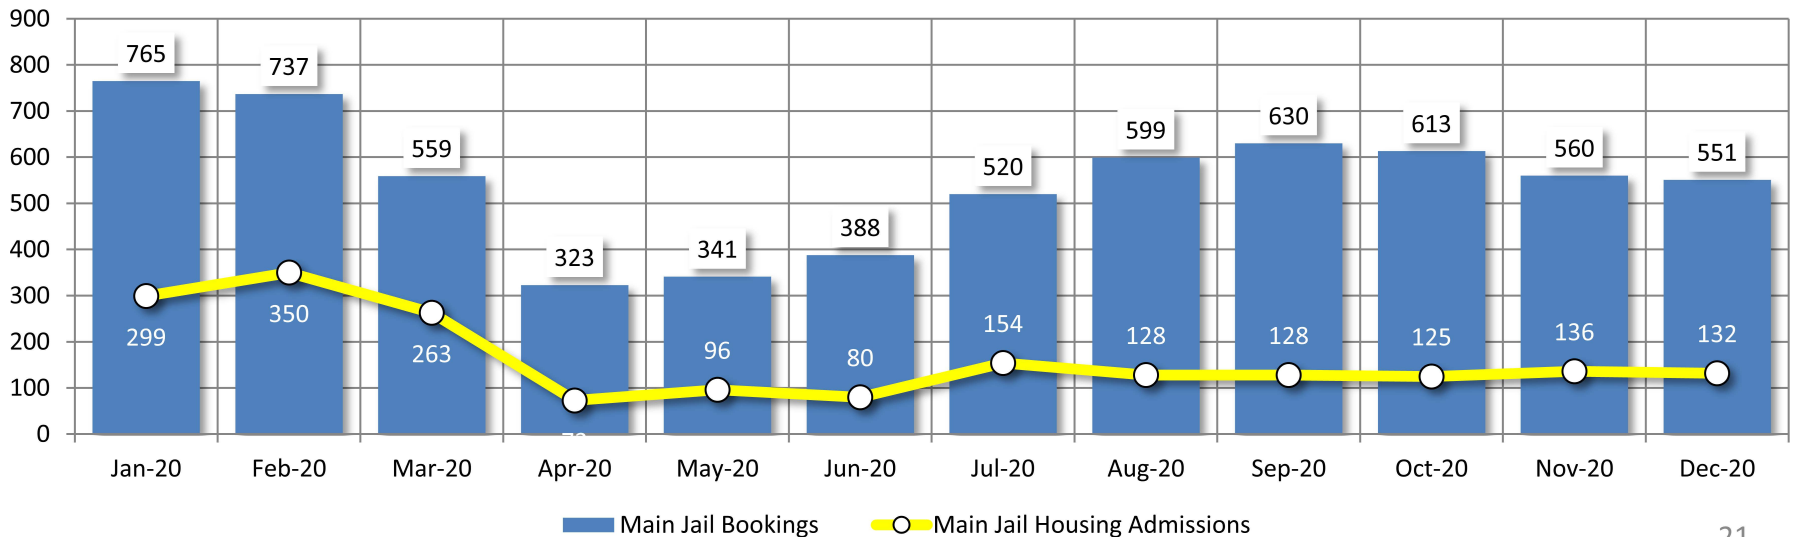

Detention Facilities - Average Daily Population

	Jan-20	Feb-20	Mar-20	Apr-20	May-20	Jun-20	Jul-20	Aug-20	Sep-20	Oct-20	Nov-20	December 2020	RC %	Averages
All Facilities	438	447	421	294	293	307	321	317	308	323	319	316	62%	342
RATED CAPACITY: 511														
Main Jail	288	289	266	182	187	191	216	225	226	236	218	227	71%	229
RATED CAPACITY: 319														
Rountree	84	85	81	54	55	58	48	48	39	44	54	43	45%	58
RATED CAPACITY: 96														
Blaine Street	18	19	24	15	15	12	10	9	12	11	10	6	19%	13
RATED CAPACITY: 32														
R&R Facility	57	62	59	46	40	47	48	35	31	32	41	40	63%	45
RATED CAPACITY: 64														

Monthly Population Averages

Bookings and Admissions

	Jan-20	Feb-20	Mar-20	Apr-20	May-20	Jun-20	Jul-20	Aug-20	Sep-20	Oct-20	Nov-20	December 2020	Averages
Main Jail Bookings	765	737	559	323	341	388	520	599	630	613	560	551	549
Main Jail Housing Admissions	299	350	263	73	96	80	154	128	128	125	136	132	164
Main Jail Misdemeanor Only Bookings	59%	63%	60%	54%	59%	57%	65%	61%	61%	65%	61%	68%	61%
Work Release Average Daily Count	58	186	153	37	33	33	28	17	19	37	30	35	56
CAP – Average Daily Count	15	36	33	7	7	30	4	3	8	12	9	16	13

Bookings and Admissions

Major Offenses by Inmate & Inmate Grievances

	Jan-20	Feb-20	Mar-20	Apr-20	May-20	Jun-20	Jul-20	Aug-20	Sep-20	Oct-20	Nov-20	December 2020	Averages
Major Offenses	78	78	83	52	57	65	88	67	64	61	84	75	71
Inmate Grievances	57	63	57	29	26	33	53	49	48	47	34	67	47