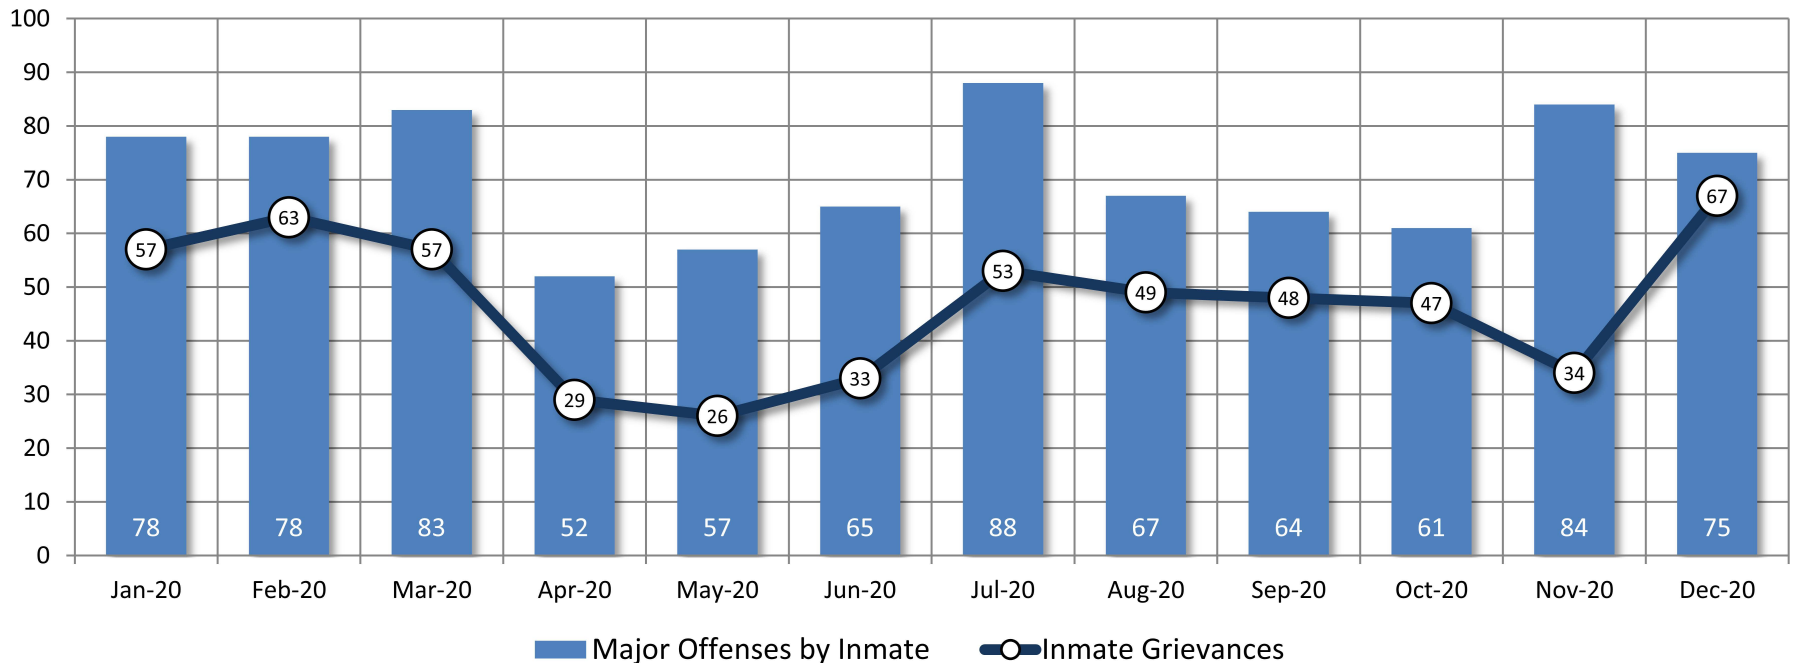

Major Offenses by Inmate & Inmate Grievances

	Jan-20	Feb-20	Mar-20	Apr-20	May-20	Jun-20	Jul-20	Aug-20	Sep-20	Oct-20	Nov-20	December 2020	Averages
Major Offenses	78	78	83	52	57	65	88	67	64	61	84	75	71
Inmate Grievances	57	63	57	29	26	33	53	49	48	47	34	67	47

Major Offenses by Inmate & Inmate Grievances by Month