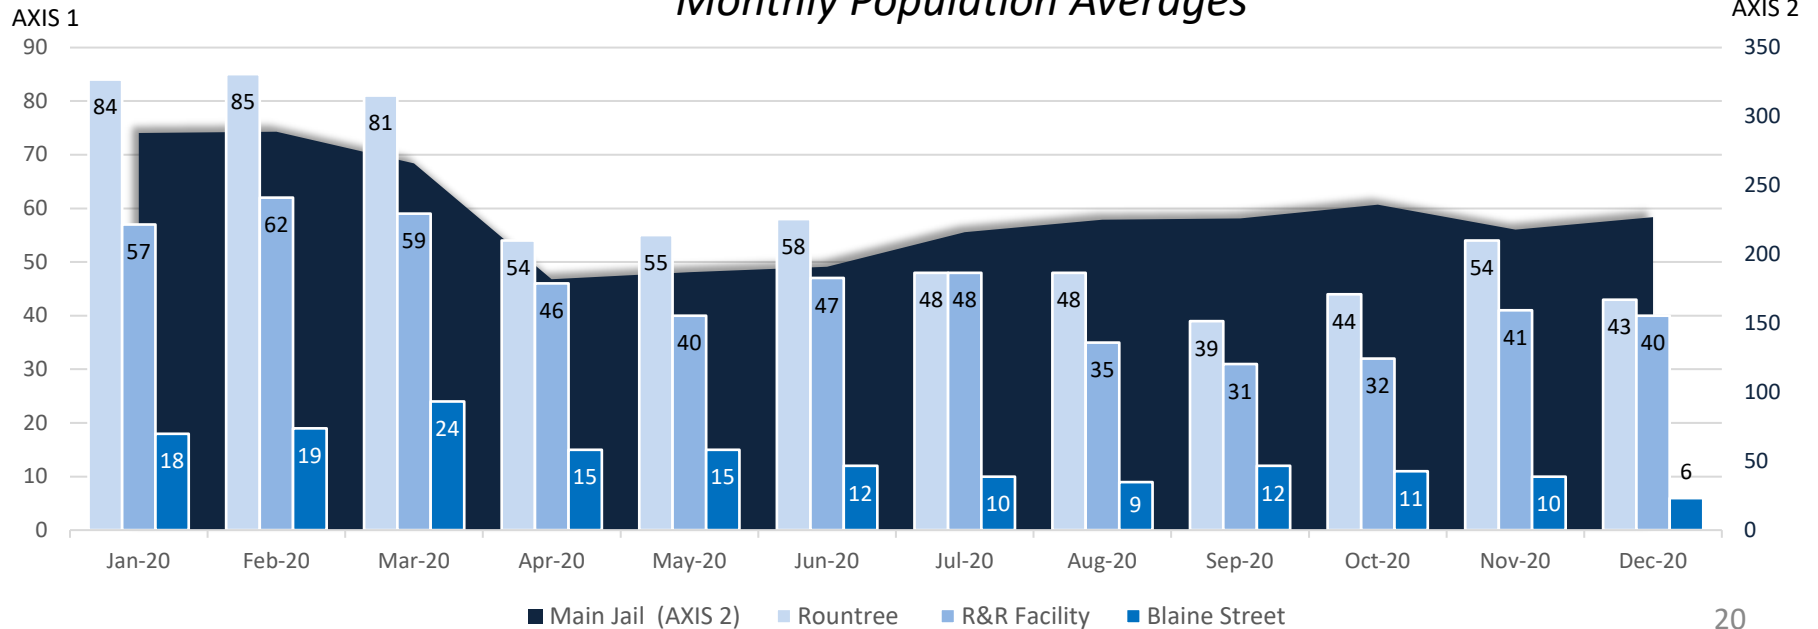

Detention Facilities - Average Daily Population

	Jan-20	Feb-20	Mar-20	Apr-20	May-20	Jun-20	Jul-20	Aug-20	Sep-20	Oct-20	Nov-20	December 2020	RC %	Averages
All Facilities	438	447	421	294	293	307	321	317	308	323	319	316	62%	342
RATED CAPACITY: 511														
Main Jail	288	289	266	182	187	191	216	225	226	236	218	227	71%	229
RATED CAPACITY: 319														
Rountree	84	85	81	54	55	58	48	48	39	44	54	43	45%	58
RATED CAPACITY: 96														
Blaine Street	18	19	24	15	15	12	10	9	12	11	10	6	19%	13
RATED CAPACITY: 32														
R&R Facility	57	62	59	46	40	47	48	35	31	32	41	40	63%	45
RATED CAPACITY: 64														

Monthly Population Averages

Bookings and Admissions

	Jan-20	Feb-20	Mar-20	Apr-20	May-20	Jun-20	Jul-20	Aug-20	Sep-20	Oct-20	Nov-20	December 2020	Averages
Main Jail Bookings	765	737	559	323	341	388	520	599	630	613	560	551	549
Main Jail Housing Admissions	299	350	263	73	96	80	154	128	128	125	136	132	164
Main Jail Misdemeanor Only Bookings	59%	63%	60%	54%	59%	57%	65%	61%	61%	65%	61%	68%	61%
Work Release Average Daily Count	58	186	153	37	33	33	28	17	19	37	30	35	56
CAP – Average Daily Count	15	36	33	7	7	30	4	3	8	12	9	16	13

Bookings and Admissions

Major Offenses by Inmate & Inmate Grievances

	Jan-20	Feb-20	Mar-20	Apr-20	May-20	Jun-20	Jul-20	Aug-20	Sep-20	Oct-20	Nov-20	December 2020	Averages
Major Offenses	78	78	83	52	57	65	88	67	64	61	84	75	71
Inmate Grievances	57	63	57	29	26	33	53	49	48	47	34	67	47