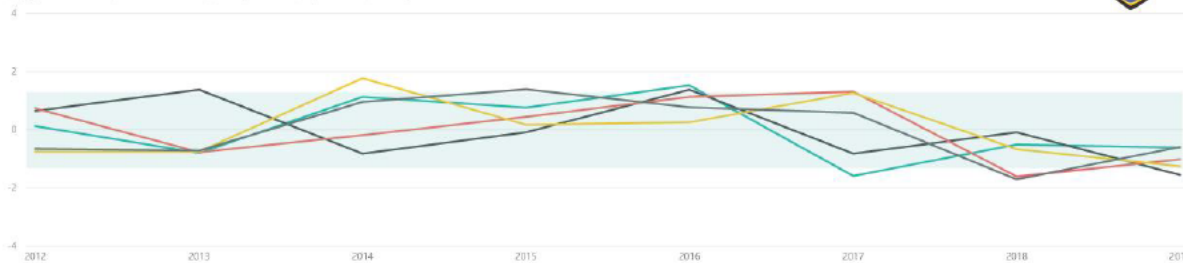

Property Crimes Z-Scores