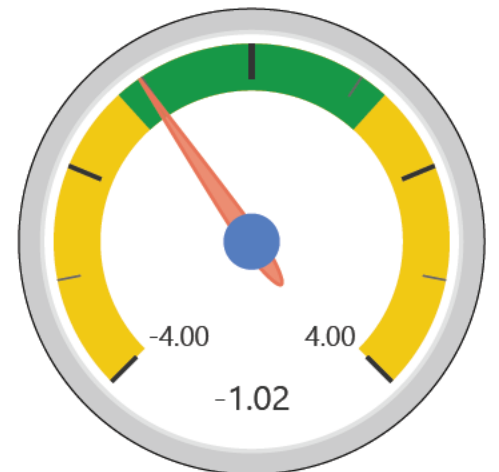

The data shows there was a slight decrease in overall Part 1 crime. Sexual assault, arson and auto theft showed substantially lower reported incidents this year, while robbery showed an increase. All crime reporting results are within the acceptable range of standard deviation according to the UCR annual dashboard. Homicide is below the standard deviation range.

The Z-Score, or threshold analysis, measures the difference of a rolling five year average from current crime data. The further the number departs from zero indicates the amount the crime pattern has shifted in a positive or negative direction. When negative shifts occur, police managers examine why the deviation and adjust tactics to abate crime.

**<http://www.dof.ca.gov>

***A value of zero creates an infinite percent increase/decrease which cannot be quantified

UCR Annual Dashboard - Overall Z-Scores

Agg Assault

Arson

Homicide

Rape

Auto Theft

Burglary

Robbery

Larceny

UCR Annual Overview - Overall Z-Scores

Violent Crimes Z Scores

● Agg Assault Z-Score ● Homicide Z-Score ● Larceny Z-Score ● Rape Z-Score ● Robbery Z-Score

Property Crimes Z Scores

● Arson Z-Score ● Auto Theft Z-Score ● Larceny Z-Score