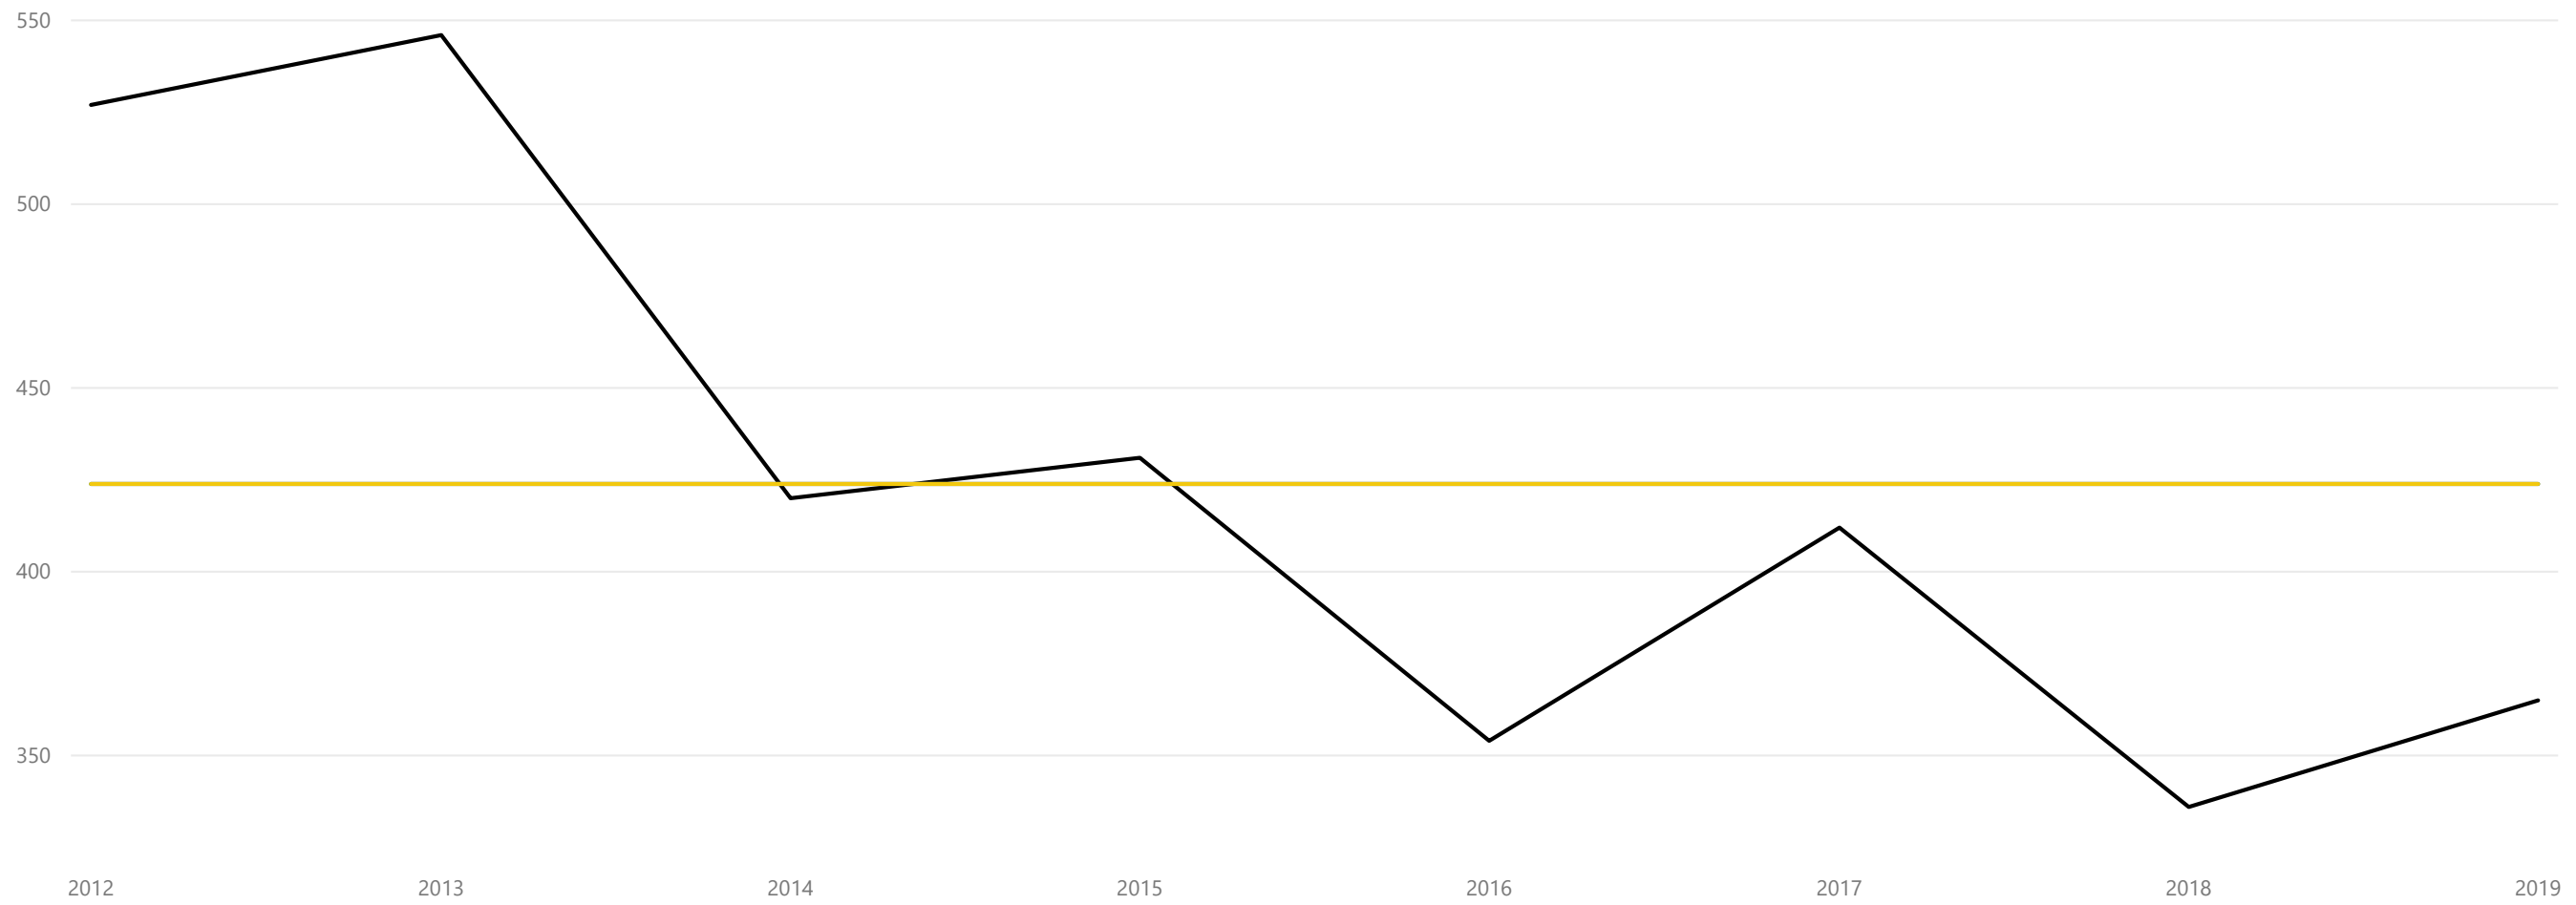

UCR Annual Overview - Burglary

Burglary