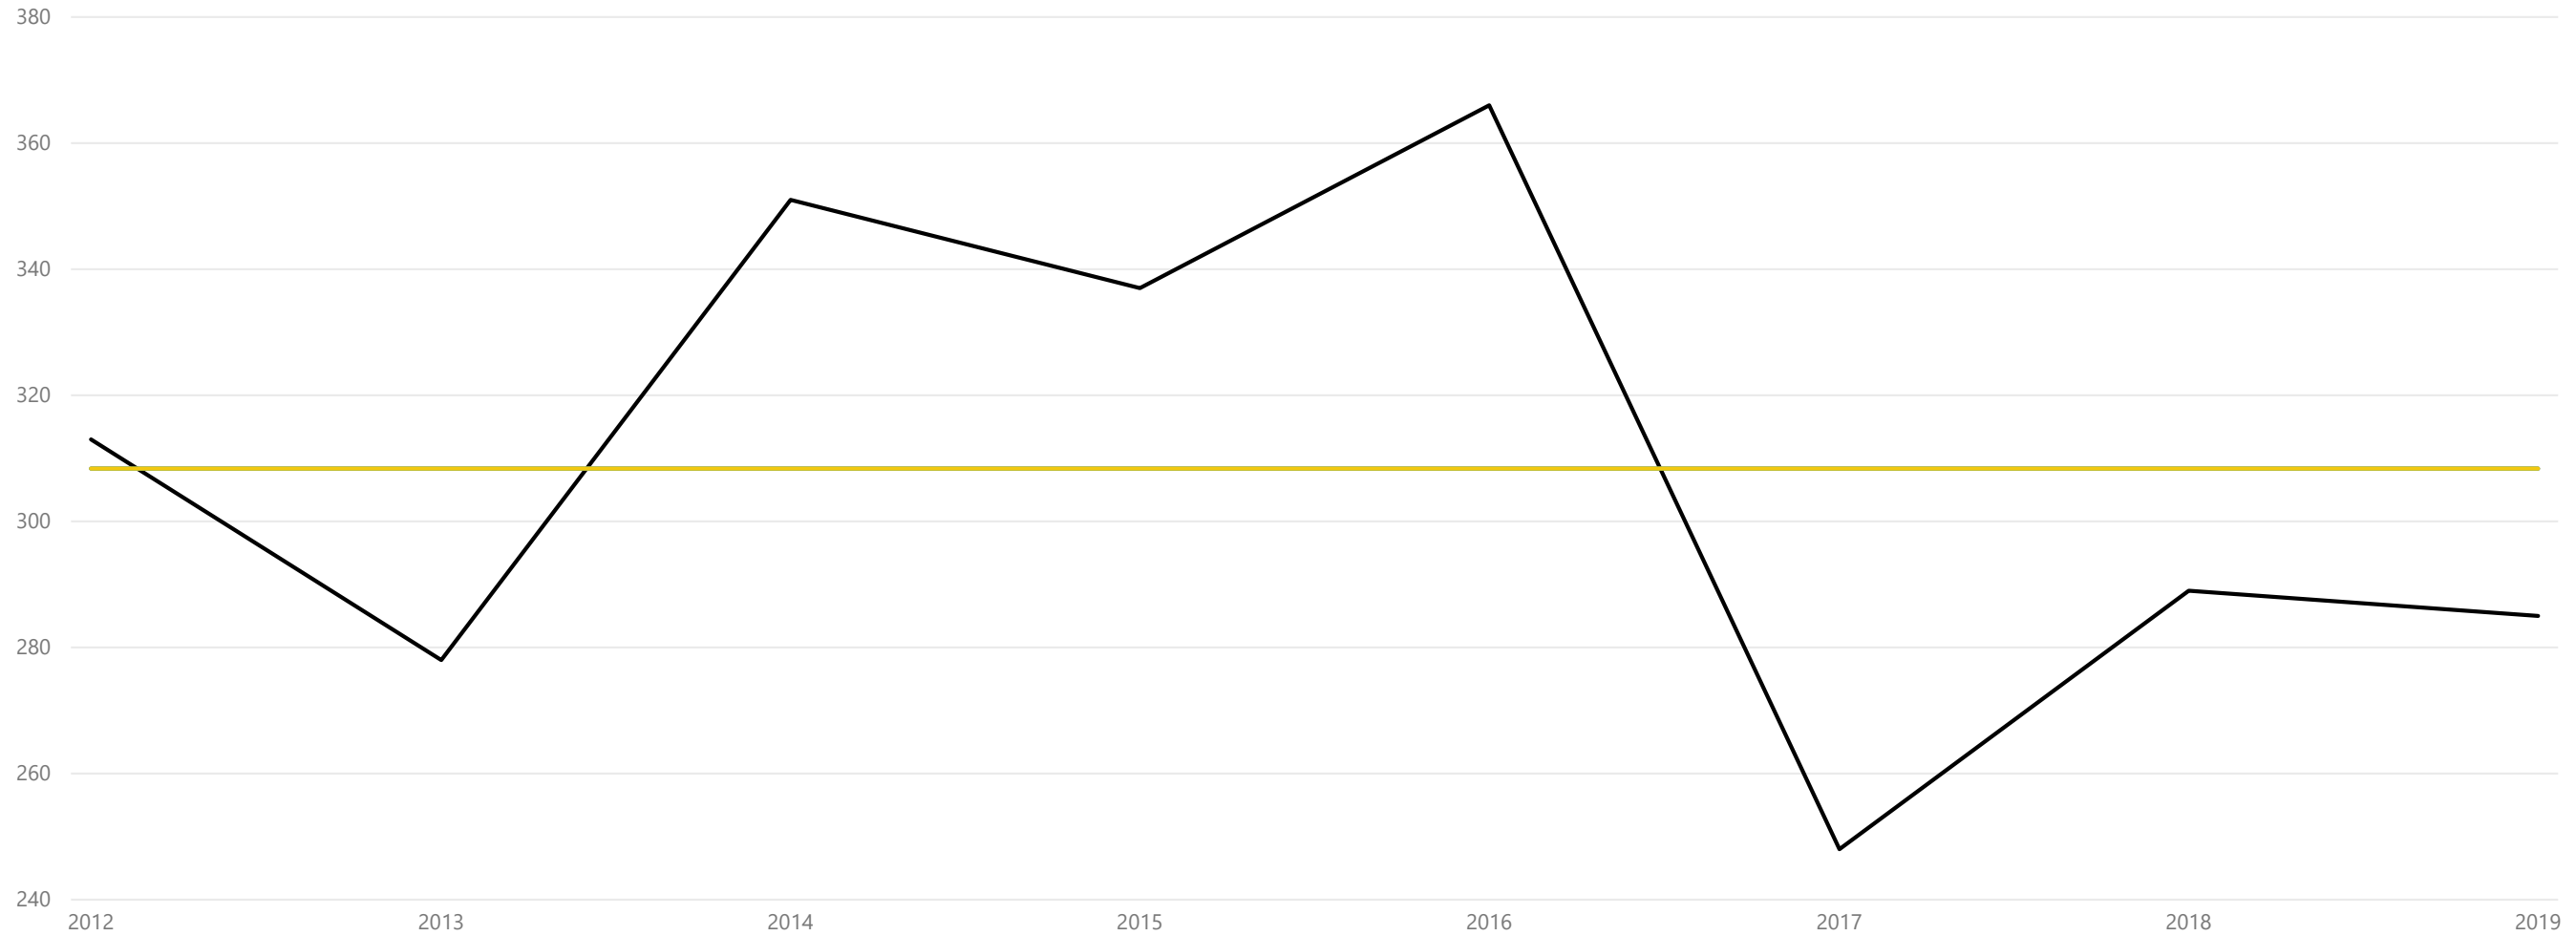

UCR Annual Overview - Agg Assault

Agg Assault