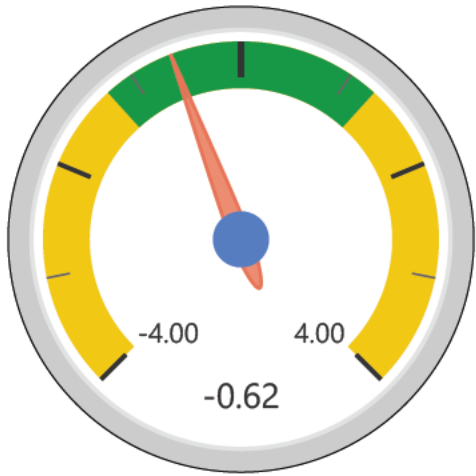

The data shows there was a slight decrease in overall Part 1 crime. Sexual assault, arson and auto theft showed substantially lower reported incidents this year, while robbery showed an increase. All crime reporting results are within the acceptable range of standard deviation according to the UCR annual dashboard. Homicide is below the standard deviation range.

The Z-Score, or threshold analysis, measures the difference of a rolling five year average from current crime data. The further the number departs from zero indicates the amount the crime pattern has shifted in a positive or negative direction. When negative shifts occur, police managers examine why the deviation and adjust tactics to abate crime.

**<http://www.dof.ca.gov>

***A value of zero creates an infinite percent increase/decrease which cannot be quantified

UCR Annual Dashboard - Overall Z-Scores

Agg Assault

Arson

Homicide

Rape

Auto Theft

Burglary

Robbery

Larceny

UCR Annual Overview - Overall Z-Scores

Violent Crimes Z Scores

● Agg Assault Z-Score ● Homicide Z-Score ● Larceny Z-Score ● Rape Z-Score ● Robbery Z-Score

Property Crimes Z Scores

● Arson Z-Score ● Auto Theft Z-Score ● Larceny Z-Score