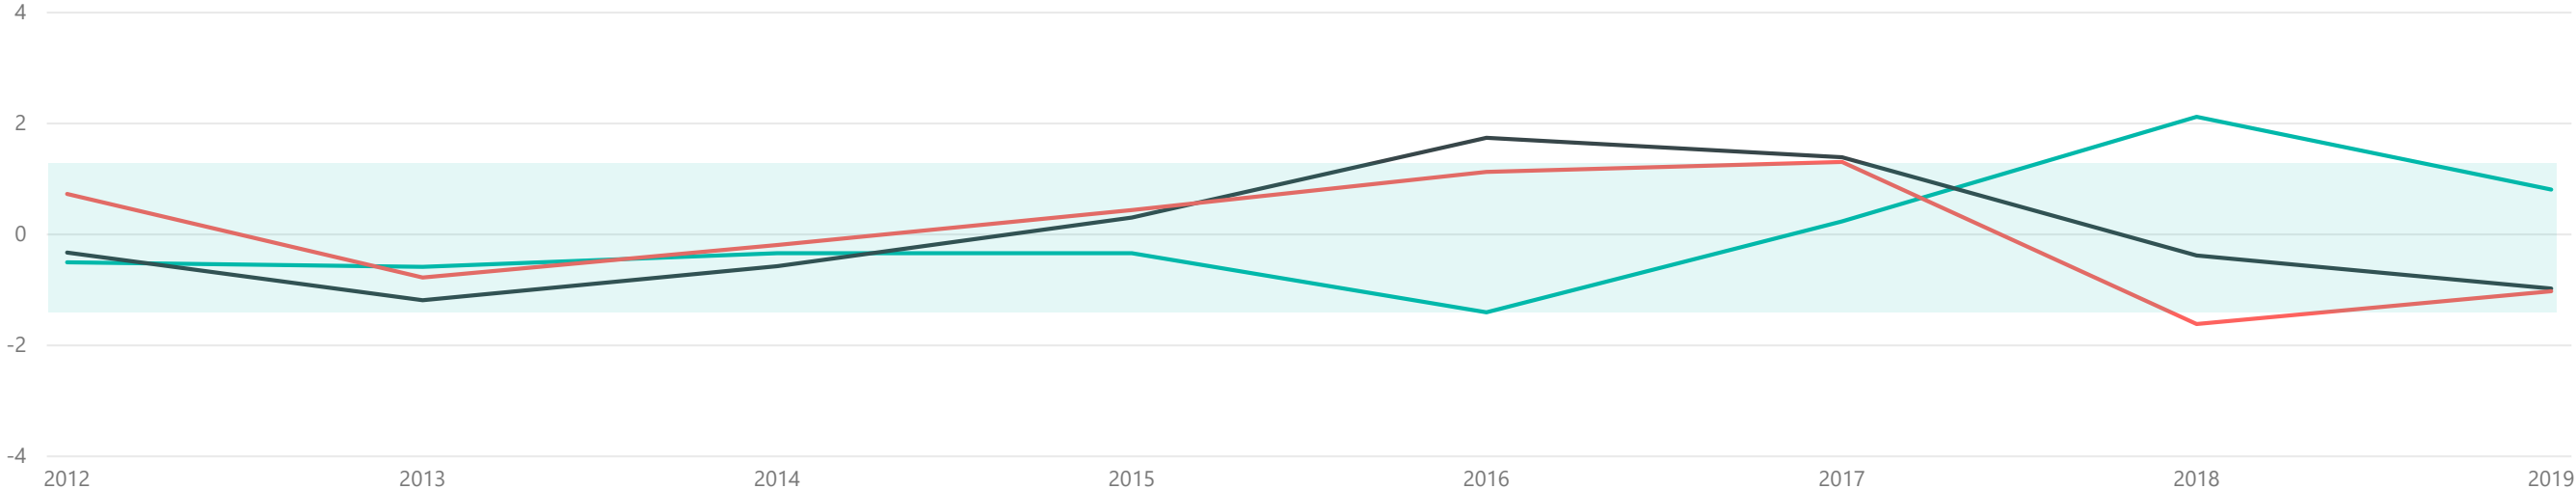

The data shows there was a slight decrease in overall Part 1 crime. Sexual assault, arson and auto theft showed substantially lower reported incidents this year, while robbery showed an increase. All crime reporting results are within the acceptable range of standard deviation according to the UCR annual dashboard. Homicide is below the standard deviation range.

The Z-Score, or threshold analysis, measures the difference of a rolling five year average from current crime data. The further the number departs from zero indicates the amount the crime pattern has shifted in a positive or negative direction. When negative shifts occur, police managers examine why the deviation and adjust tactics to abate crime.

Burglary

Robbery

Larceny

UCR Annual Overview - Overall Z-Scores

Violent Crimes Z Scores

● Agg Assault Z-Score ● Homicide Z-Score ● Larceny Z-Score ● Rape Z-Score ● Robbery Z-Score

Property Crimes Z Scores

● Arson Z-Score ● Auto Theft Z-Score ● Larceny Z-Score