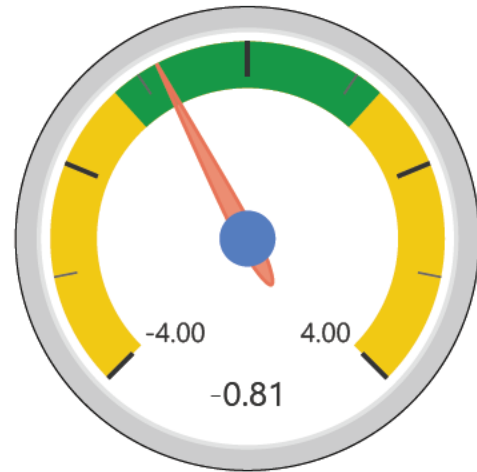

The data shows there was a slight decrease in overall Part 1 crime. Sexual assault, arson and auto theft showed substantially lower reported incidents this year, while robbery showed an increase. All crime reporting results are within the acceptable range of standard deviation according to the UCR annual dashboard. Homicide is below the standard deviation range.

The Z-Score, or threshold analysis, measures the difference of a rolling five year average from current crime data. The further the number departs from zero indicates the amount the crime pattern has shifted in a positive or negative direction. When negative shifts occur, police managers examine why the deviation and adjust tactics to abate crime.

**<http://www.dof.ca.gov>

***A value of zero creates an infinite percent increase/decrease which cannot be quantified

UCR Annual Dashboard - Overall Z-Scores

Agg Assault

Arson

Homicide

Rape

Auto Theft

Burglary

Robbery

Larceny

UCR Annual Overview - Overall Z-Scores

Violent Crimes Z Scores

● Agg Assault Z-Score ● Homicide Z-Score ● Larceny Z-Score ● Rape Z-Score ● Robbery Z-Score

Property Crimes Z Scores

● Arson Z-Score ● Auto Theft Z-Score ● Larceny Z-Score