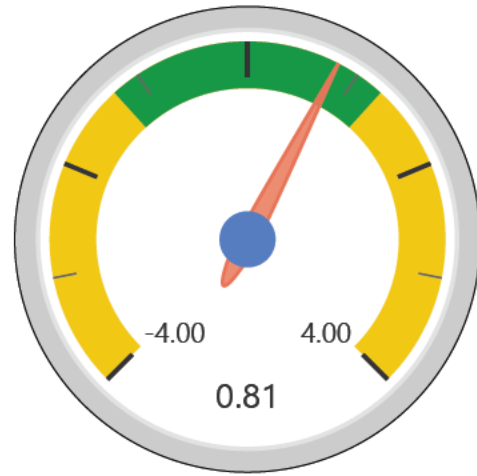

The data shows there was a slight decrease in overall Part 1 crime. Sexual assault, arson and auto theft showed substantially lower reported incidents this year, while robbery showed an increase. All crime reporting results are within the acceptable range of standard deviation according to the UCR annual dashboard. Homicide is below the standard deviation range.

The Z-Score, or threshold analysis, measures the difference of a rolling five year average from current crime data. The further the number departs from zero indicates the amount the crime pattern has shifted in a positive or negative direction. When negative shifts occur, police managers examine why the deviation and adjust tactics to abate crime.

Attached Santa Cruz Police 2019 Crime Stats & Annual UCR Dashboard Z-Scores

**Santa Cruz Police Department
Uniform Crime Reporting
Part 1 Crimes
2019 Report**

	2018	2019	Percent Change
Homicide	2	0	N/A***
Rape	34	29	-15%
Robbery	66	89	35%
Aggravated Assault	289	272	-6%
Violent Crime Total	391	390	0%
Violent Crime Rate Per 1,000 Residents*	5.9	5.9	-1%
Burglary	336	348	4%
Larceny	2308	2363	2%
Auto Theft	261	221	-15%
Property Crime Total	2905	2932	1%
Property Crime Rate Per 1,000 Residents*	43.9	44.1	0%
Arson	53	34	-36%
Population Estimate**	66,170	66,454	

**<http://www.dof.ca.gov>

***A value of zero creates an infinite percent increase/decrease which cannot be quantified

UCR Annual Dashboard - Overall Z-Scores

Agg Assault

Arson

Homicide

Rape

Auto Theft