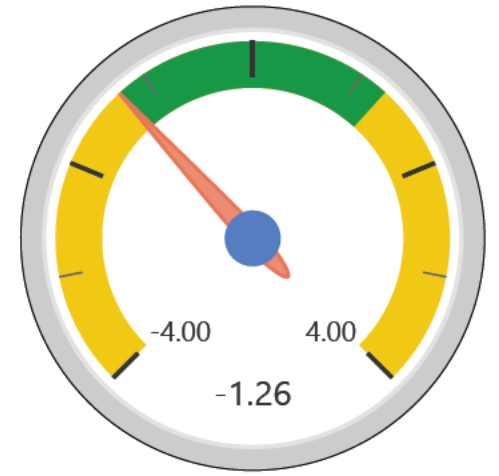

The data shows there was a slight decrease in overall Part 1 crime. Sexual assault, arson and auto theft showed substantially lower reported incidents this year, while robbery showed an increase. All crime reporting results are within the acceptable range of standard deviation according to the UCR annual dashboard. Homicide is below the standard deviation range.

The Z-Score, or threshold analysis, measures the difference of a rolling five year average from current crime data. The further the number departs from zero indicates the amount the crime pattern has shifted in a positive or negative direction. When negative shifts occur, police managers examine why the deviation and adjust tactics to abate crime.

**<http://www.dof.ca.gov>

***A value of zero creates an infinite percent increase/decrease which cannot be quantified

UCR Annual Dashboard - Overall Z-Scores

Agg Assault

Arson

Homicide

Rape

Auto Theft

Burglary

Robbery

Larceny

UCR Annual Overview - Overall Z-Scores

Violent Crimes Z Scores

● Agg Assault Z-Score ● Homicide Z-Score ● Larceny Z-Score ● Rape Z-Score ● Robbery Z-Score

Property Crimes Z Scores

● Arson Z-Score ● Auto Theft Z-Score ● Larceny Z-Score