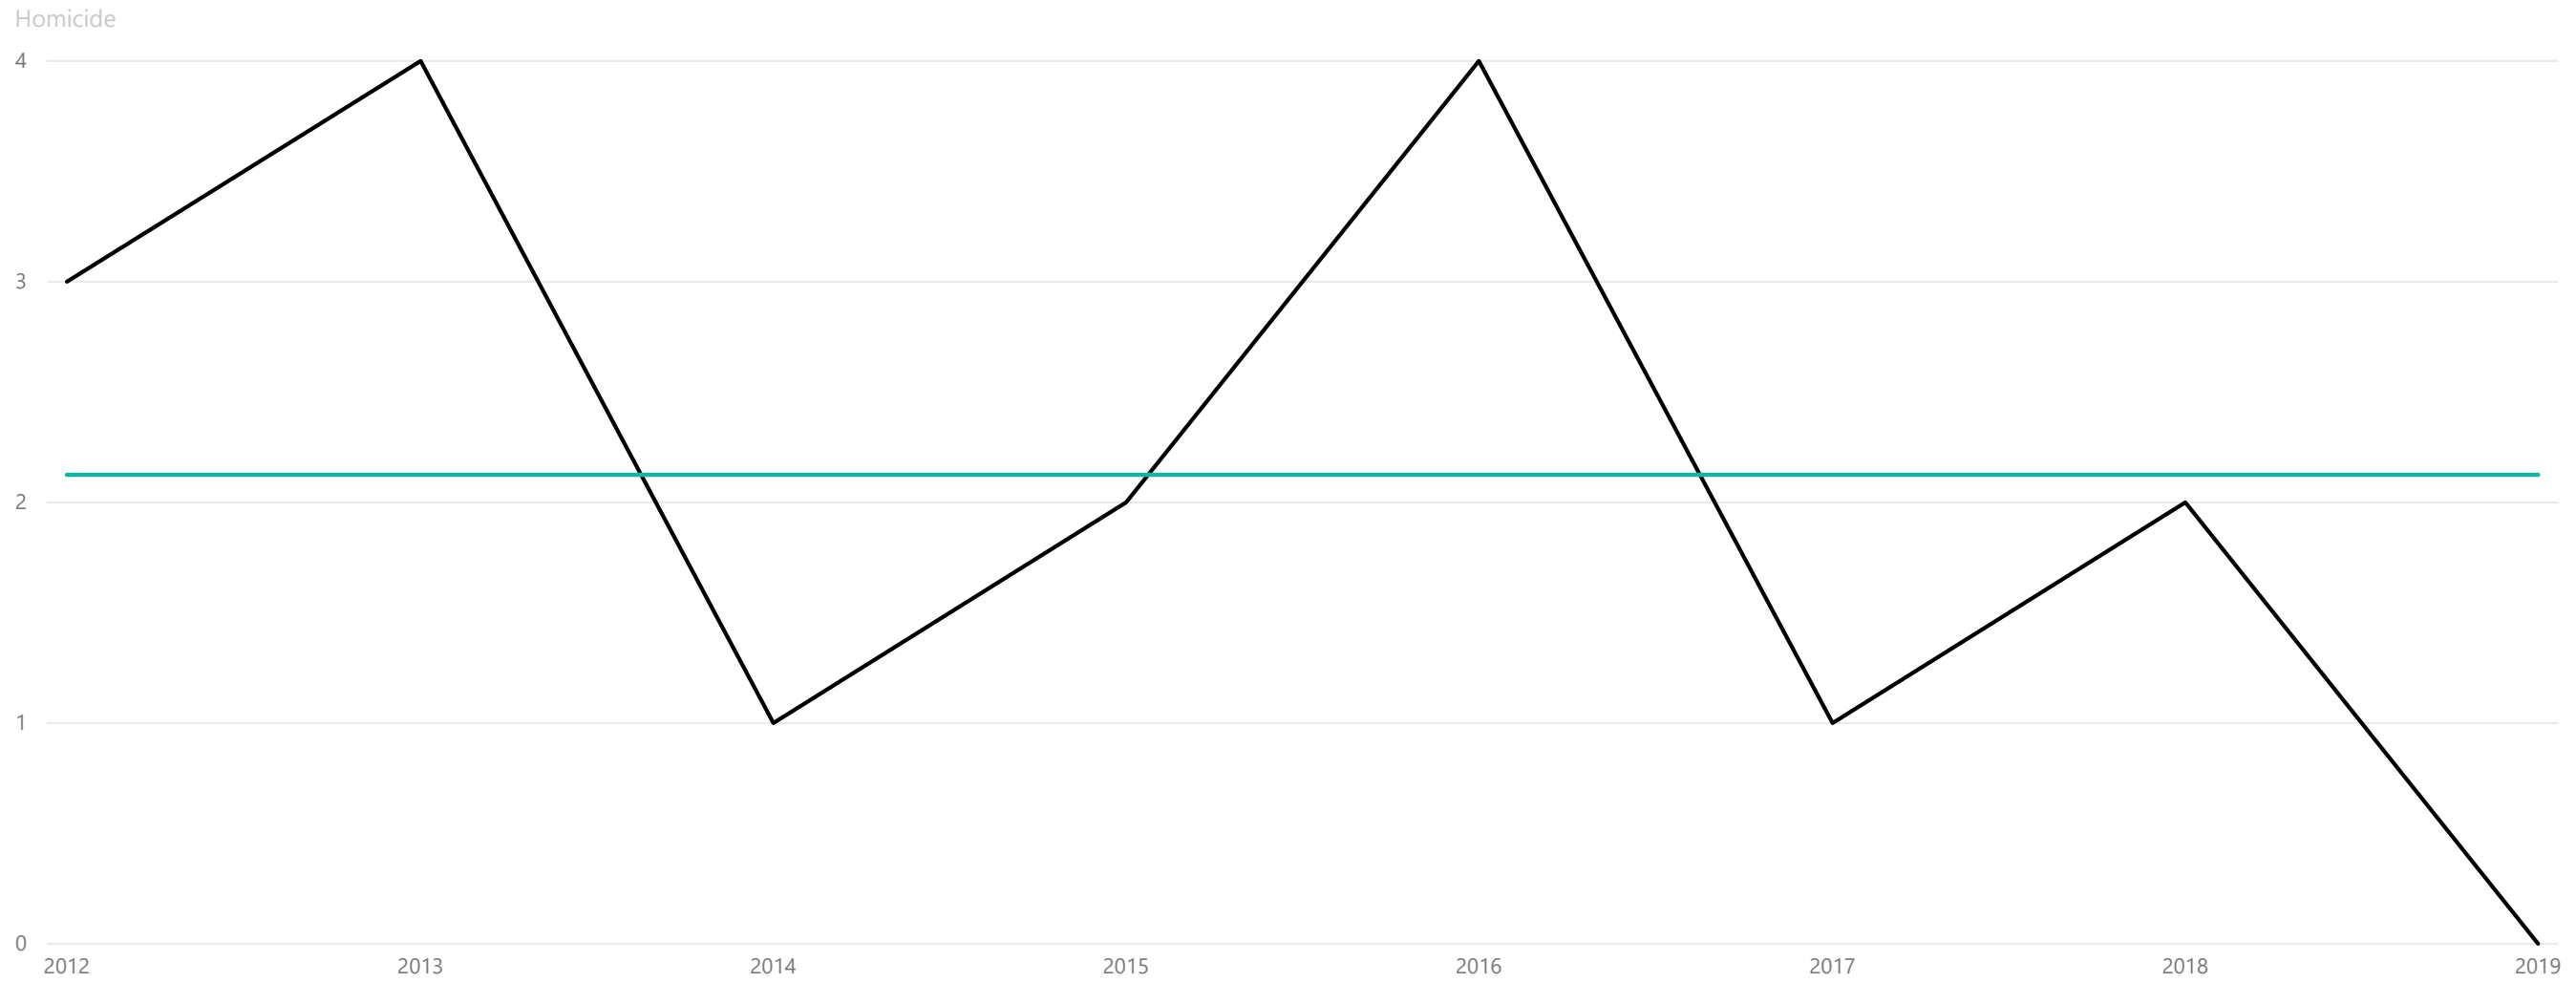

UCR Annual Overview - Homicide