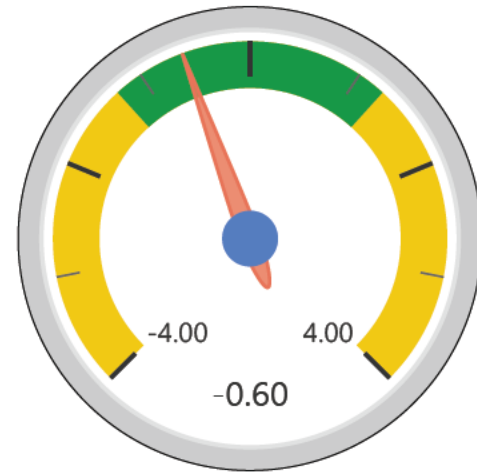

The data shows there was a slight decrease in overall Part 1 crime. Sexual assault, arson and auto theft showed substantially lower reported incidents this year, while robbery showed an increase. All crime reporting results are within the acceptable range of standard deviation according to the UCR annual dashboard. Homicide is below the standard deviation range.

The Z-Score, or threshold analysis, measures the difference of a rolling five year average from current crime data. The further the number departs from zero indicates the amount the crime pattern has shifted in a positive or negative direction. When negative shifts occur, police managers examine why the deviation and adjust tactics to abate crime.

**<http://www.dof.ca.gov>

***A value of zero creates an infinite percent increase/decrease which cannot be quantified

UCR Annual Dashboard - Overall Z-Scores

Agg Assault

Arson

Homicide

Rape

Auto Theft

Burglary

Robbery

Larceny

UCR Annual Overview - Overall Z-Scores

Violent Crimes Z Scores

● Agg Assault Z-Score ● Homicide Z-Score ● Larceny Z-Score ● Rape Z-Score ● Robbery Z-Score

Property Crimes Z Scores

● Arson Z-Score ● Auto Theft Z-Score ● Larceny Z-Score