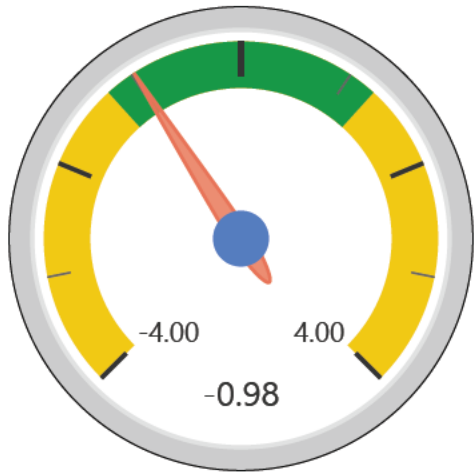

The data shows there was a slight decrease in overall Part 1 crime. Sexual assault, arson and auto theft showed substantially lower reported incidents this year, while robbery showed an increase. All crime reporting results are within the acceptable range of standard deviation according to the UCR annual dashboard. Homicide is below the standard deviation range.

The Z-Score, or threshold analysis, measures the difference of a rolling five year average from current crime data. The further the number departs from zero indicates the amount the crime pattern has shifted in a positive or negative direction. When negative shifts occur, police managers examine why the deviation and adjust tactics to abate crime.

**<http://www.dof.ca.gov>

***A value of zero creates an infinite percent increase/decrease which cannot be quantified

UCR Annual Dashboard - Overall Z-Scores

Agg Assault

Arson

Homicide

Rape

Auto Theft

Burglary

Robbery

Larceny

UCR Annual Overview - Overall Z-Scores

Violent Crimes Z Scores

● Agg Assault Z-Score ● Homicide Z-Score ● Larceny Z-Score ● Rape Z-Score ● Robbery Z-Score

Property Crimes Z Scores

● Arson Z-Score ● Auto Theft Z-Score ● Larceny Z-Score