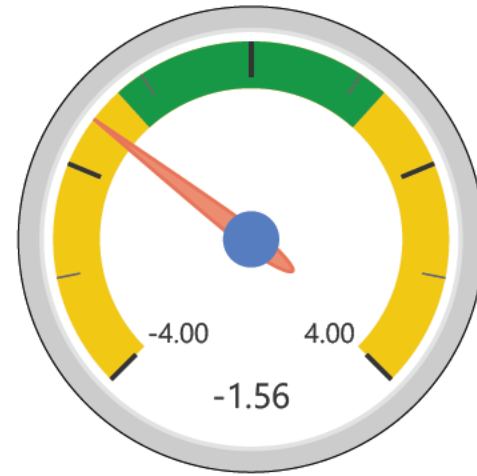

The data shows there was a slight decrease in overall Part 1 crime. Sexual assault, arson and auto theft showed substantially lower reported incidents this year, while robbery showed an increase. All crime reporting results are within the acceptable range of standard deviation according to the UCR annual dashboard. Homicide is below the standard deviation range.

The Z-Score, or threshold analysis, measures the difference of a rolling five year average from current crime data. The further the number departs from zero indicates the amount the crime pattern has shifted in a positive or negative direction. When negative shifts occur, police managers examine why the deviation and adjust tactics to abate crime.

**<http://www.dof.ca.gov>

***A value of zero creates an infinite percent increase/decrease which cannot be quantified

UCR Annual Dashboard - Overall Z-Scores

Agg Assault

Arson

Homicide

Rape

Auto Theft

Burglary

Robbery

Larceny

UCR Annual Overview - Overall Z-Scores

Violent Crimes Z Scores

● Agg Assault Z-Score ● Homicide Z-Score ● Larceny Z-Score ● Rape Z-Score ● Robbery Z-Score

Property Crimes Z Scores

● Arson Z-Score ● Auto Theft Z-Score ● Larceny Z-Score