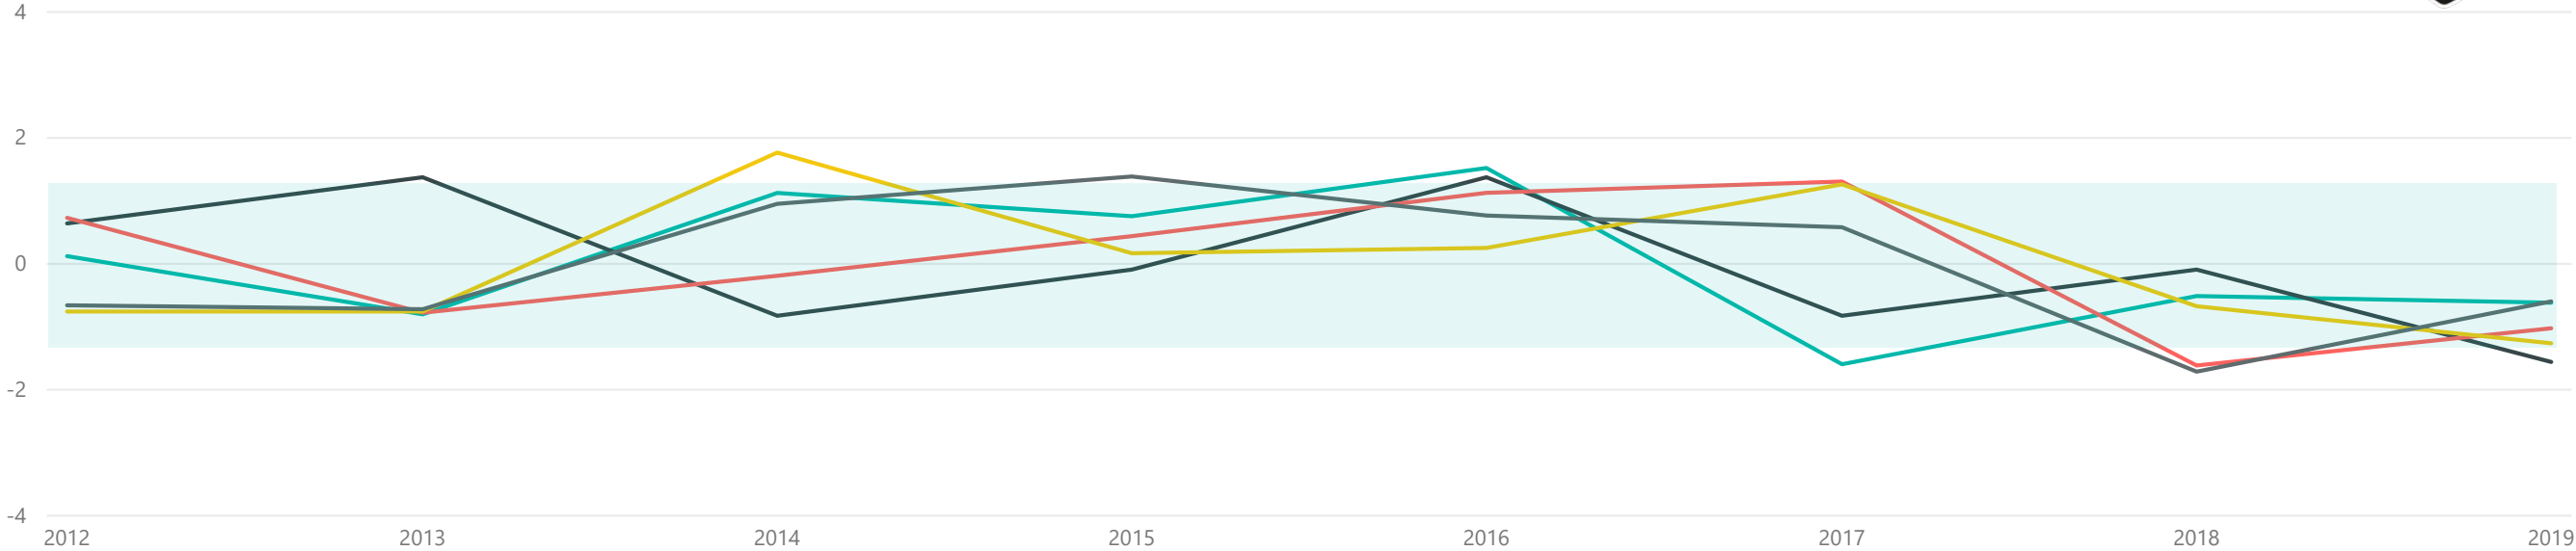

The data shows there was a slight decrease in overall Part 1 crime. Sexual assault, arson and auto theft showed substantially lower reported incidents this year, while robbery showed an increase. All crime reporting results are within the acceptable range of standard deviation according to the UCR annual dashboard. Homicide is below the standard deviation range.

The Z-Score, or threshold analysis, measures the difference of a rolling five year average from current crime data. The further the number departs from zero indicates the amount the crime pattern has shifted in a positive or negative direction. When negative shifts occur, police managers examine why the deviation and adjust tactics to abate crime.

Burglary

Robbery

Larceny

UCR Annual Overview - Overall Z-Scores

Violent Crimes Z Scores

● Agg Assault Z-Score ● Homicide Z-Score ● Larceny Z-Score ● Rape Z-Score ● Robbery Z-Score

Property Crimes Z Scores

● Arson Z-Score ● Auto Theft Z-Score ● Larceny Z-Score